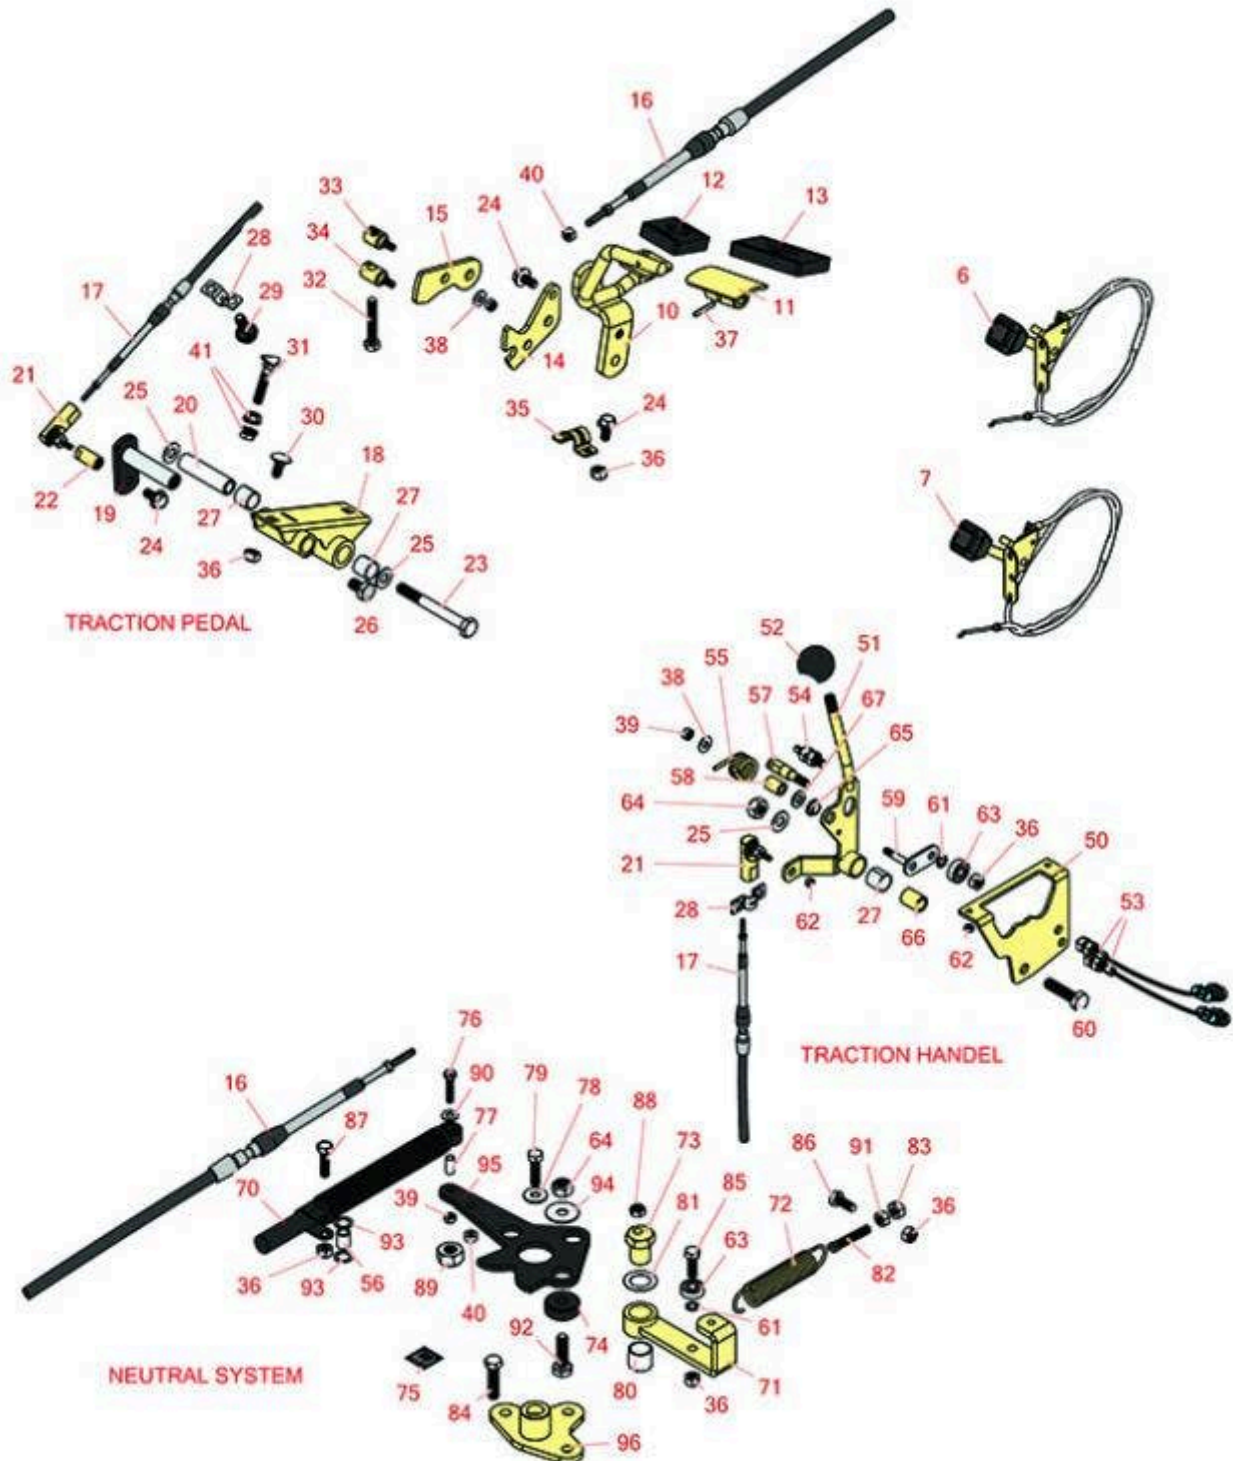

Replaces Toro Greensmaster 3200 & 3200-D Parts

Traction Unit
Traction Control

All original equipment manufacturers names and part numbers are used for identification purposes only, and we are in no way implying that our products are original equipment parts. Prices subject to change without notice.

Replaces Toro Greensmaster 3200 & 3200-D Parts

*Traction Unit
Traction Control*

Item No	R&R Part No.	OEM Part No.	Description	Qty Req	Order Quantity
Gauges and Controls					
6	R93-2322	93-2322	Control - Throttle	1	
7	R93-2329	93-2329	Control - Choke	1	
Traction Pedal					
10	R93-2085-01	93-2085, 93-2085-01	Rod Assy	1	
11	R49-6440-03	117-9507, 49-6440, 49-6440-03	Pedal - Forward Assy	1	
12	R74-9110	74-9110	Rubber Foot Pad - Reverse	1	
13	R74-9100	74-9100	Rubber Foot Pad - Forward	1	
14	R94-1373	94-1373	Bracket Lock	1	
15	R94-1372	94-1372	Bracket - Mow	1	
16	R107-2550	107-2550, 93-2099	Cable - Control - Traction	2	
17	R94-1304	94-1304	Cable - Neutral Lock	1	
18	R94-1383	94-1383	Pedal- Pivot	1	
19	R94-1300	94-1300	Lock-Neutral	1	
20	R94-1371	94-1371	Spacer	1	
21	R2411-38	2411-38	Ball Joint	2	
22	R94-1386	94-1386	Shaft-Pedal, Pivot	1	
23	R33115-090	33115-090	Bolt - Hex HD M10 x 90	1	