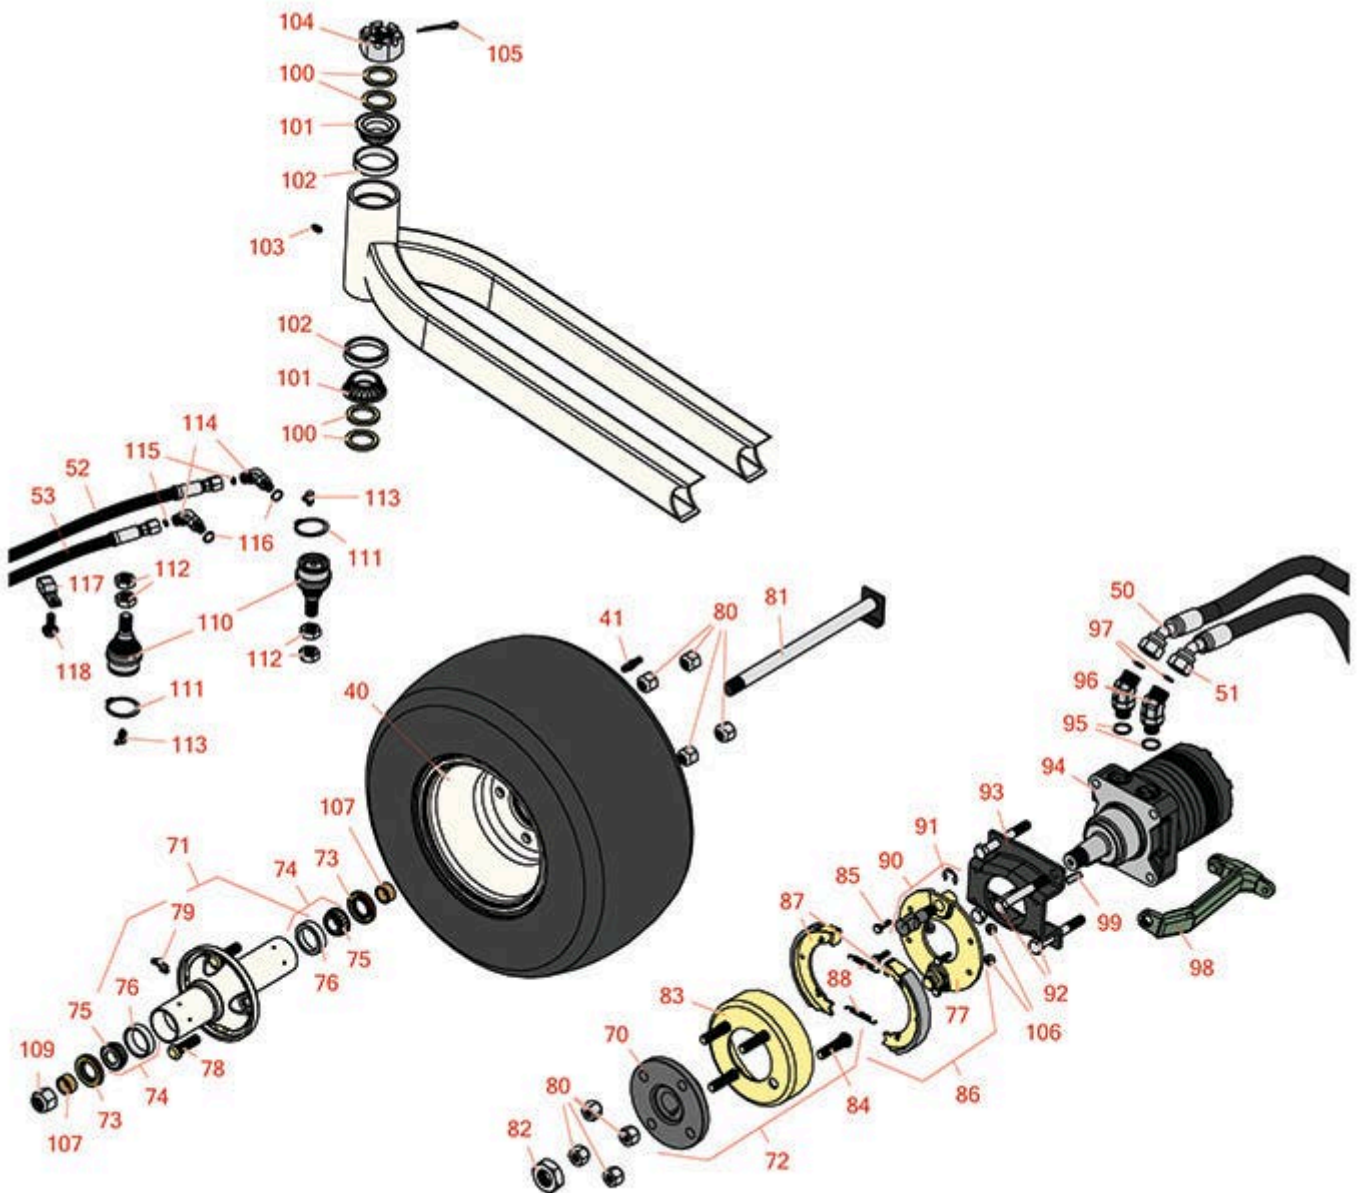

Replaces Toro Greensmaster 3200 & 3200-D Parts

Traction Unit
Rear Wheel & Controls

All original equipment manufacturers names and part numbers are used for identification purposes only, and we are in no way implying that our products are original equipment parts. Prices subject to change without notice.