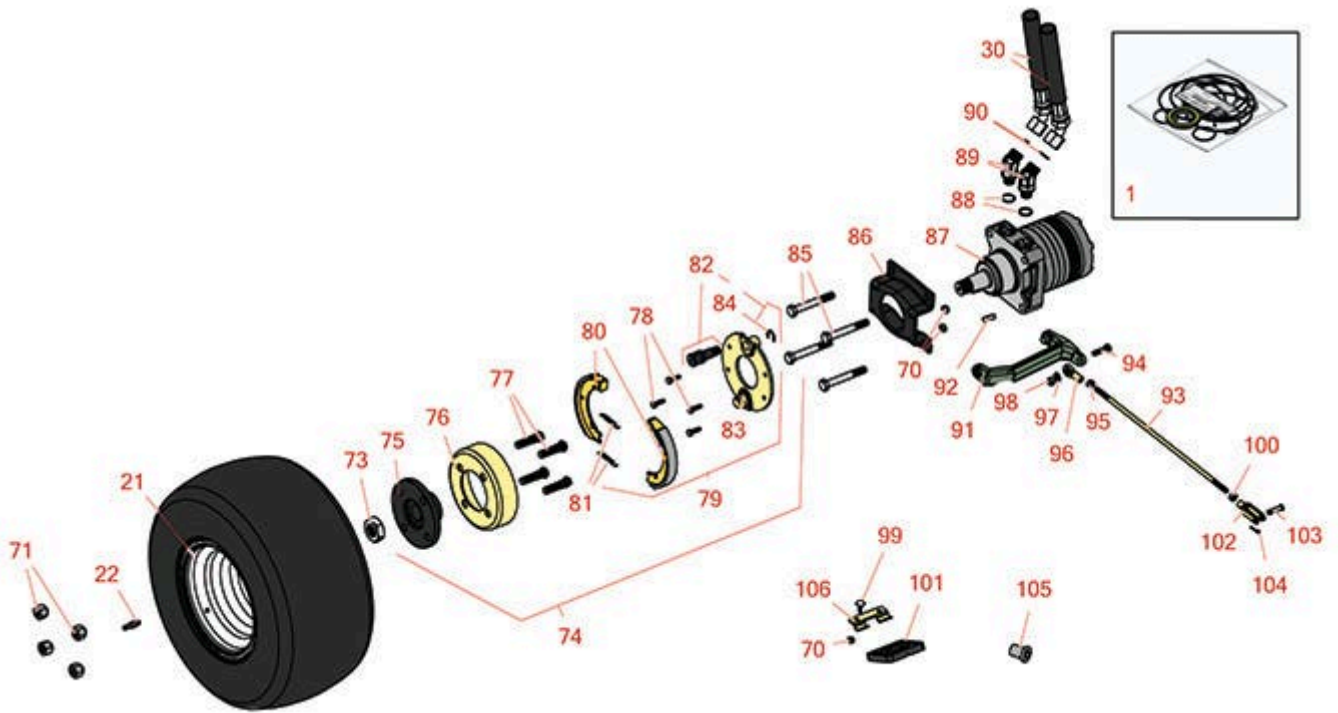

Replaces Toro Greensmaster 3200 & 3200-D Parts

Traction Unit
Front Wheel, Pedals & Steering

All original equipment manufacturers names and part numbers are used for identification purposes only, and we are in no way implying that our products are original equipment parts. Prices subject to change without notice.

Replaces Toro Greensmaster 3200 & 3200-D Parts

Traction Unit
Front Wheel, Pedals & Steering

Item No	R&R Part No.	OEM Part No.	Description	Qty Req	Order Quantity
Overhaul Kit					
1	R76-0800	100-6131, 76-0800, 94-8178	Seal Kit - Hyd Wheel Motor	1	
21	R217-60	217-60, 242-49	Wheel - with Valve Stem - White	3	
22	R232-27	232-27, 232-31	Stem - Valve w/ Cap	1	
22	R232-24	232-24, 232-35	Stem - Valve w/ Cap	2	
Hoses					
30	R94-5357	94-5357	Hydraulic Hose Assy	2	
30	R94-5358	94-5358	Hydraulic Hose Assy	2	
Other Parts Available					
70	R33023-00	33023-00, 48-7900, 49-7810	Locknut - ESNA 6mm x 1.0	10	
71	R242-50	242-50	Nut - 1/2-20 Wheel	8	
73	R26-3790	26-3790	Nut - Hex - Wheel Motor 1-20	2	
74	R10-6821	10-6820, 10-6821, Oct-20	Hub and Drum Assy	2	
75	R10-6870-03	10-6870, 10-6870-03, Oct-70	Hub - Wheel	2	
76	R10-6850	10-6850	Drum - Brake	2	
77	R85-6540	85-6540	Stud - Drive 1/2-20 x 2	8	