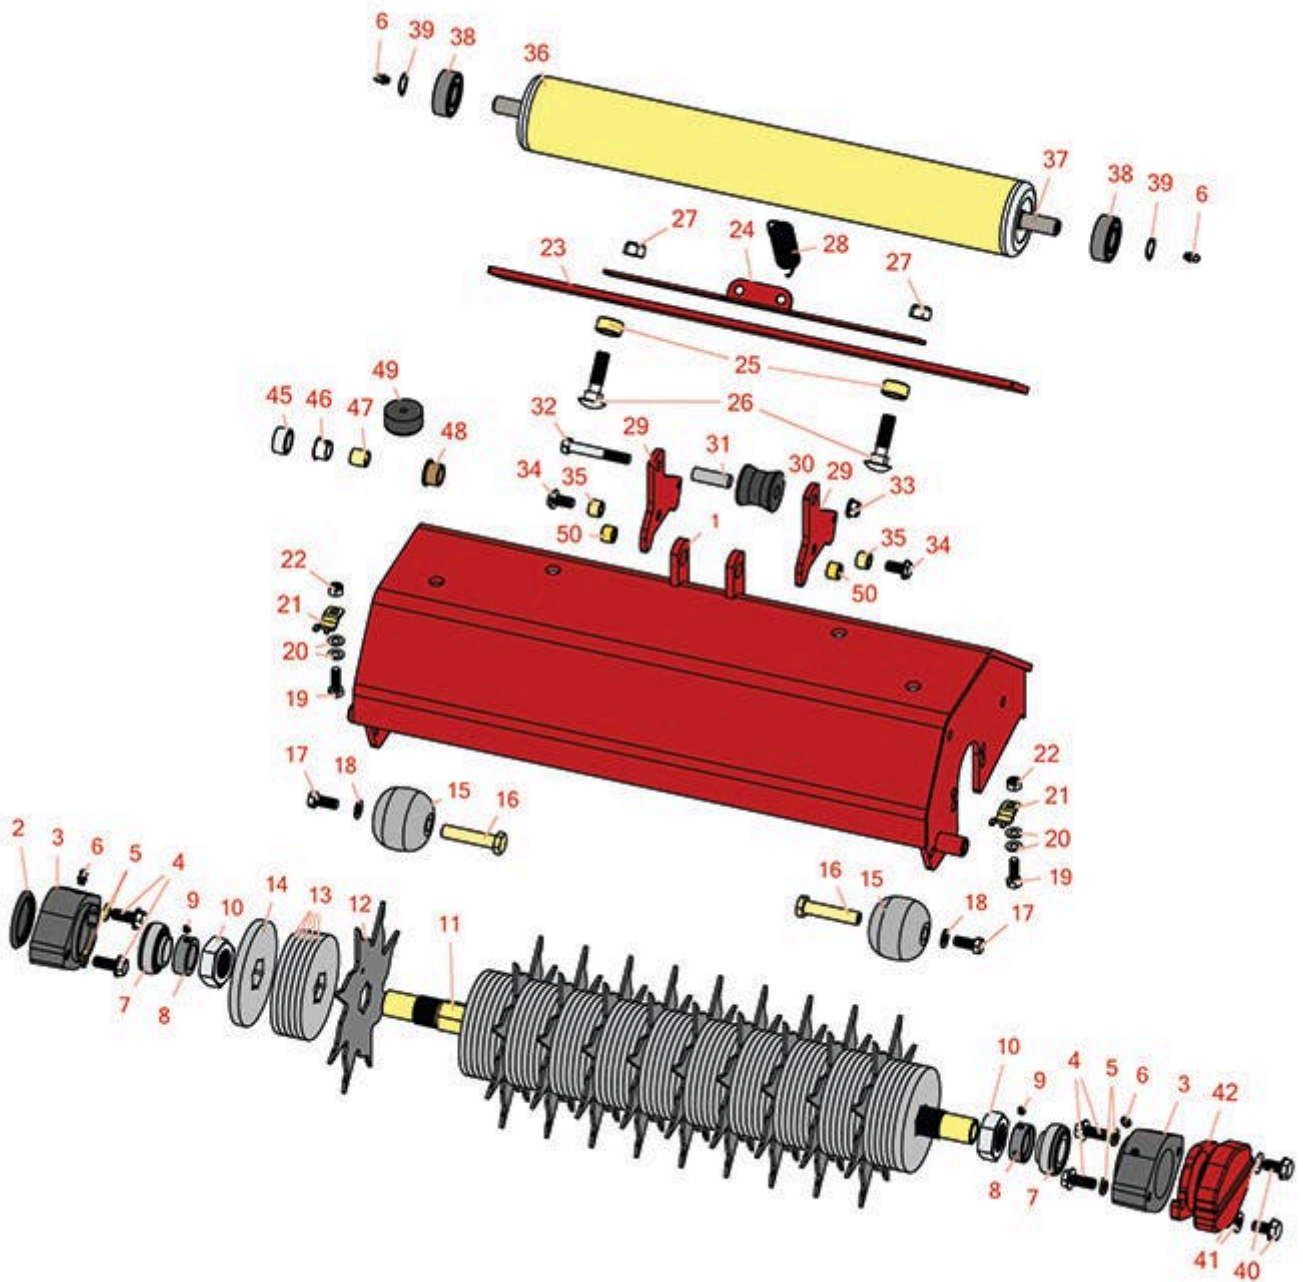

Replaces Toro Greensmaster 3200 & 3200-D Parts

Spiker Unit - Model 04494
Spiker Reel & Frame

All original equipment manufacturers names and part numbers are used for identification purposes only, and we are in no way implying that our products are original equipment parts. Prices subject to change without notice.

Replaces Toro Greensmaster 3200 & 3200-D Parts

Spiker Unit - Model 04494
Spiker Reel & Frame

Item No	R&R Part No.	OEM Part No.	Description	Qty Req	Order Quantity
1	R100-6443-01	100-6443-01	Frame - Spiker	1	
2	R150485	2410-30, 2410-30OSS	Cap - Protective Bearing Housing	1	
3	R95-7148	95-7148	Housing - Bearing Reel	2	
4	R33115-025	33115-025, 48-7780	Bolt - Hex HD M10-1.5 x 25	4	
5	R48-9590	01-176-0040, 42-9600, 48-9590, 48-9690, 63-7780	Washer - Lock 10mm	4	
6	R302-5	21-6010, 302-11, 302-37, 302-47, 302-5, 302-57, 302-58, 302-6, 31-0300, 32-9660, 60-0800, 62-3880, 92-4181	Fitting - Grease	2	
7	R71-1360	251-219, 251-253, 251-254, 251-320, 71-1360, 88-7880, 94-3405	Bearing	2	
8	R251-77	251-77	Collar - Bearing	2	
9	R3245-35	3245-35	Screw - Set 1/4-28 x 1/4	2	
10	R3220-18	3220-18, 67-5840	Nut - Jam V-Cut Shaft	2	