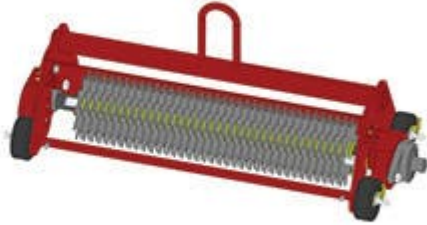

# Replaces Toro Greensmaster 3150-Q Parts

*Verti-Cut Unit - Model 04416*  
*Complete Verti-Cut Unit*

All original equipment manufacturers names and part numbers are used for identification purposes only, and we are in no way implying that our products are original equipment parts. Prices subject to change without notice.

# Replaces Toro Greensmaster 3150-Q Parts

Verti-Cut Unit - Model 04416  
Complete Verti-Cut Unit

Item No	R&R Part No.	OEM Part No.	Description	Qty Req	Order Quantity
---------	--------------	--------------	-------------	---------	----------------

## Complete Verti-Cut Unit

1	<b>R150206</b>		Complete Standard Verti-Cut Unit	0	
---	----------------	--	----------------------------------	---	--

*Tech Note: R&R Verti-Cut unit complete with R17-1590 Verti-Cut Blades and R17-1630 Rubber Wheels,;*