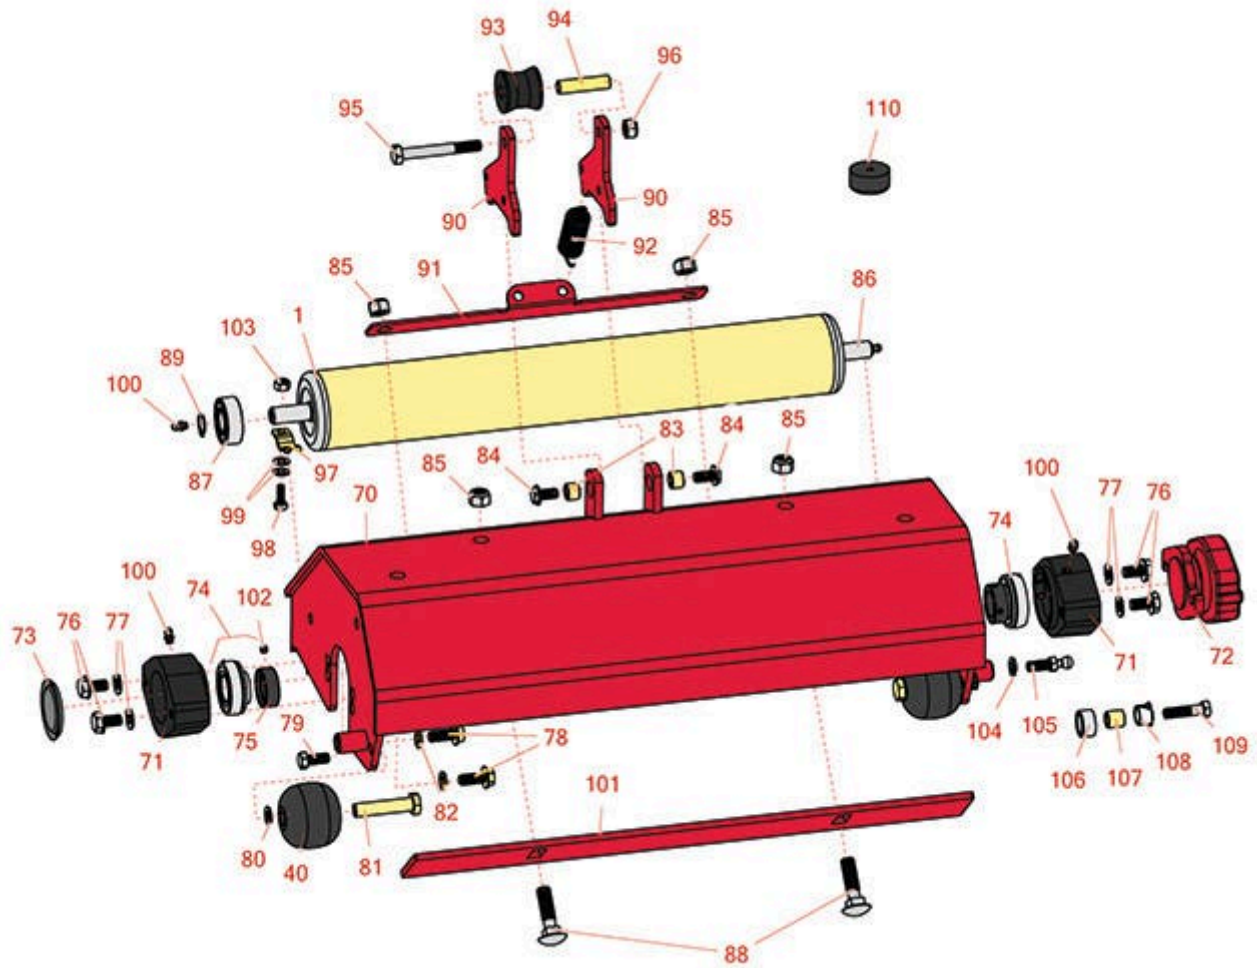

Replaces Toro Greensmaster 3150-Q

Parts

Tri-Roller Unit - Model 04495

Tri-Roller & Frame

All original equipment manufacturers names and part numbers are used for identification purposes only, and we are in no way implying that our products are original equipment parts. Prices subject to change without notice.

Replaces Toro Greensmaster 3150-Q Parts

Tri-Roller Unit - Model 04495
Tri-Roller & Frame

Item No	R&R Part No.	OEM Part No.	Description	Qty Req	Order Quantity
Rollers					
1	R99-1615	99-1615	Roller - Rear 3	1	
Wheels					
40	R99-4210	99-4140, 99-4210	Basket Roller - Smooth Anti Scalp	2	
Other Parts Available					
70	R100-6443-01	100-6443-01	Frame - Spiker	1	
71	R95-7148	95-7148	Housing - Bearing Reel	2	
72	R95-1642-01	93-2570, 95-1642, 95-1642-01	Counterweight	1	
73	R150485	2410-30, 2410-30OSS	Cap - Protective Bearing Housing	1	
74	R71-1360	251-219, 251-253, 251-254, 251-320, 71-1360, 88-7880, 94-3405	Bearing	2	
75	R251-77	251-77	Collar - Bearing	2	
76	R93-2569	93-2569	Bolt - Hex Washer Nyloc M10	4	

Replaces Toro Greensmaster 3150-Q Parts

Tri-Roller Unit - Model 04495
Tri-Roller & Frame

Item No	R&R Part No.	OEM Part No.	Description	Qty Req	Order Quantity
77	R453011	01-166-0100, 01-166-0120, 01-166-0270, 01-166-0500, 01-166-0600, 01-166-0620, 132-4593, 2356-3, 237-12, 24-10-AD, 24-11-AD, 24-11-BD, 24-12-AD, 24-12-BD, 30-9310, 32-8190, 3256-24, 3256-3, 3256-36, 3256-4, 453011, 47-9950, 48-9220, 513458, 7-0052	Washer - Flat 3/8 SAE Y/Zinc	4	
78	R33115-025	33115-025, 48-7780	Bolt - Hex HD M10-1.5 x 25	4	
79	R400260	01-178-0605, 18-4100, 19-8270, 323-3, 323-33, 323-34, 323-5, 3235-5	Bolt - Hex HD 3/8-16 x 7/8	2	
80	R3256-45	3256-45	Washer - Flat .733 x .381 x .058 YZ	2	
81	R99-4209	99-4209	Shaft - Special	2	
82	R48-9590	01-176-0040, 42-9600, 48-9590, 48-9690, 63-7780	Washer - Lock 10mm	4	