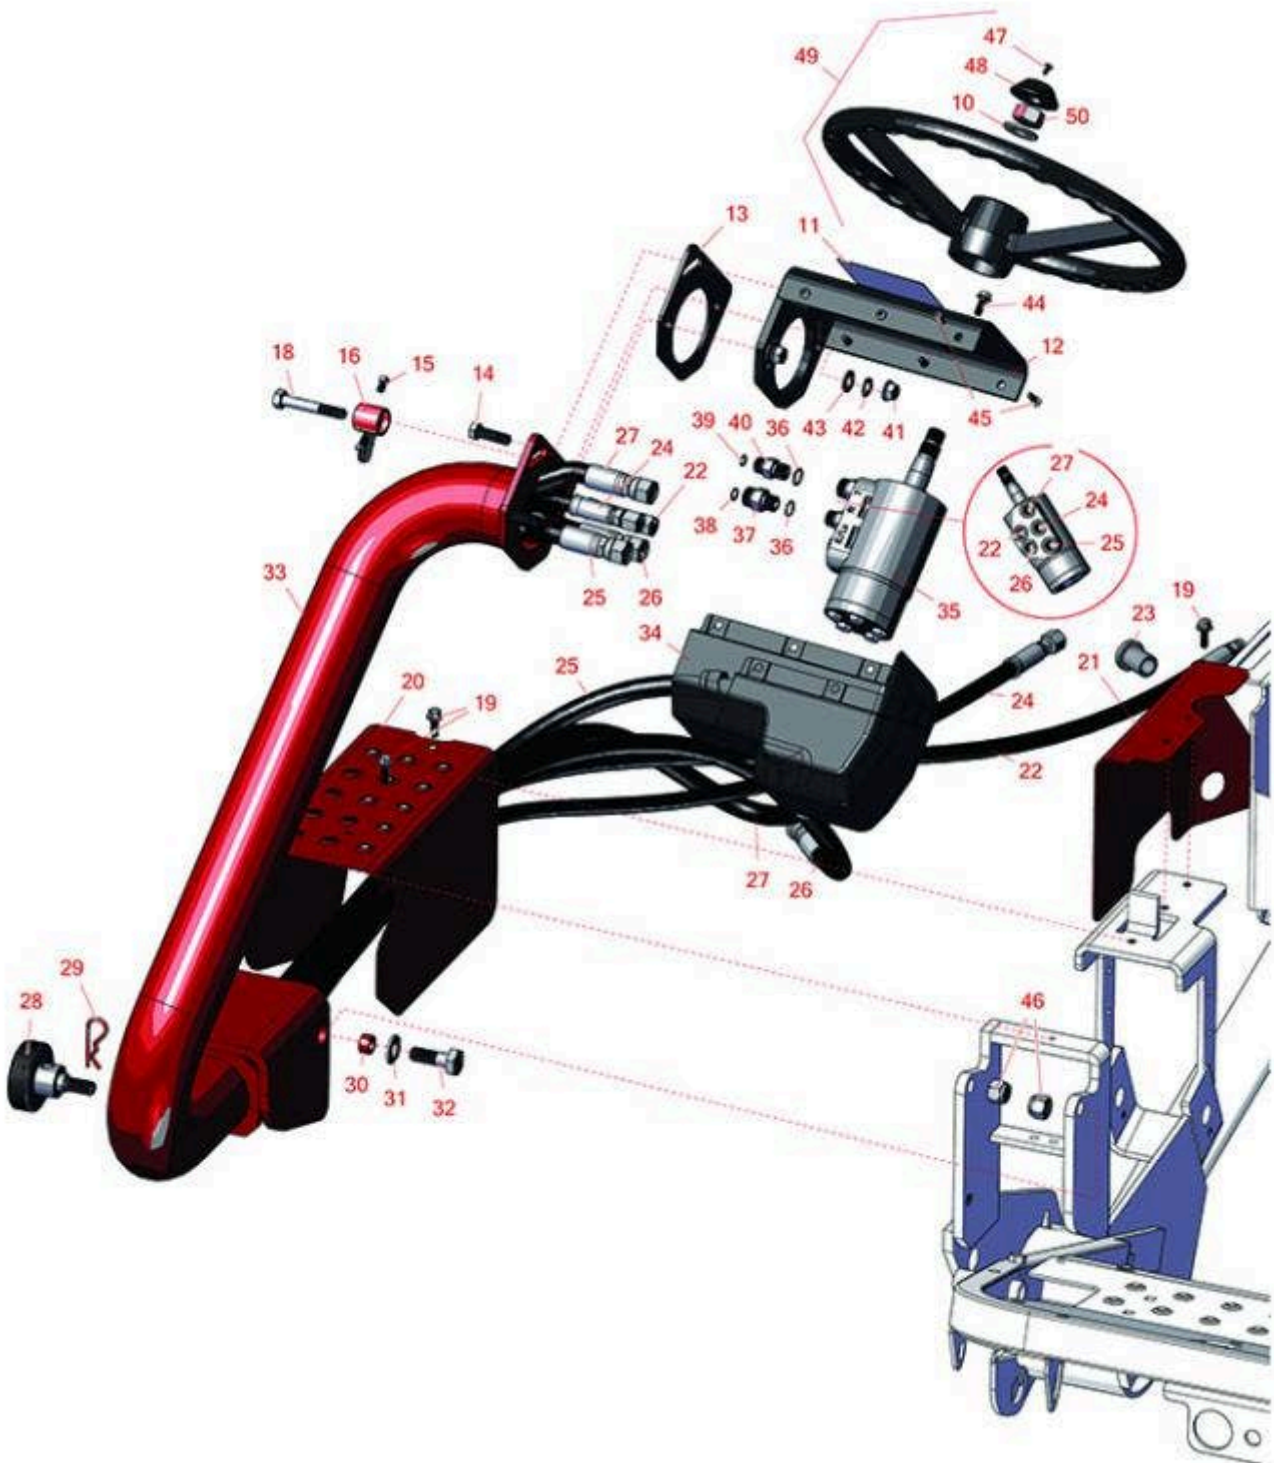

Replaces Toro Greensmaster 3150-Q

Parts

Traction Unit
Steering Arm

All original equipment manufacturers names and part numbers are used for identification purposes only, and we are in no way implying that our products are original equipment parts. Prices subject to change without notice.

Replaces Toro Greensmaster 3150-Q

Parts

*Traction Unit
Steering Arm*

Item No	R&R Part No.	OEM Part No.	Description	Qty Req	Order Quantity
10	R3256-27	24-15-BD, 32-7820, 3256-27, 7-0131, Jul-78	Washer - Flat 5/8 SAE	1	
11	R93-8063	83-1790, 93-8063	Decal - Warning Ce	1	
11	R104-2053	104-2053	Decal - Warning	1	
12	R114-4693-03	114-4693-03	Steering Mount Assy	1	
13	R105-0457	105-0457	Plate-Friction	1	
14	R400264	01-150-0180, 01-178-0610, 20-48-AD, 20-48-AGD, 32-9160, 3224-3, 323-29, 323-7, 400264, 908035P	Bolt - Hex HD 3/8-16 x 1-1/4	2	
15	R3241-2	01-163-0100, 31-6770, 3241-1, 3241-2	Screw - Set Sq.HD. 1/4 x 5/8	2	
16	R105-4313	105-4313, 119-3587	Lever Assy - Incl Plastic Cap	1	
18	R105-4326	105-4326	Bolt - Hx HD LH 3/8-16 x 2	1	
19	R32144-10	32140-81, 32144-10, 32144-3, 34-140-AMVD	Bolt - 1/4-20 x 3/4 Serrated Hx Wshr	4	
20	R105-0433-01	105-0433-01	Channel-Step - RH	1	
21	R105-8282-01	105-8282-01	Side Shield Assy	1	