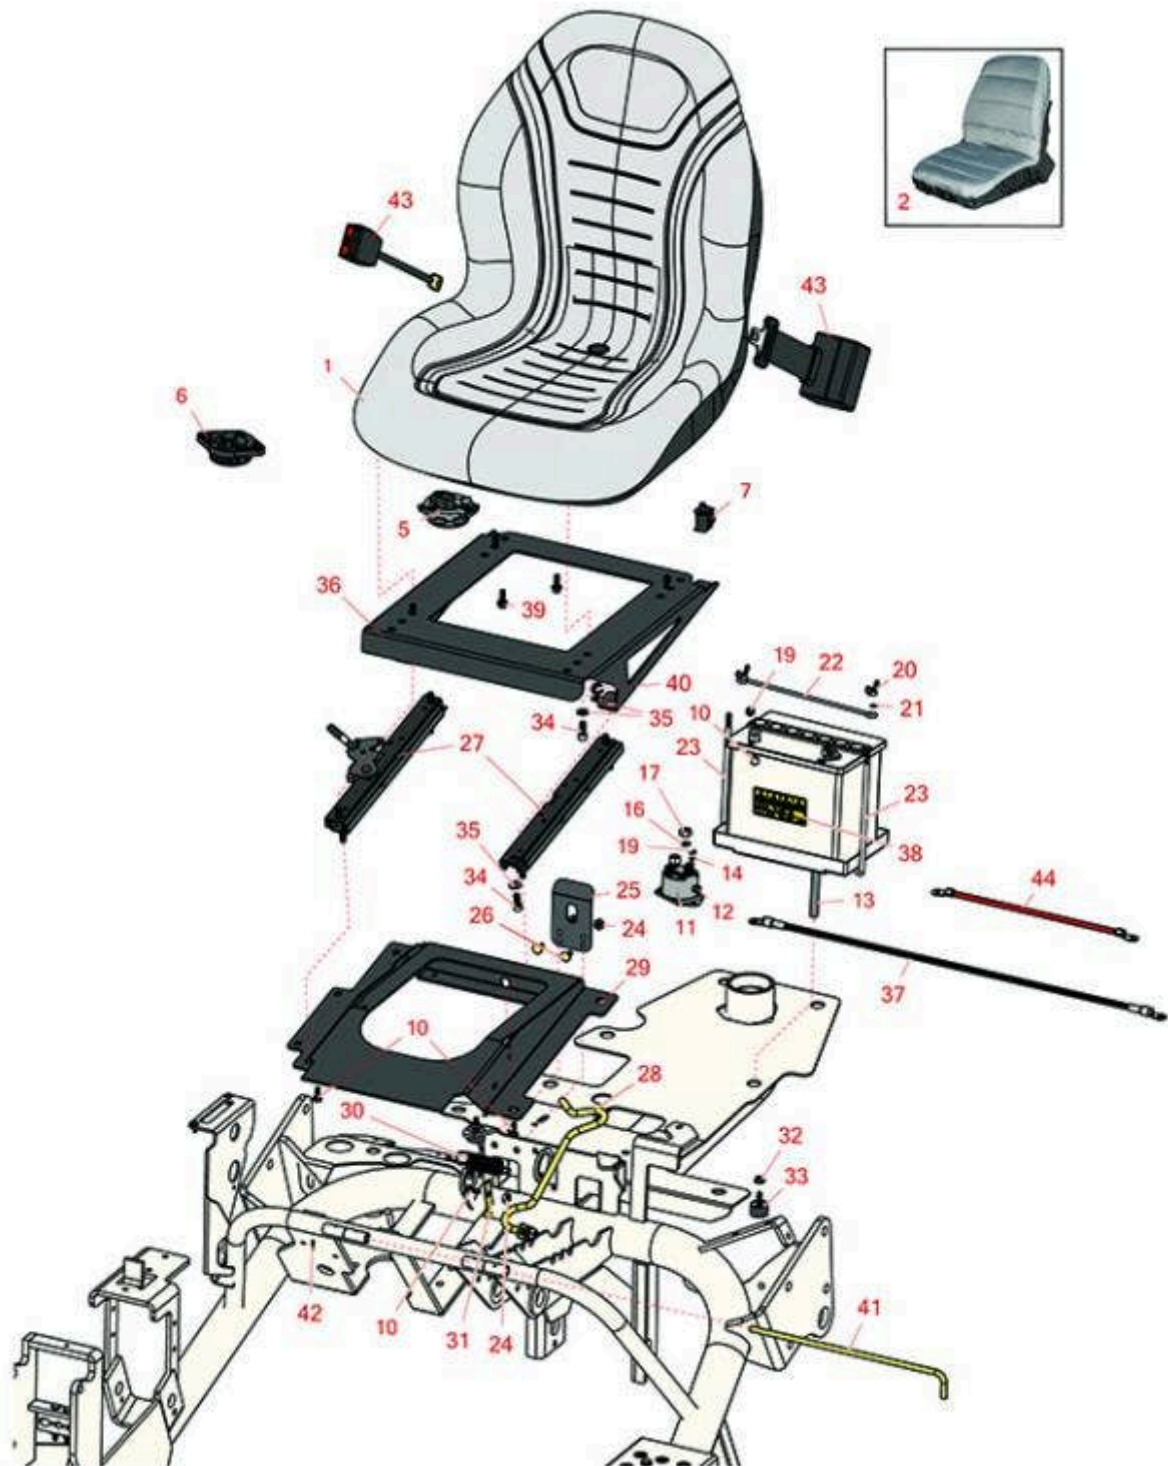

Replaces Toro Greensmaster 3150-Q

Parts

Traction Unit
Seat & Battery

All original equipment manufacturers names and part numbers are used for identification purposes only, and we are in no way implying that our products are original equipment parts. Prices subject to change without notice.

Replaces Toro Greensmaster 3150-Q

Parts

Traction Unit
Seat & Battery

Item No	R&R Part No.	OEM Part No.	Description	Qty Req	Order Quantity
1	RMXB200GY	100-3187, 104-4620, 104-7620, 21-4880, 351-59, 351-76, 49-8130, 63-9410, 66-5400, 75-9190, 750105, 92-6280, MXB200GY	Milsco Seat XB200 - Grey	1	
<i>Tech Note: This seat will not accept seat belts:</i>					
2	R120-5179	120-5179	Large Seat Cover - Gray	1	
Gauges and Controls					
5	R151541	R&R ON, LY	Delta Seat Switch - Twist Mount 1 Pole Normally Open	1	
6	R92-6282	62-6282, 92-6282	Switch - Kill - Seat	1	
7	R150229	82-2190	Switch - Operator Presence	1	
Other Parts Available					
10	R400106	321-3, 513315, 908002P	Bolt - Hex HD 1/4-20 x 5/8	4	
11	R28-4210	28-4210	Solenoid	1	
12	R32149-2	32128-11, 32149-2, 3290-158, 3290-23	Nut-Keps	2	
13	R104-2061	104-2061	Tube-Drain, Batter	1	