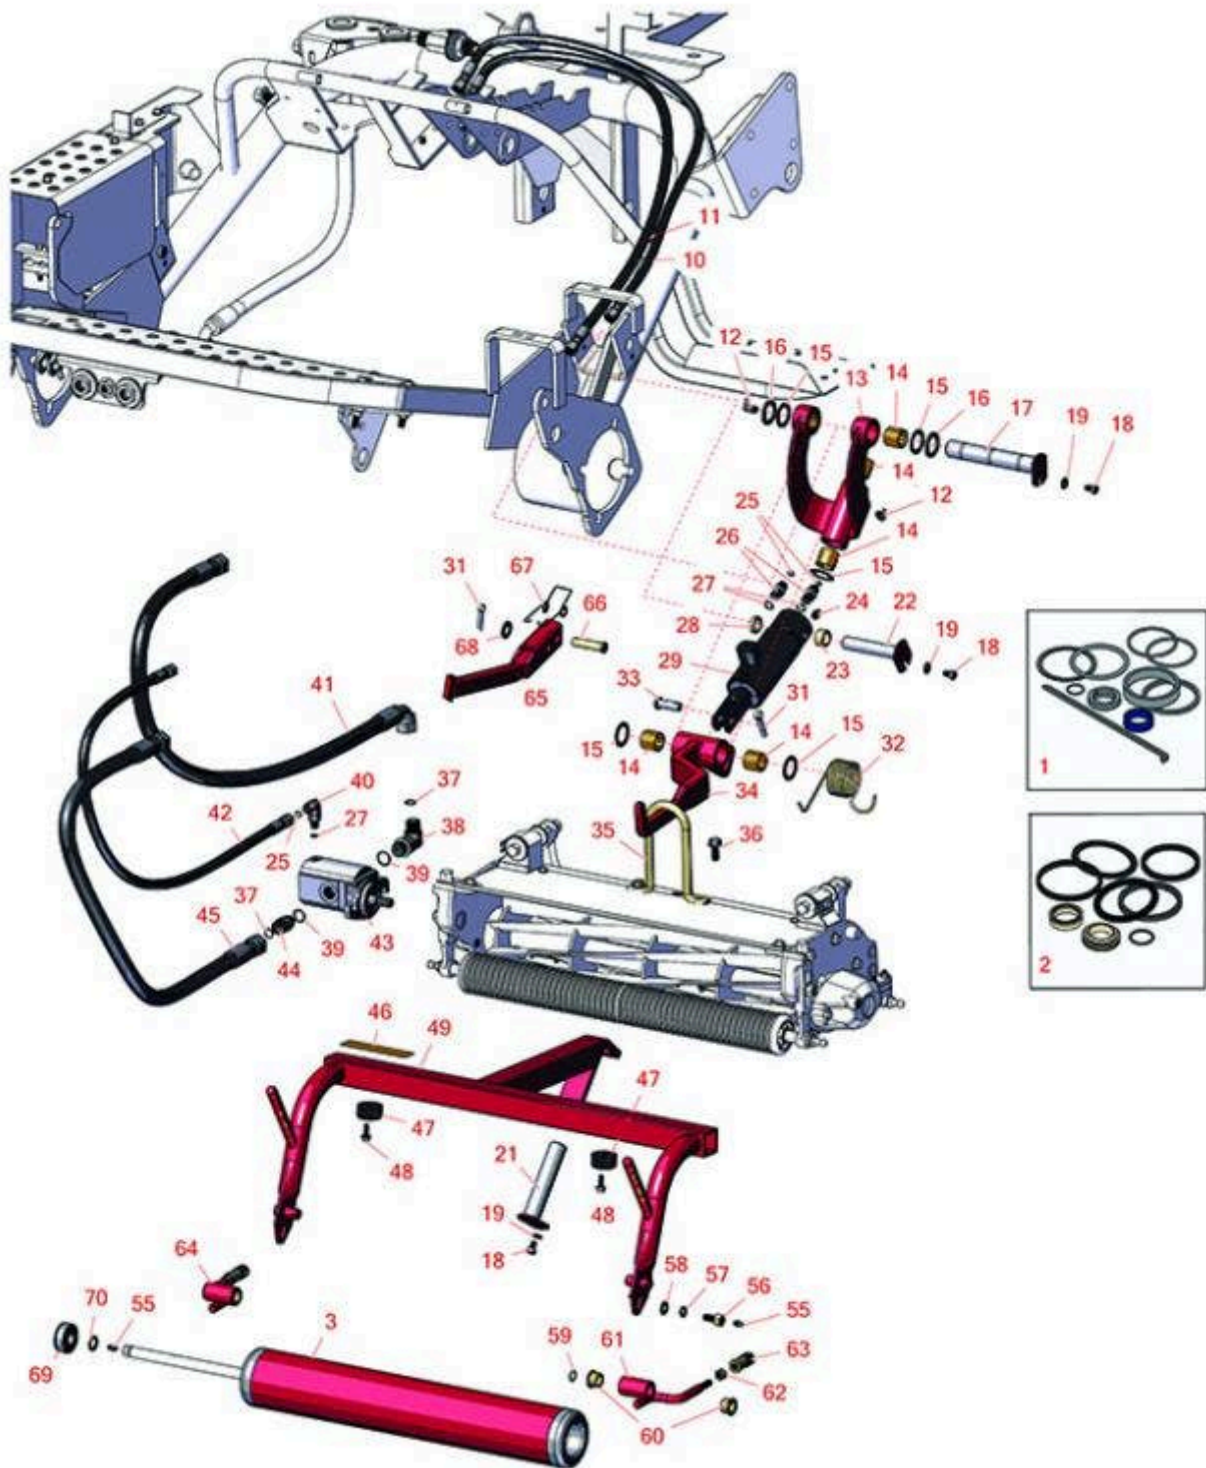

Replaces Toro Greensmaster 3150-Q

Parts

Traction Unit
Left Pull Frame

All original equipment manufacturers names and part numbers are used for identification purposes only, and we are in no way implying that our products are original equipment parts. Prices subject to change without notice.

Replaces Toro Greensmaster 3150-Q

Parts

Traction Unit
Left Pull Frame

Item No	R&R Part No.	OEM Part No.	Description	Qty Req	Order Quantity
---------	--------------	--------------	-------------	---------	----------------

Replaces Toro Greensmaster 3150-Q

Parts

Traction Unit
Left Pull Frame

Item No	R&R Part No.	OEM Part No.	Description	Qty Req	Order Quantity
17	R10-6110	10-6110	Pin - Hinge 6 1/4 Long	1	
<i>Tech Note: Fits Model 04357/2002-2007:</i>					
18	R322-1	01-178-0504, 20-22-AD, 20-22-AGD, 322-1, 513337	Bolt - Hex HD 5/16-18 x 1/2	3	
19	R453009	01-166-0400, 24-10-BD, 24-9-AD, 32-9650, 3256-2, 3256-23, 3256-3, 3256-67, 3290-217, 3556-3, 4-2390, 7-0152	Washer - Flat 5/16 SAE	3	
21	R10-6090	10-6090	Pin - Pivot 4 7/8 Long	1	
22	R10-6060	10-6060, 120-3199	Pin - Pivot 3-7/8 Long	1	
22	R115-3259	115-3259	Pin - Hinge Assy w/90 Deg Zerk	1	
23	R74-3730	217-96, 74-3730	Spacer	1	
24	R471219	30-8360, 302-2, 302-24, 302-31, 302-52, 471219	Zerk - Grease	1	
25	R237-21	237-21, 327-21	O-Ring	3	
26	R340-92	340-92	Hydraulic Fitting - Striaight	2	