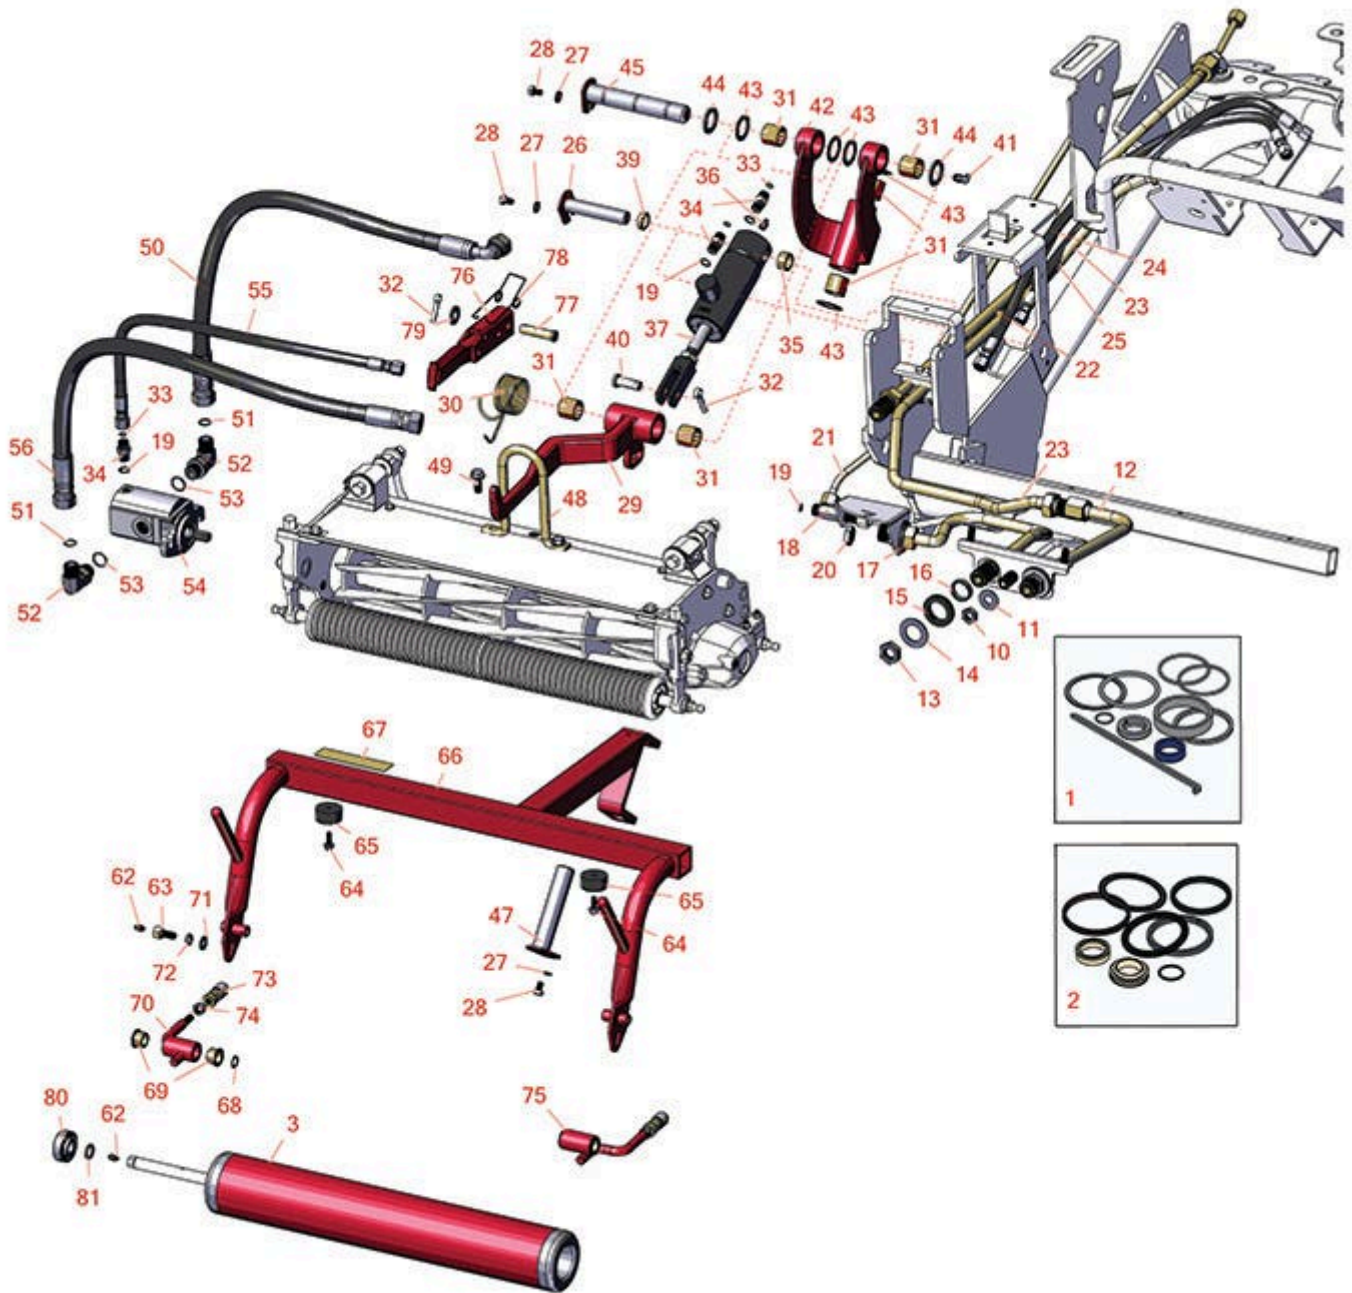

Replaces Toro Greensmaster 3150-Q

Parts

Traction Unit
Right Pull Frame

All original equipment manufacturers names and part numbers are used for identification purposes only, and we are in no way implying that our products are original equipment parts. Prices subject to change without notice.

Replaces Toro Greensmaster 3150-Q

Parts

Traction Unit

Right Pull Frame

Item No	R&R Part No.	OEM Part No.	Description	Qty Req	Order Quantity
Overhaul Kits					
1	R107-2564	107-2564	Seal Kit - Fits 107-1981 Hyd Cyl	1	
2	R132-9515	132-9515	Seal Kit Fits 131-2787 Cyl	1	
Roller					
3	R133-2337	133-2337	Roller Assy	1	
Other Parts Available					
10	R340-78	340-78	Nut - Lock Bulkhead	1	
11	R453017	01-166-0050, 01-166-0240, 01-166-0800, 24-13-AD, 24-14-AD, 32-8110, 3256-26, 3256-6, 453017, 69-8980, 87-7270	Washer - Flat 1/2	2	
12	R107-2581	107-2581	Tube-Hyd	1	
13	R340-74	340-74	Locknut - Bulkhead	3	
14	R69-9010	69-9010, 9-9010	Washer	7	
15	R240-3	240-3	Grommet- Rubber	3	
16	R69-9000	125-1984, 69-9000	Spacer	2	
17	R107-2580	107-2580	Tube-Hyd	1	
18	R340-68	340-120, 340-68	Fitting - Tee - Bulkhead	1	

Replaces Toro Greensmaster 3150-Q Parts

*Traction Unit
Right Pull Frame*

Item No	R&R Part No.	OEM Part No.	Description	Qty Req	Order Quantity
19	R237-22	107-8844, 237-22, 237-78	O-Ring	8	
20	R340-70	340-70	Nut - Lock	1	
21	R105-4327	105-4327	Tube-Hyd, Casedrai	1	
22	R105-5493	105-5493	Tube-Hyd	1	
23	R107-2582	107-2582	Tube-Hyd	1	
24	R108-6506	108-6506	Hydraulic Hose Assy	1	
25	R108-6505	108-6505	Hydraulic Hose Assy	1	
26	R10-6060	10-6060, 120-3199	Pin - Pivot 3-7/8 Long	1	
26	R115-3259	115-3259	Pin - Hinge Assy w/90 Deg Zerk	1	
27	R453009	01-166-0400, 24-10-BD, 24-9-AD, 32-9650, 3256-2, 3256-23, 3256-3, 3256-67, 3290-217, 3556-3, 4-2390, 7-0152	Washer - Flat 5/16 SAE	3	
28	R322-1	01-178-0504, 20-22-AD, 20-22-AGD, 322-1, 513337	Bolt - Hex HD 5/16-18 x 1/2	3	
29	R107-2599	107-2599	Lift Arm Assy - RH	1	
29	R62-2440	62-2420, 62-2420-01, 62-2440	Arm - Lift RH	1	