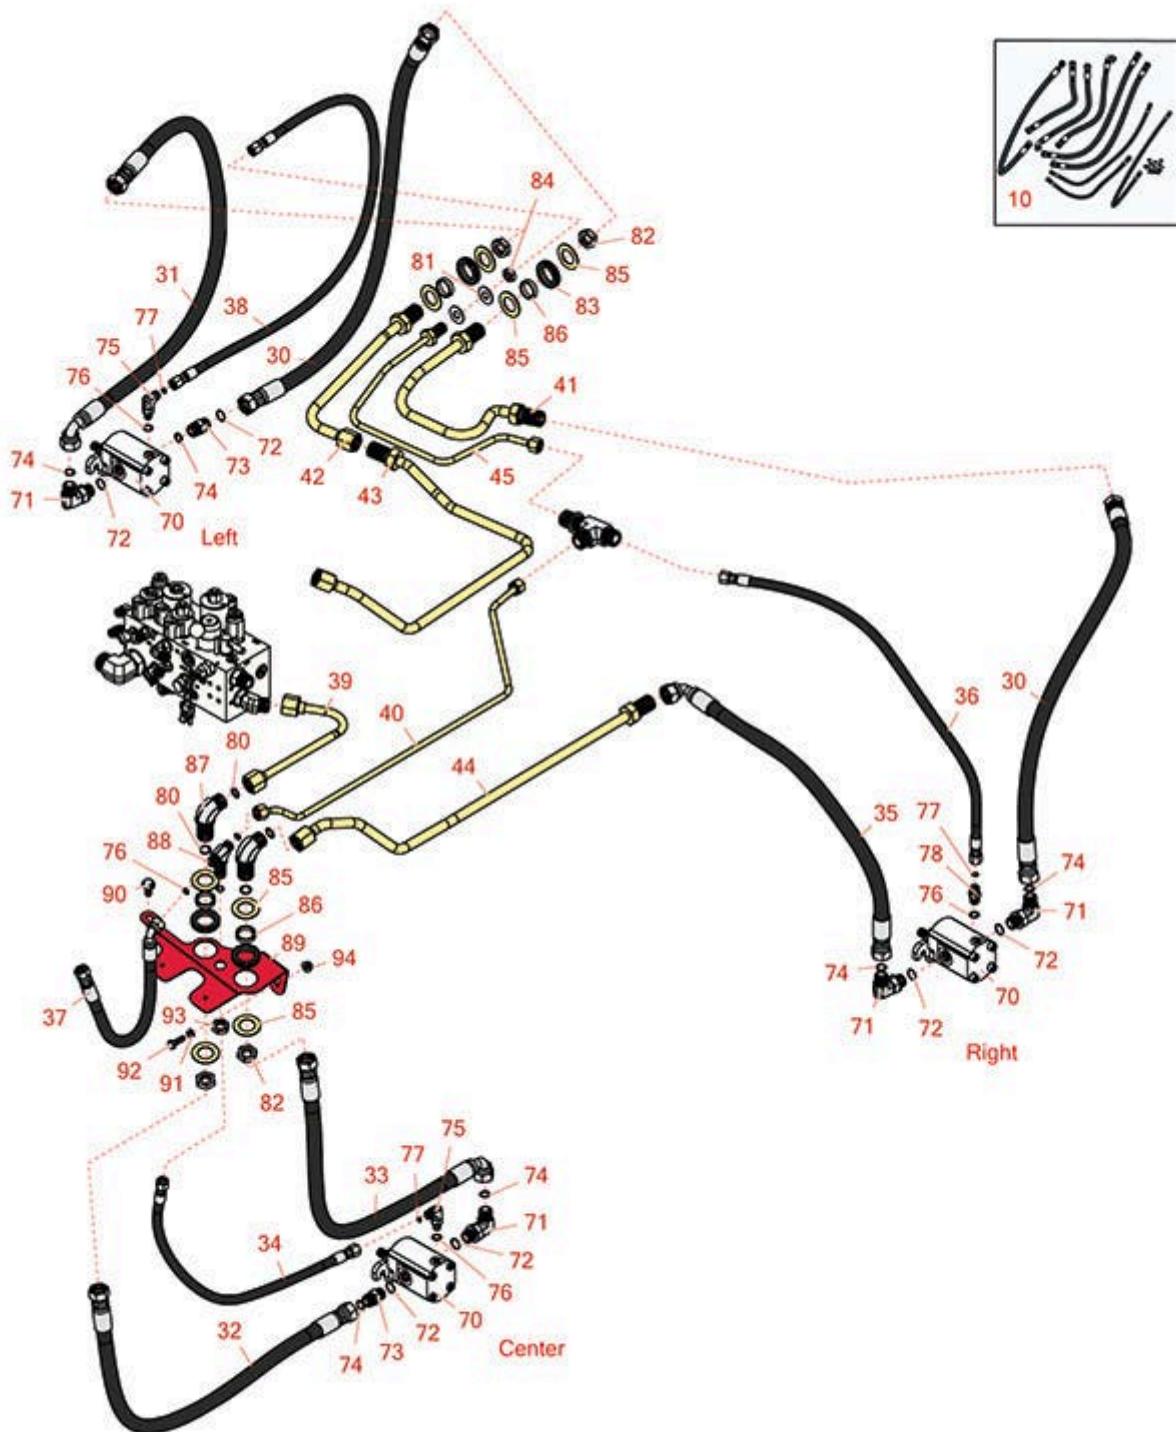

Replaces Toro Greensmaster 3150-Q

Parts

Traction Unit
Hydraulic Reel Motors

All original equipment manufacturers names and part numbers are used for identification purposes only, and we are in no way implying that our products are original equipment parts. Prices subject to change without notice.