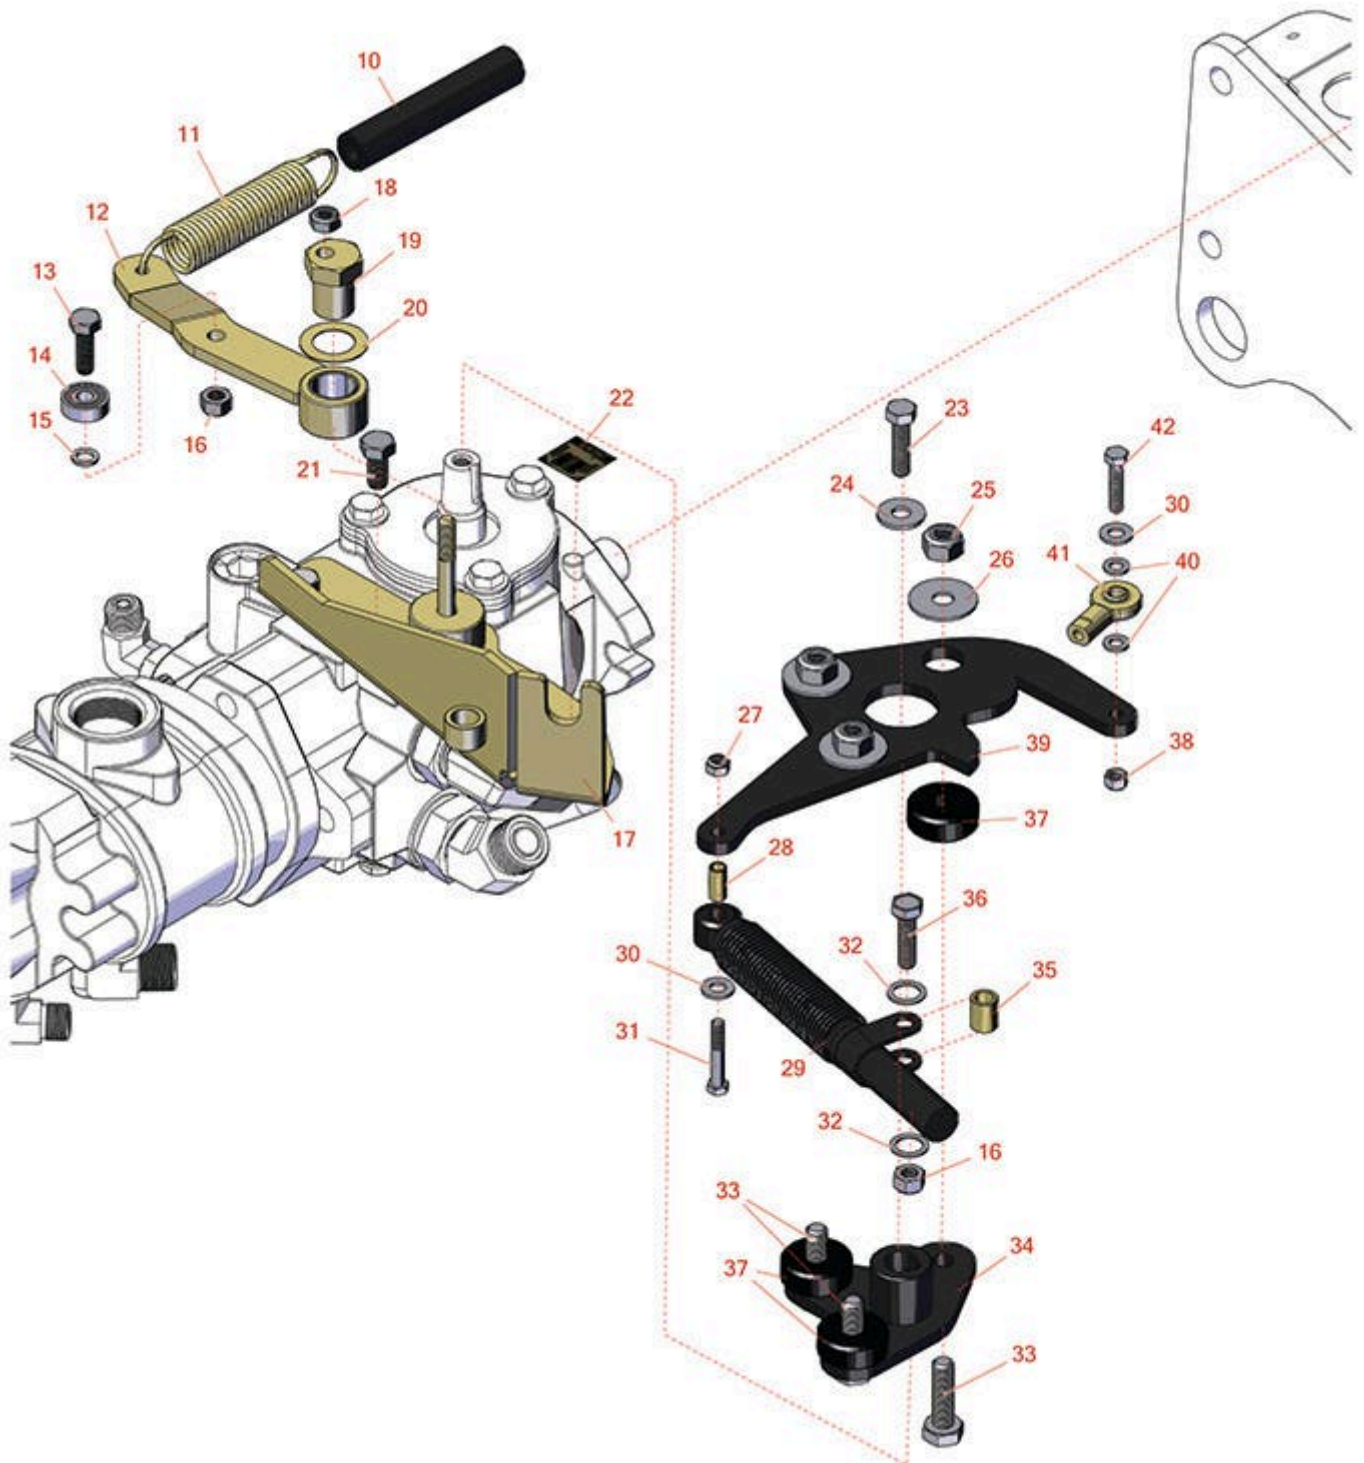

Replaces Toro Greensmaster 3150-Q

Parts

Traction Unit
Neutral System

All original equipment manufacturers names and part numbers are used for identification purposes only, and we are in no way implying that our products are original equipment parts. Prices subject to change without notice.

Replaces Toro Greensmaster 3150-Q

Parts

Traction Unit
Neutral System

Item No	R&R Part No.	OEM Part No.	Description	Qty Req	Order Quantity
10	R99-4251	99-4251	Hose-Dampener	1	
11	R94-1369	94-1369	Spring - Extension	1	
12	R105-4302	105-4302	Neutral Arm Assy	1	
13	R57-6380	33114-025, 48-9460, 60-4540	Bolt - Hex HD M8-1.25 x 25	1	
<i>Tech Note: Fits Model 04357/2002-2011:</i>					
13	R322-5	01-178-0508, 20-26-AD, 20-26-AGD, 30-9000, 322-5, 513341, 519755, 908019P, N/A	Bolt - Hex HD 5/16-18 x 1	1	
<i>Tech Note: Fits Model 04358/2012-2014:</i>					
14	R251-259	251-259, 251-307	Bearing - Ball	1	
15	R75-5470	75-5470	Spacer - Bearing	1	
16	R33024-00	33024-00	Locknut - 8mm x 1.25	2	
<i>Tech Note: Fits Model 04357/2002-2011:</i>					
16	R104-8300	104-8300, 104-8300 , 119-4041	Locknut - 5/16-18 Flanged Y/Zinc	2	
<i>Tech Note: Fits Model 04358/2012-2014:</i>					
17	R105-5475	105-5475	Cable Support Assy	1	

All original equipment manufacturers names and part numbers are used for identification purposes only, and we are in no way implying that our products are original equipment parts. Prices subject to change without notice.