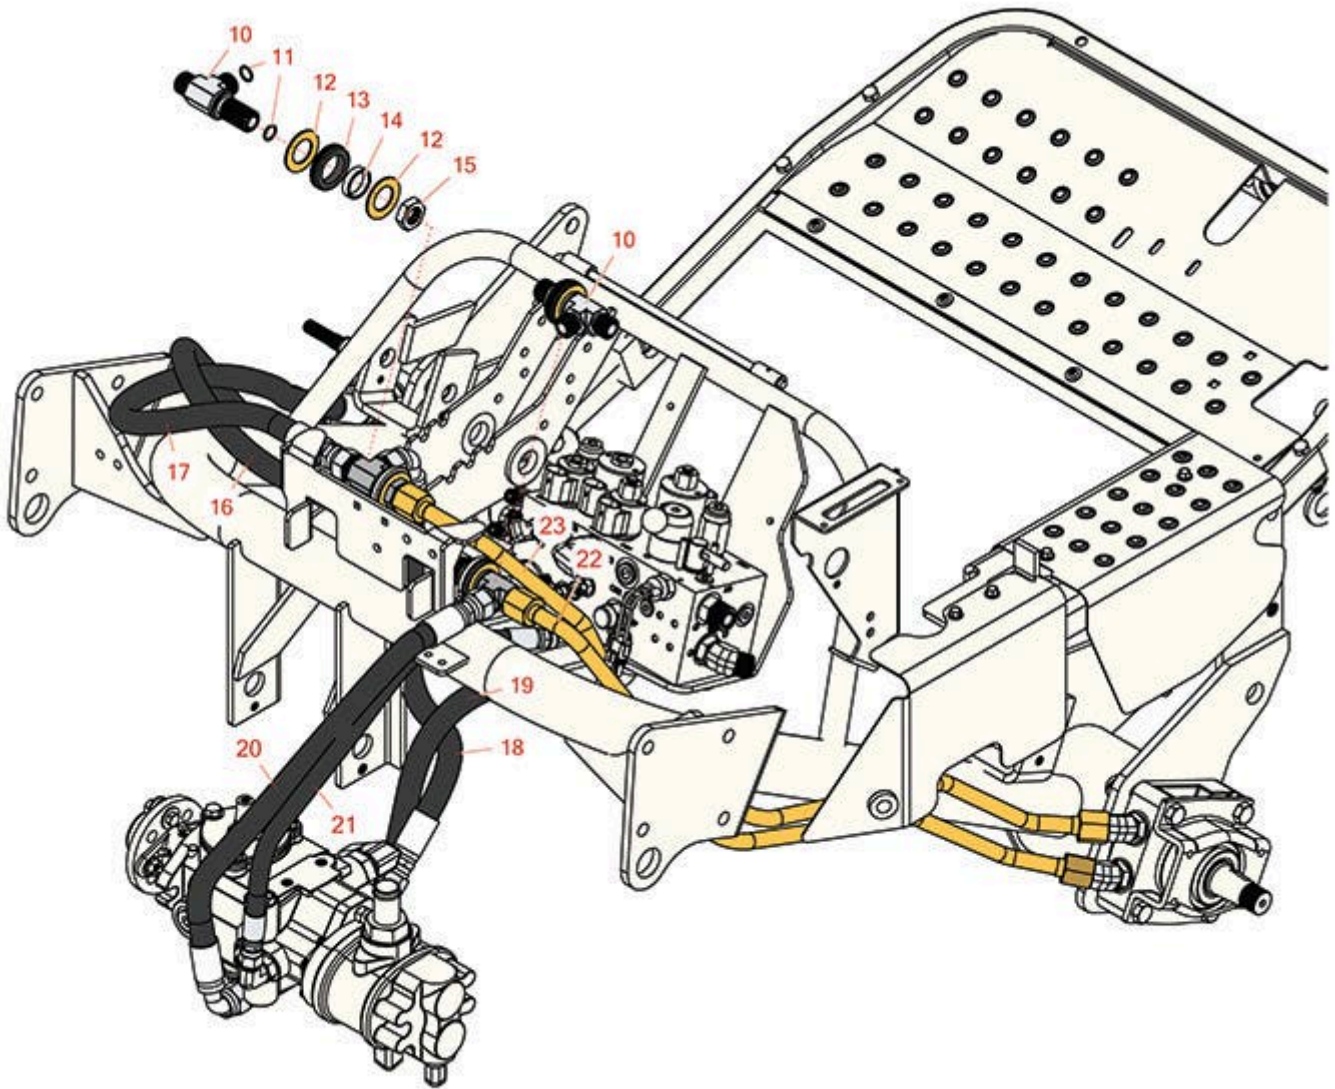

Replaces Toro Greensmaster 3150-Q

Parts

Traction Unit

Hydraulic Traction System

All original equipment manufacturers names and part numbers are used for identification purposes only, and we are in no way implying that our products are original equipment parts. Prices subject to change without notice.

Replaces Toro Greensmaster 3150-Q

Parts

Traction Unit

Hydraulic Traction System

Item No	R&R Part No.	OEM Part No.	Description	Qty Req	Order Quantity
---------	--------------	--------------	-------------	---------	----------------

Tech Note: Fits Model 04357-2006-2011:

21	R121-2575	121-2575	Hydraulic Hose Assy	1	
22	R112-0203	112-0203	Tube-Hyd	1	

Tech Note: Fits Model 04357-2007-2011&04358-2012-2014:

23	R112-0204	112-0204	Tube-Hyd	1	
----	------------------	----------	----------	---	--

Tech Note: Fits Model 04357-2007-2011&04358-2012-2014:

All original equipment manufacturers names and part numbers are used for identification purposes only, and we are in no way implying that our products are original equipment parts. Prices subject to change without notice.