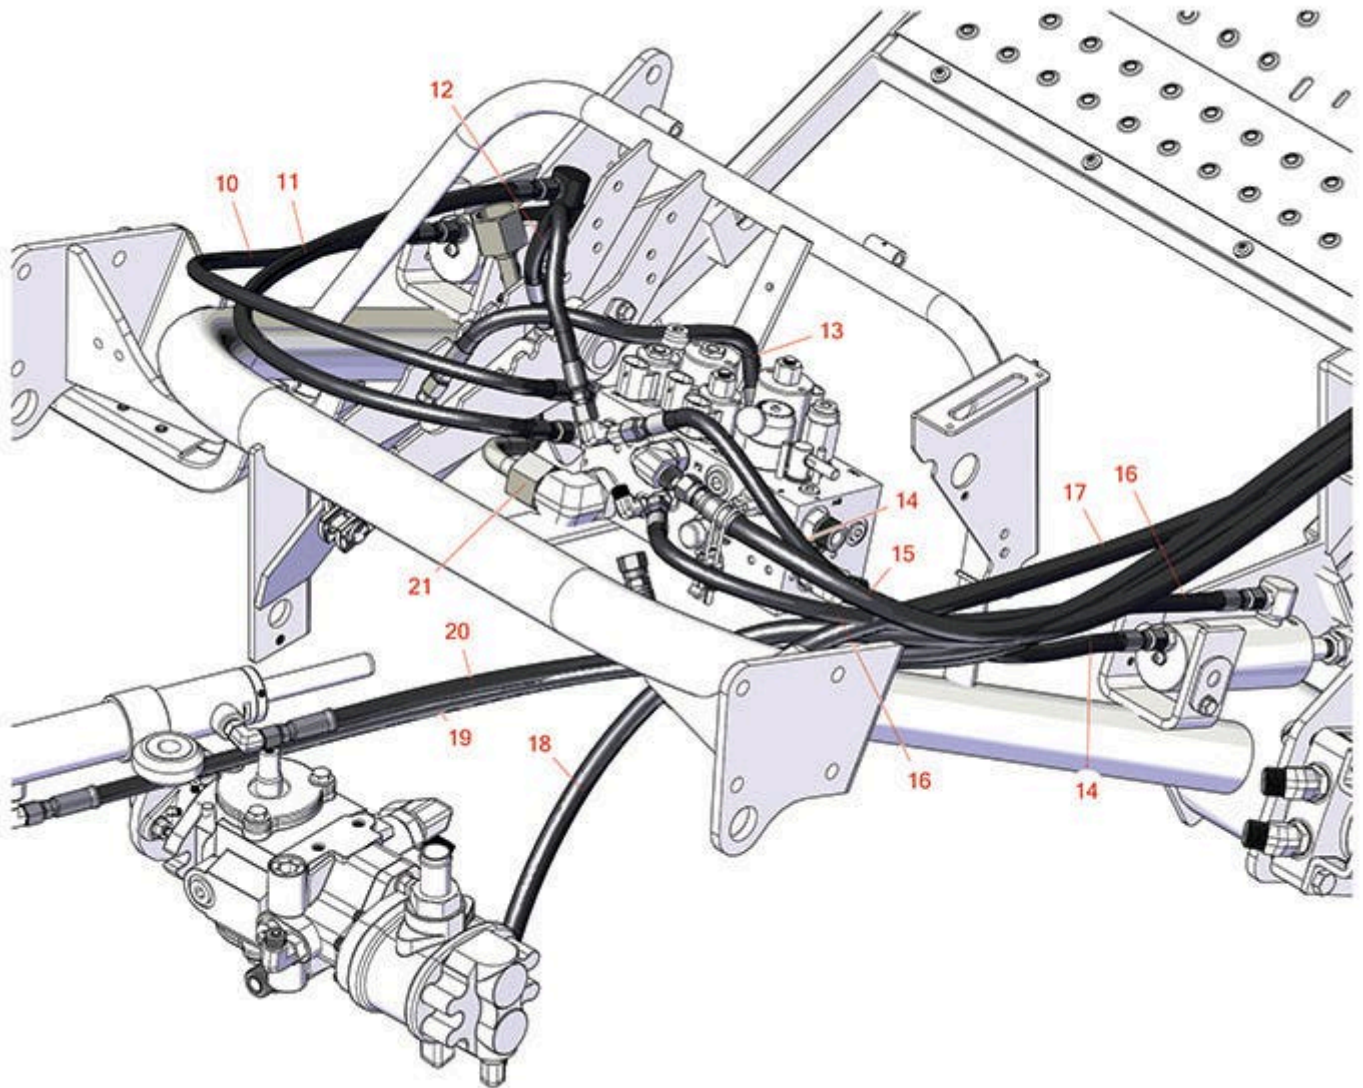

Replaces Toro Greensmaster 3150-Q

Parts

*Traction Unit
Hydraulic Lift & Steering*

All original equipment manufacturers names and part numbers are used for identification purposes only, and we are in no way implying that our products are original equipment parts. Prices subject to change without notice.