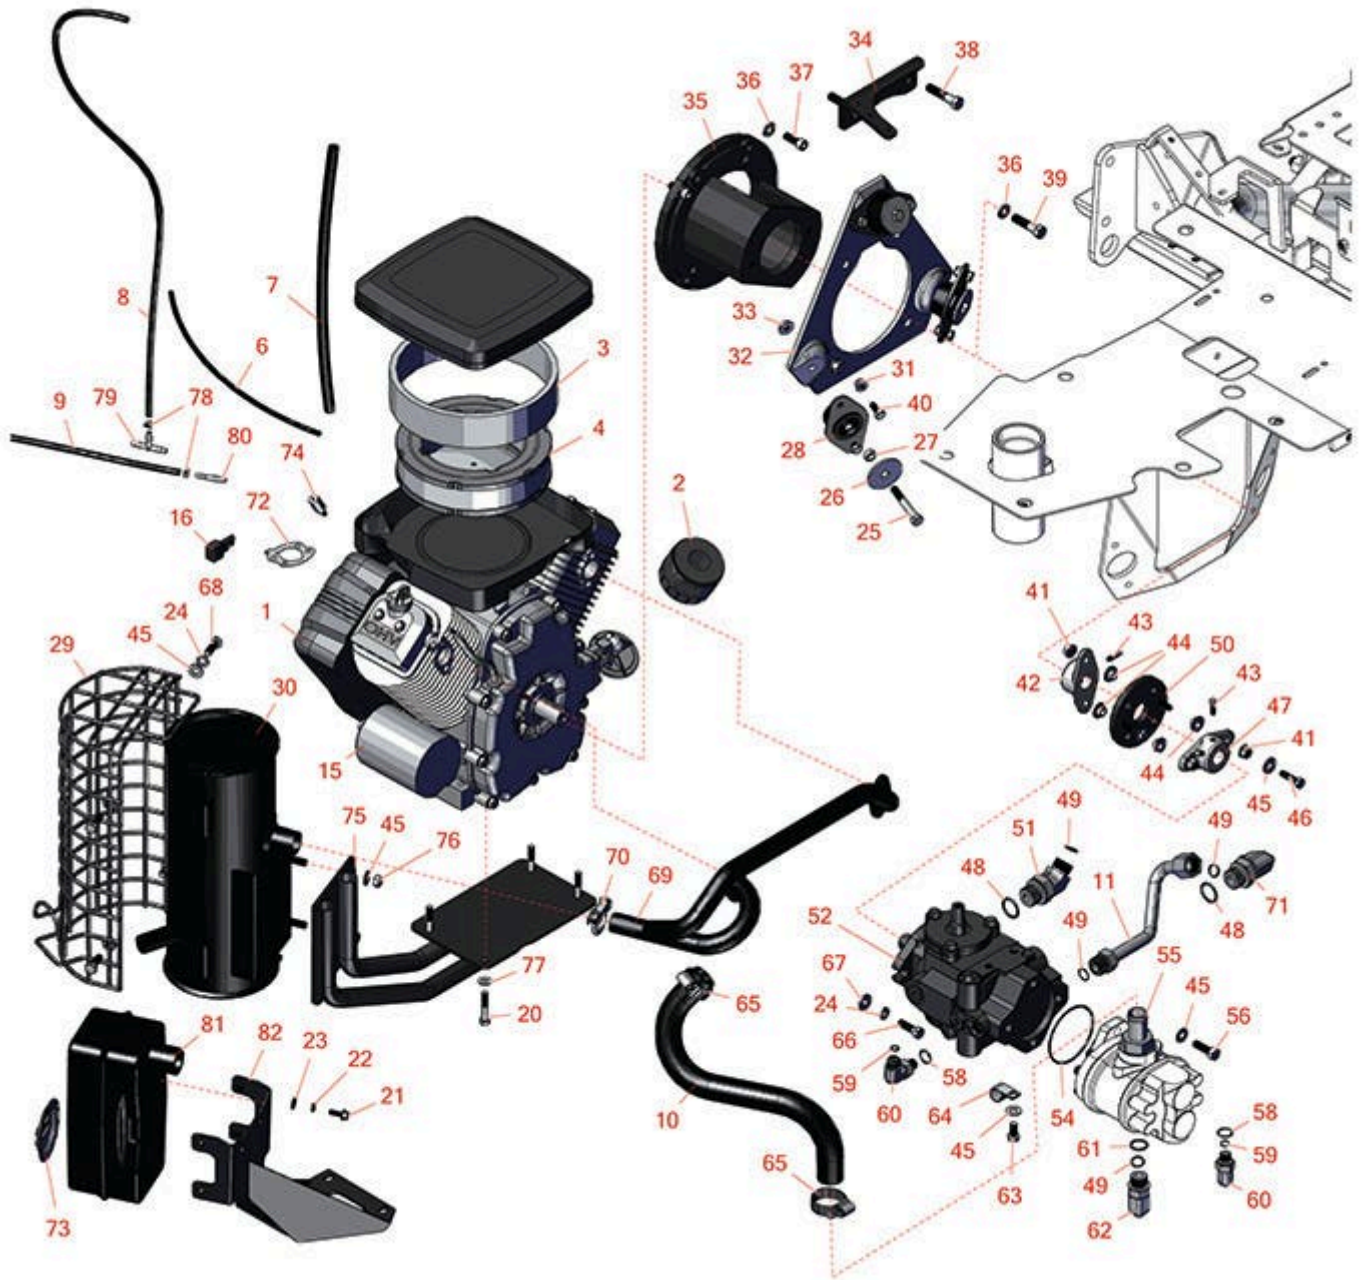

Replaces Toro Greensmaster 3150-Q

Parts

*Traction Unit
Engine & Hydrostat*

All original equipment manufacturers names and part numbers are used for identification purposes only, and we are in no way implying that our products are original equipment parts. Prices subject to change without notice.

Replaces Toro Greensmaster 3150-Q

Parts

Traction Unit
Engine & Hydrostat

Item No	R&R Part No.	OEM Part No.	Description	Qty Req	Order Quantity
Filters					
2	RS492932S	107-7817, 492932	B-S Filter-Oil	1	
2	RRF10602	107-7817, 492932	SilverGuard Oil Filter	1	
3	RRF10405		SilverGuard Foam Pre-Filter	1	
3	RS272490S	272490, 92-0530	B-S Filter-Pre Cleaner	1	
4	R394018	394018, 92-0527	Baldwin Air Filter - Gas Engine	1	
Hoses					
6	R109-0296	109-0296	Hose-Fuel	1	
7	R114-4028	114-4028	Hose - Fuel	1	
8	R121-2584	121-2584	Hydraulic Hose Assy	1	
9	R121-2585	121-2585	Hydraulic Hose Assy	1	
10	R105-8285	105-8285	Hose - Inlet - Pump	1	
11	R105-8307	105-8307	Tube-Hyd, Traction	1	
Gauges and Controls					
15	RS691564	691564	B-S Motor-Starter	1	
16	R100-4918	100-4818, 100-4918	Diode	1	
Other Parts Available					
20	R101344	101344, 322-8	Bolt - Hex HD 5/16-18 x 1-3/4	4	

Replaces Toro Greensmaster 3150-Q

Parts

*Traction Unit
Engine & Hydrostat*

Item No	R&R Part No.	OEM Part No.	Description	Qty Req	Order Quantity
20	R322-10	20-30-AD, 24-7180, 322-10, 322-10, 3223-6, 513347	Bolt - Hex HD 5/16-18 x 2	4	
21	R49-2040	32104-42, 32104-95, 32144-44, 49-2040	Bolt - Hex Washer 1/4-20 x 3/4	4	
22	R3253-3	01-166-0070, 01-166-0410, 23-9-GD, 24-7150, 3253-3, 3256-1, 352-167	Washer - Lock 1/4	4	
23	R453023	3256-1, 3256-22, 3256-72, 33094-00	Washer - Flat 1/4	4	
24	R3253-21	215-51, 30-8470, 3253-21, Jul-12	Washer - Lock 3/8	6	
25	R101526	01-150-0970, 01-178-0620, 101526, 20-53-AGD, 321-11, 3224-8, 323-11, 323-12, 323-31, 323-4, 323-47	Bolt - Hex HD 3/8-16 x 2-1/2 GR5	3	