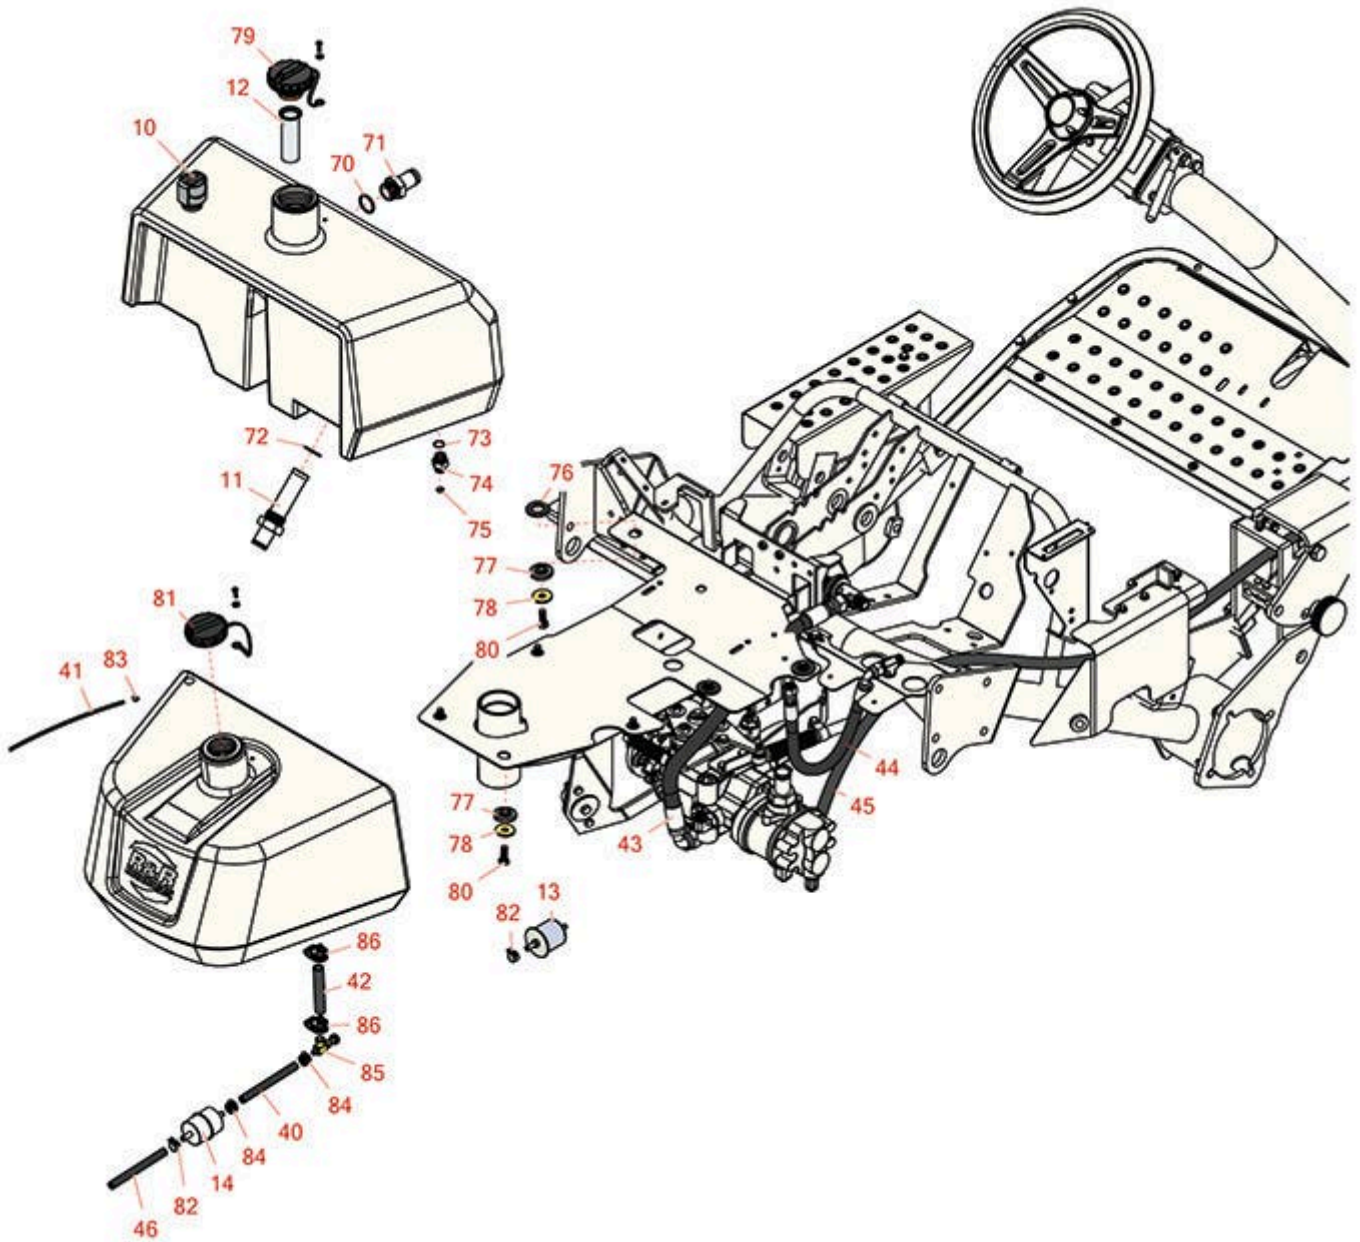

Replaces Toro Greensmaster 3150-Q

Parts

Traction Unit
Hydraulic & Fuel Tanks

All original equipment manufacturers names and part numbers are used for identification purposes only, and we are in no way implying that our products are original equipment parts. Prices subject to change without notice.