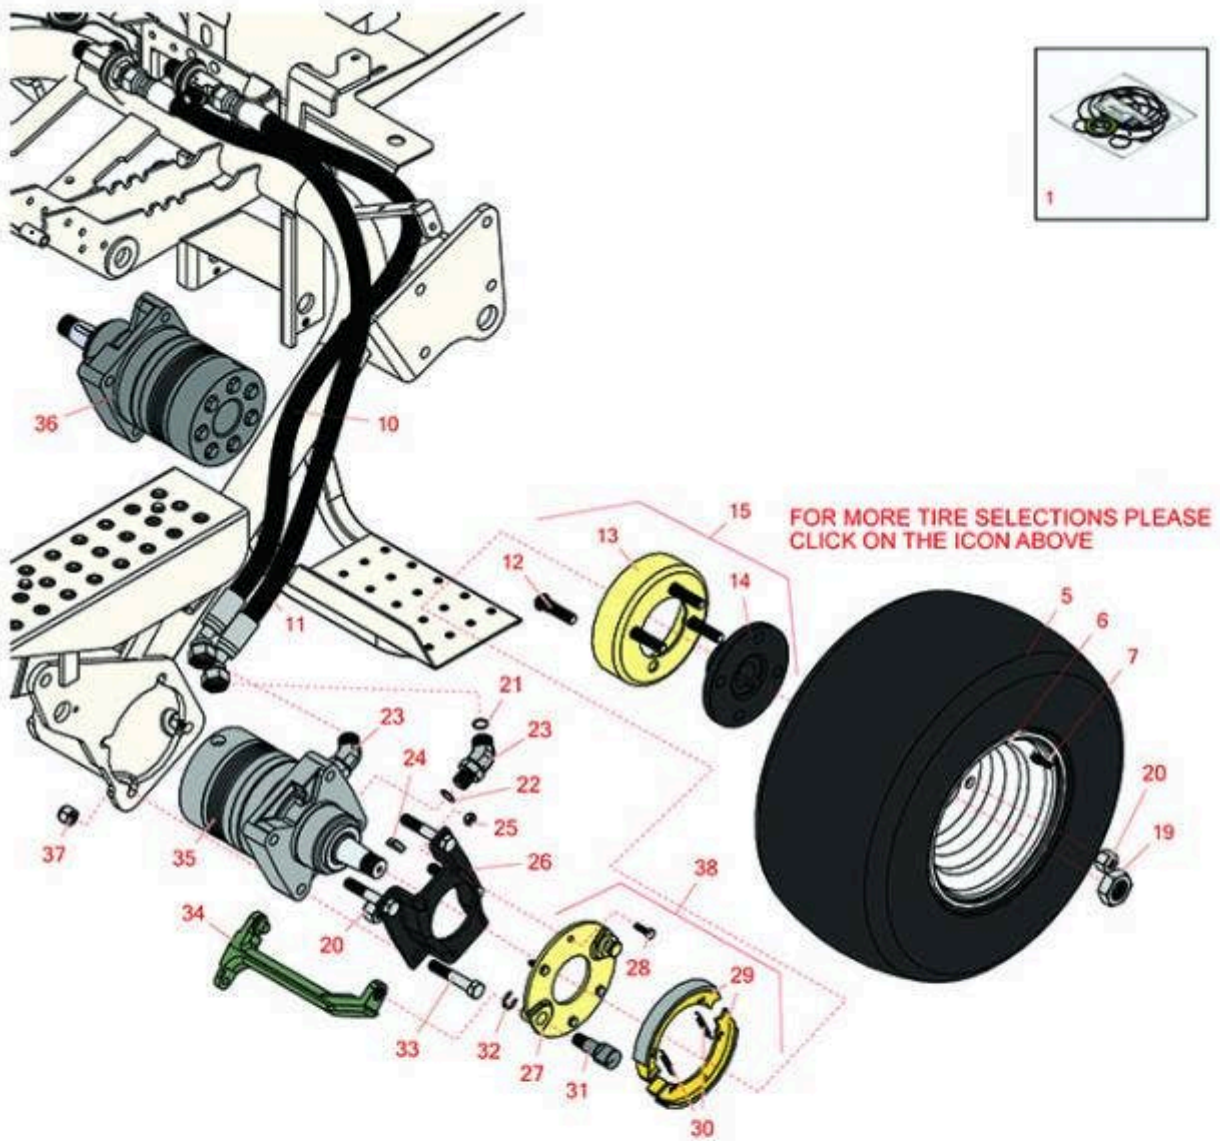

Replaces Toro Greensmaster 3150-Q

Parts

Traction Unit
Front Wheel & Brake

All original equipment manufacturers names and part numbers are used for identification purposes only, and we are in no way implying that our products are original equipment parts. Prices subject to change without notice.

Replaces Toro Greensmaster 3150-Q

Parts

Traction Unit

Front Wheel & Brake

Item No	R&R Part No.	OEM Part No.	Description	Qty Req	Order Quantity
---------	--------------	--------------	-------------	---------	----------------

Overhaul Kits

1	R76-0800	100-6131, 76-0800, 94-8178	Seal Kit - Hyd Wheel Motor	1	
---	-----------------	----------------------------------	----------------------------	---	--

Tires and Wheels

5	RCT510981		Tire - 18 - 9.50 x 8 (4 Ply) Carlisle Smooth	1	
5	RTK958-4SM-I	28-3680	Tire - 18x9.50-8 (4 Ply) Kenda Smooth	1	
6	R217-60	217-60, 242-49	Wheel - with Valve Stem - White	2	
7	R232-27	232-27, 232-31	Stem - Valve w/ Cap	2	

Replaces Toro Greensmaster 3150-Q

Parts

*Traction Unit
Front Wheel & Brake*

Item No	R&R Part No.	OEM Part No.	Description	Qty Req	Order Quantity
22	R237-80	237-80, 327-80	O-Ring	4	
23	R340-14	340-14, 96-0861	Hydraulic Fitting - 45 Deg	4	
24	R3257-42	3257-42	Key - Woodruff 5/16 x 1	2	
25	R301504	2296-42, 301504, 32127-24, 32128-33, 32146-17, 3296-16, 3296-42, 3296-42, 915661P	Locknut - ESNA 1/4-20	8	
26	R84-2000-03	84-2000, 84-2000-03, 84-2000-0P	Bracket - Brake	2	
27	R70-9870	70-9870	Plate - Backing	2	
28	R321-5	321-31, 321-5	Bolt - Hex HD 1/4-20 x 7/8	8	
29	R70-9840	70-9840	Shoe - Brake	4	
30	R70-9880	70-9880	Spring - Brake Shoe	4	
31	R104-7707	104-7707, 104-7708, 70-9850, 70-9860	Cam - Brake	2	
32	R150513	104-7706	E - Clip - Brake Assy	2	
33	R325-11	01-150-0330, 20-92-AGD, 325-11, 325-9	Bolt - Hex HD 1/2-13 x 2-3/4	8	
34	R93-2096	71-1510, 93-2096	Arm - Brake	2	