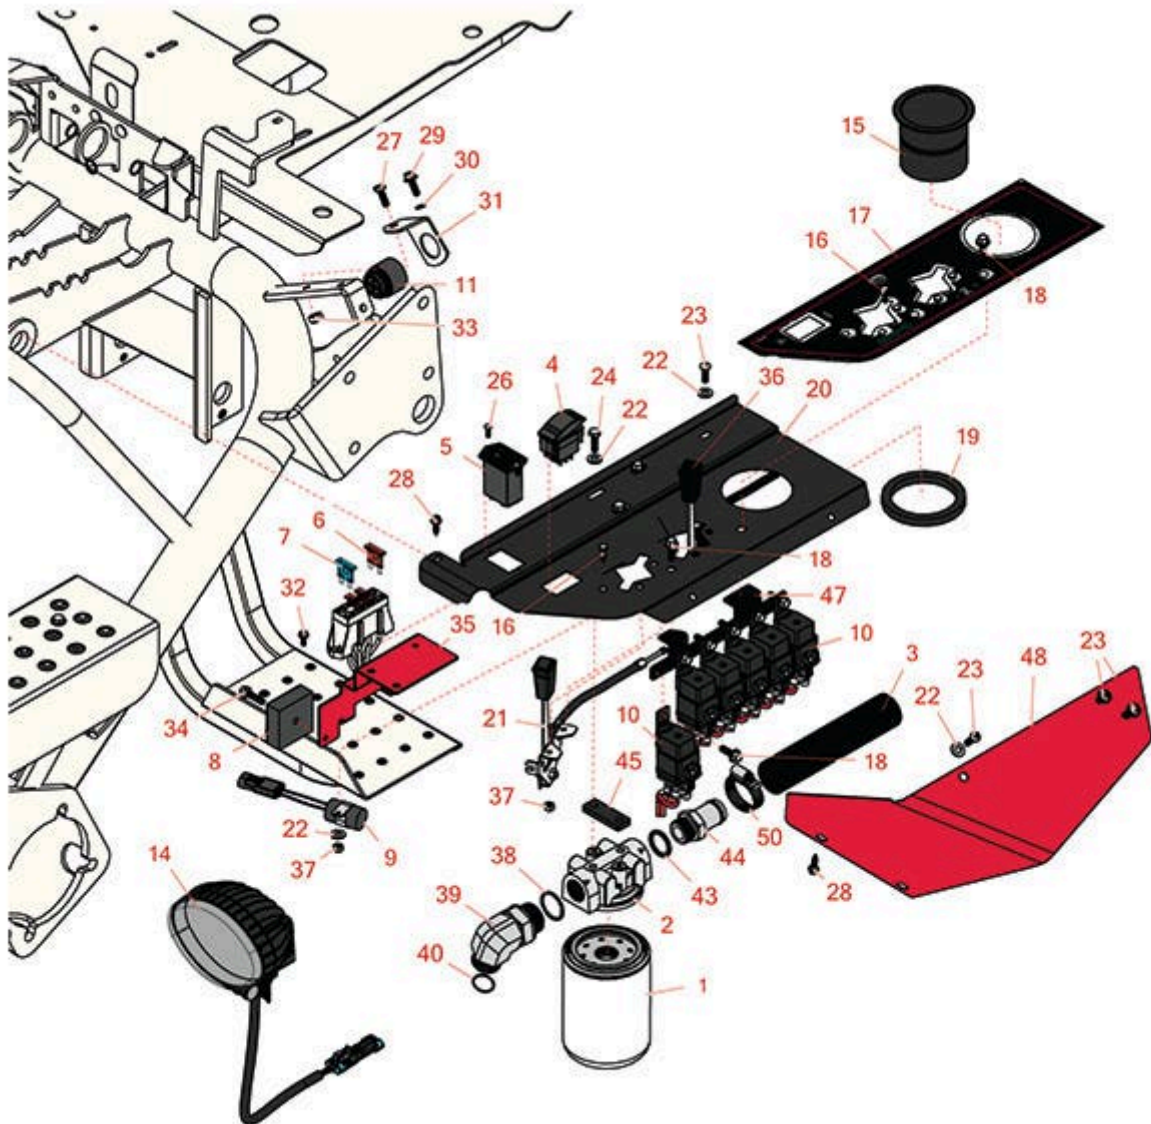

Replaces Toro Greensmaster 3150-Q

Parts

Traction Unit
Control Panel

All original equipment manufacturers names and part numbers are used for identification purposes only, and we are in no way implying that our products are original equipment parts. Prices subject to change without notice.

Replaces Toro Greensmaster 3150-Q

Parts

*Traction Unit
Control Panel*

Item No	R&R Part No.	OEM Part No.	Description	Qty Req	Order Quantity
17	R105-5471	105-5471	Decal - Left Panel	1	
18	R32144-10	32140-81, 32144-10, 32144-3, 34-140-AMVD	Bolt - 1/4-20 x 3/4 Serrated Hx Wshr	9	
19	R104-1476	104-1476	Ring - Rubber	1	
20	R105-0499-03	105-0499-03	Panel-Control	1	
21	R83-0040	83-0040	Control - Choke	1	
22	R3256-22	24-9-BD, 3-1032, 3256-1, 3256-22, 93-0954, 93-0989	Washer - Flat 1/4 Yellow	7	
23	R3274-69	3274-69, 3274-91, 3274.69	Screw - 1/4-20 x 3/4 Hsbh	4	
24	R321-5	321-31, 321-5	Bolt - Hex HD 1/4-20 x 7/8	2	
26	R32144-18	32144-18	Screw - Hex HD	2	
27	R321-4	01-150-1030, 01-178-0406, 20-3-AGD, 321-4, 3222-1	Bolt - Hex HD 1/4-20 x 3/4	1	
28	R32104-116	32104-116	Screw - 12 x 1/2 Sheet Metal HswH	3	
29	R49-2040	32104-42, 32104-95, 32144-44, 49-2040	Bolt - Hex Washer 1/4-20 x 3/4	1	
30	R3255-7	3255-7, 76-5310	Washer - Lock 1/4 Ext Star Z	1	