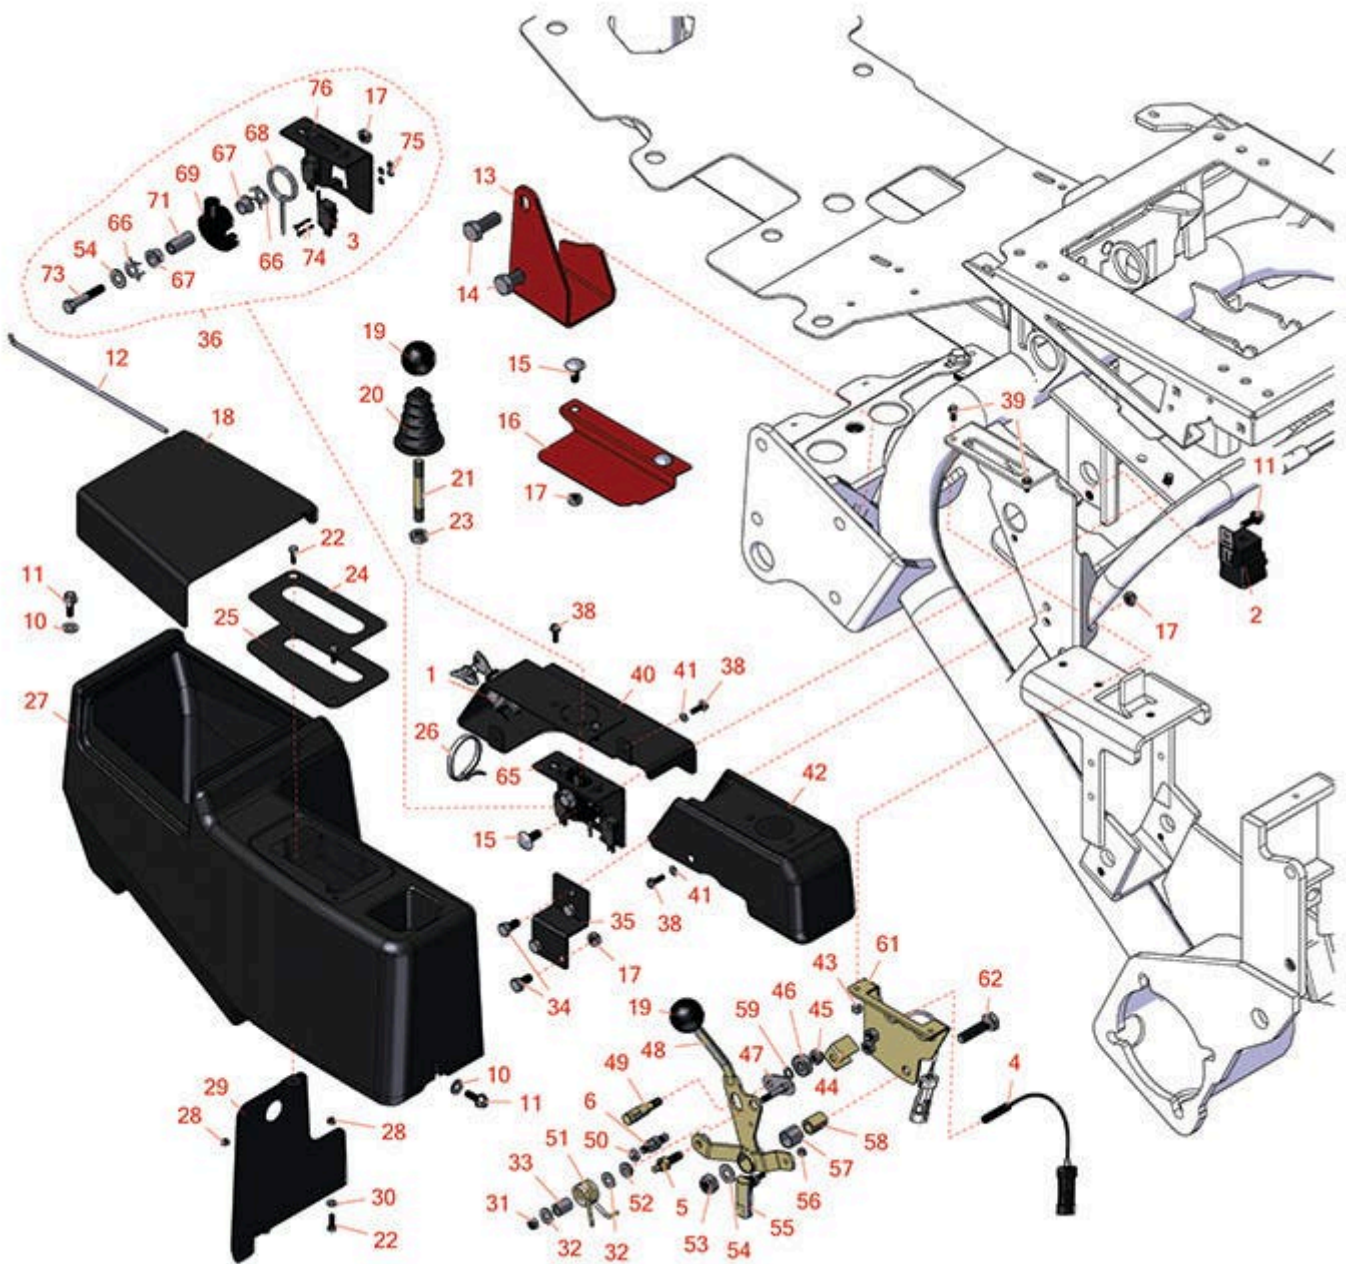

Replaces Toro Greensmaster 3150-Q

Parts

Traction Unit
Console & Joystick

All original equipment manufacturers names and part numbers are used for identification purposes only, and we are in no way implying that our products are original equipment parts. Prices subject to change without notice.

Replaces Toro Greensmaster 3150-Q

Parts

Traction Unit

Console & Joystick

Item No	R&R Part No.	OEM Part No.	Description	Qty Req	Order Quantity
---------	--------------	--------------	-------------	---------	----------------

Gauges and Controls

1	R104-2541	104-2541, 88-9830	Switch - Key 6 Lead 5/8 Mt.	1	
2	R99-7430	99-7430	Relay - 30 Amp	1	
3	R108-6496	108-6496	Micro Switch w/Boot	2	
4	R112-0278	112-0278, 93-2055	Switch - Reed	2	
5	R93-2056	93-2056	Actuator - Switch	1	
<i>Tech Note: Fits Model 04357/2006-2011:</i>					
6	R120-5348	120-5348	Actuator - Switch	1	

Replaces Toro Greensmaster 3150-Q

Parts

Traction Unit

Console & Joystick

Item No	R&R Part No.	OEM Part No.	Description	Qty Req	Order Quantity
15	R3230-1	01-173-0506, 3230-1, 3230-20, 900037P	Bolt - Carriage 5/16-18 x 3/4	4	
16	R105-8284-03	105-8284-03	Shield - Valve	1	
17	R3296-29	1-804256, 3290-357, 3296-29, 915662P	Locknut - 5/16-18 ESNA	8	
18	R105-8254-03	105-8254-03	Lid - Console	1	
19	R233-42	1-603175, 120-9752, 233-42, 233-47	Knob	2	
20	R93-5961	93-5961	Dust Guard - Shifter	1	
21	R105-8288	105-8288	Rod-Joystick	1	
<i>Tech Note: Fits Model 04357/2006-2011:</i>					
22	R3290-134	3290-134	Screw - 10-24x5/8 Hh Ms	4	
23	R3218-3	01-191-0616, 22-13-AJKD, 3218-3, 915236P	Nut - 3/8-16 Jam	1	
24	R105-8306	105-8306	Decal - Speed Selector	1	
25	R105-8280-03	105-8280-03	Plate - Console	1	
26	R3290-378	30-1740, 3290-378, 52-6570, 60-4340	Cable Tie	1	
27	R105-8250	105-8250	Console	1	
28	R3290-148	3290-148	Nut - 10-24 Fl Lock	4	