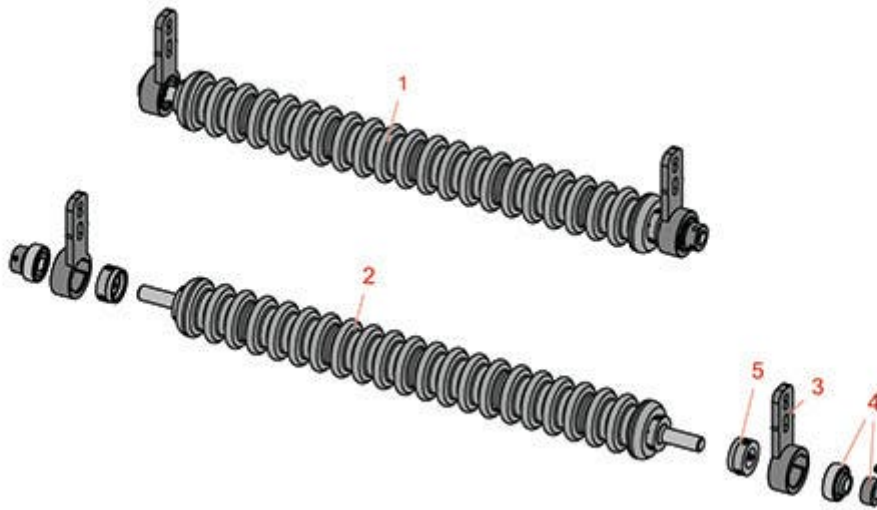

# Replaces Toro Greensmaster 3150-Q Parts

*SPA Cutting Unit - Models 04472, 04473, 04482 & 04483  
Minuteman Roller System*

All original equipment manufacturers names and part numbers are used for identification purposes only, and we are in no way implying that our products are original equipment parts. Prices subject to change without notice.

# Replaces Toro Greensmaster 3150-Q Parts

SPA Cutting Unit - Models 04472, 04473, 04482 & 04483  
Minuteman Roller System

Item No	R&R Part No.	OEM Part No.	Description	Qty Req	Order Quantity
---------	--------------	--------------	-------------	---------	----------------

## Complete Minuteman Roller Systems

1	<b>RMT3201</b>		Minuteman Front Grooved Roller System	0	
---	----------------	--	---------------------------------------	---	--

*Tech Note: Complete roller systems include roller and two brackets with bearings.:*

## Other Parts Available

3	<b>RT321</b>		Bracket - Front	2	
4	<b>RMMB157</b>		Bearing w/Locking Collar	2	
5	<b>RMM3</b>		End Hub - 7/8 ID	2	

All original equipment manufacturers names and part numbers are used for identification purposes only, and we are in no way implying that our products are original equipment parts. Prices subject to change without notice.