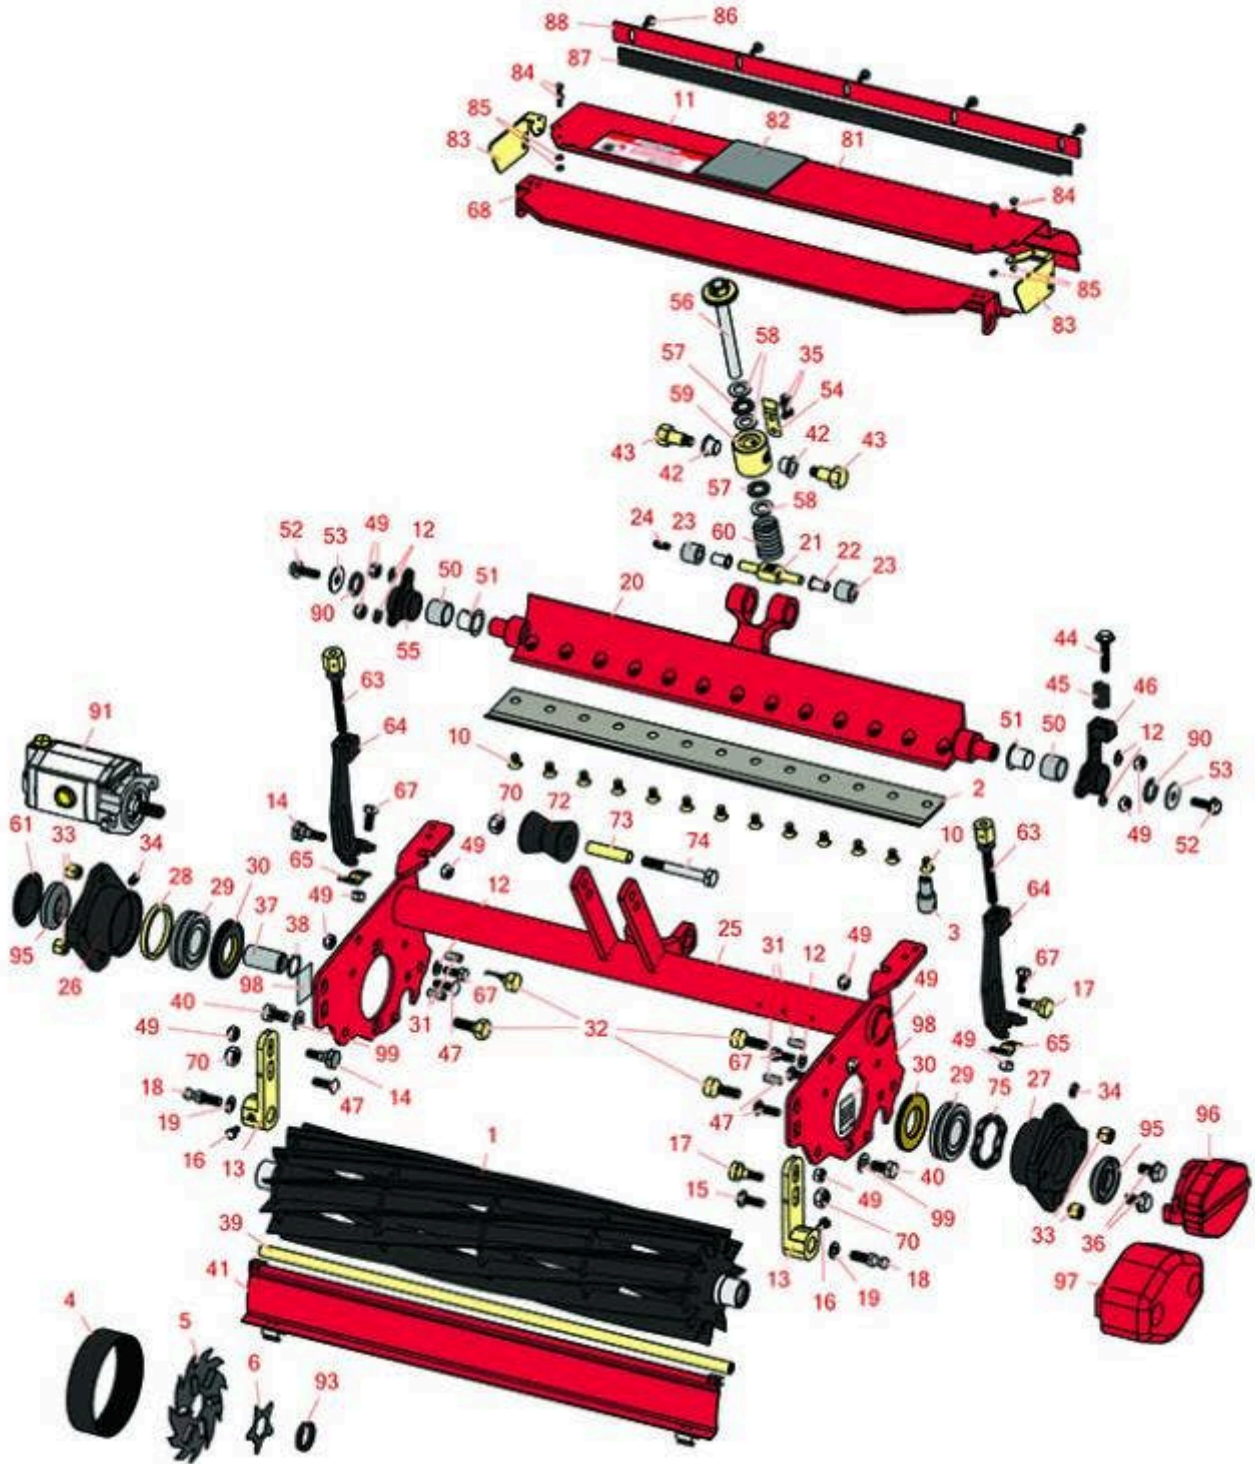

Replaces Toro Greensmaster 3150-Q Parts

SPA Cutting Unit - Models 04472, 04473, 04482 & 04483
Reel & Bedknife

All original equipment manufacturers names and part numbers are used for identification purposes only, and we are in no way implying that our products are original equipment parts. Prices subject to change without notice.

Replaces Toro Greensmaster 3150-Q Parts

SPA Cutting Unit - Models 04472, 04473, 04482 & 04483
Reel & Bedknife

Item No	R&R Part No.	OEM Part No.	Description	Qty Req	Order Quantity
R&R Reels, Lifetime Guaranteed					
1	R94-8037	94-4357, 94-8037	Reel - 11 Blade	1	
1	R94-4356	94-4356, 94-8039	Reel - 8 Blade	1	
R&R Bedknives, Lifetime Guaranteed					
2	R150466	63-8600, 64-6393, 94-6393	Bedknife - Super Thick .312 - 1.00 HOC	1	
2	R94-6392	62-2500, 94-6392	Bedknife - High Cut .312 - 1.00 HOC	1	
2	R93-4264	57-4960, 63-8470, 93-4264	Bedknife - Low Cut .187 - 1.00 HOC	1	
2	R93-4263	63-8560, 66-9320, 93-4263, 93-6039	Bedknife - Tournament Cut .125 - .500 HOC	1	
2	R99-4299	99-4299	Bedknife - Tournament Extended	1	
2	R93-4262	65-8250, 93-4262, 93-4263	Bedknife - Micro Cut .062 - .187 HOC	1	
2	R108-4302	108-4301, 108-4302	Bedknife - Tournament Cut Extended .125 - .500 HOC	1	
2	R108-4303	104-7720, 108-4303	Bedknife - Micro Cut Extended .062 - .187 HOC	1	
2	R94-6396	10-4900, 54-9150, 94-6396, Oct-00	Bedknife - High Cut 5/16"-1" HOC	1	