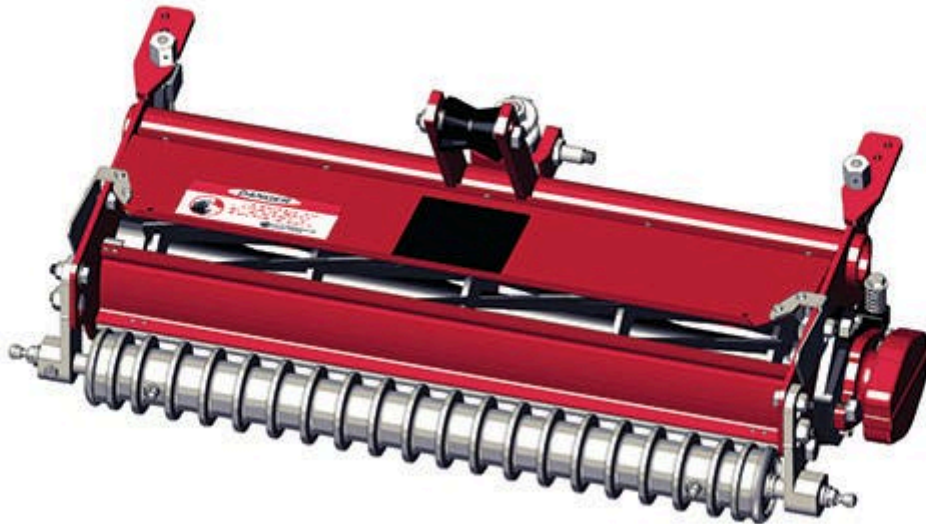

Replaces Toro Greensmaster 3150-Q Parts

*SPA Cutting Unit - Models 04472, 04473, 04482 & 04483
Complete Cutting Unit*

All original equipment manufacturers names and part numbers are used for identification purposes only, and we are in no way implying that our products are original equipment parts. Prices subject to change without notice.

Replaces Toro Greensmaster 3150-Q Parts

SPA Cutting Unit - Models 04472, 04473, 04482 & 04483
Complete Cutting Unit

Item No	R&R Part No.	OEM Part No.	Description	Qty Req	Order Quantity
---------	--------------	--------------	-------------	---------	----------------