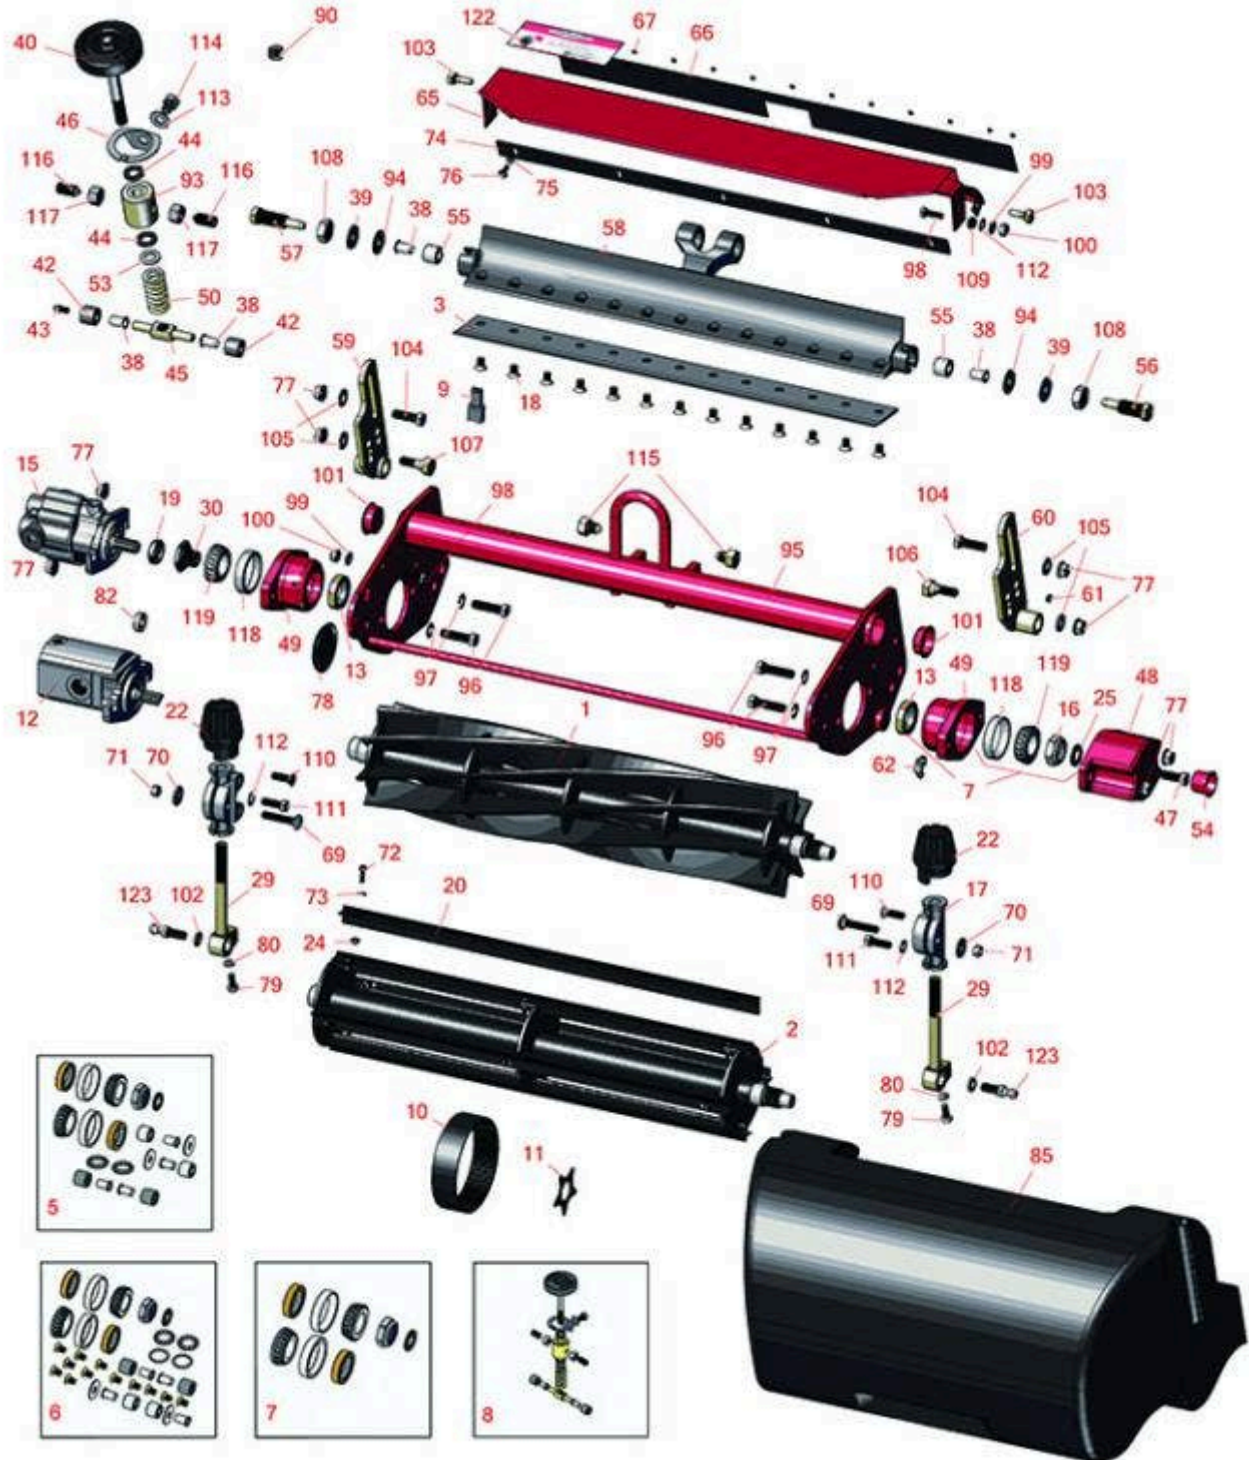

Replaces Toro Greensmaster 3150-Q Parts

SPA Cutting Unit - Models 04460, 04465, 04468 & 04478
Reel & Bedknife

All original equipment manufacturers names and part numbers are used for identification purposes only, and we are in no way implying that our products are original equipment parts. Prices subject to change without notice.

Replaces Toro Greensmaster 3150-Q Parts

SPA Cutting Unit - Models 04460, 04465, 04468 & 04478
Reel & Bedknife

Item No	R&R Part No.	OEM Part No.	Description	Qty Req	Order Quantity
R&R Reels, Lifetime Guaranteed					
1	R150760		Reel - 14 Blade	1	
1	R12-2789	12-2789, 130-6470	Reel - 11 Blade	1	
1	R5-3195	5-3195	Reel - 9 Blade	1	
1	R5-3189	12-3599, 130-6469, 5-3189	Reel - 8 Blade	1	
1	R5-3189H		Reel - 8 Blade Heavy Duty	1	
1	R5-3206	5-3206	Reel - 6 Blade	1	
1	R5-3205	12-0729, 12-8779, 5-3205	Reel - 5 Blade	1	
1	R5-3215	5-3215	Reel - 5 Blade Heavy Duty	1	
1	R5-3200	5-3200	Reel - 4 Blade	1	
2	R150480		Brush Reel	1	
R&R Bedknives, Lifetime Guaranteed					
3	R150466	63-8600, 64-6393, 94-6393	Bedknife - Super Thick .312 - 1.00 HOC	1	
3	R94-6392	62-2500, 94-6392	Bedknife - High Cut .312 - 1.00 HOC	1	
3	R93-4264	57-4960, 63-8470, 93-4264	Bedknife - Low Cut .187 - 1.00 HOC	1	

Replaces Toro Greensmaster 3150-Q Parts

SPA Cutting Unit - Models 04460, 04465, 04468 & 04478
Reel & Bedknife

Item No	R&R Part No.	OEM Part No.	Description	Qty Req	Order Quantity
3	R93-4263	63-8560, 66-9320, 93-4263, 93-6039	Bedknife - Tournament Cut .125 - .500 HOC	1	
3	R93-4262	65-8250, 93-4262, 93-4263	Bedknife - Micro Cut .062 - .187 HOC	1	
3	R94-6396	10-4900, 54-9150, 94-6396, Oct-00	Bedknife - High Cut 5/16"-1" HOC	1	