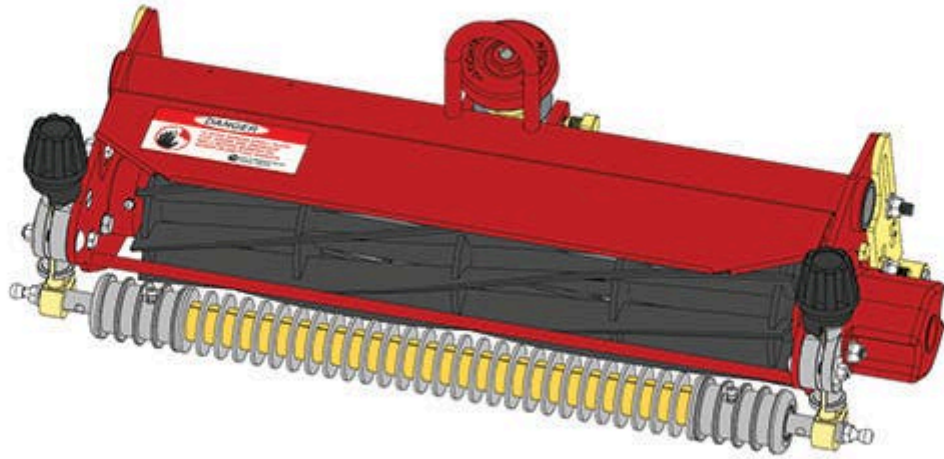

# Replaces Toro Greensmaster 3150-Q Parts

*SPA Cutting Unit - Models 04460, 04465, 04468 & 04478  
Complete Cutting Unit*

All original equipment manufacturers names and part numbers are used for identification purposes only, and we are in no way implying that our products are original equipment parts. Prices subject to change without notice.

# Replaces Toro Greensmaster 3150-Q Parts

SPA Cutting Unit - Models 04460, 04465, 04468 & 04478  
Complete Cutting Unit

Item No	R&R Part No.	OEM Part No.	Description	Qty Req	Order Quantity
---------	--------------	--------------	-------------	---------	----------------