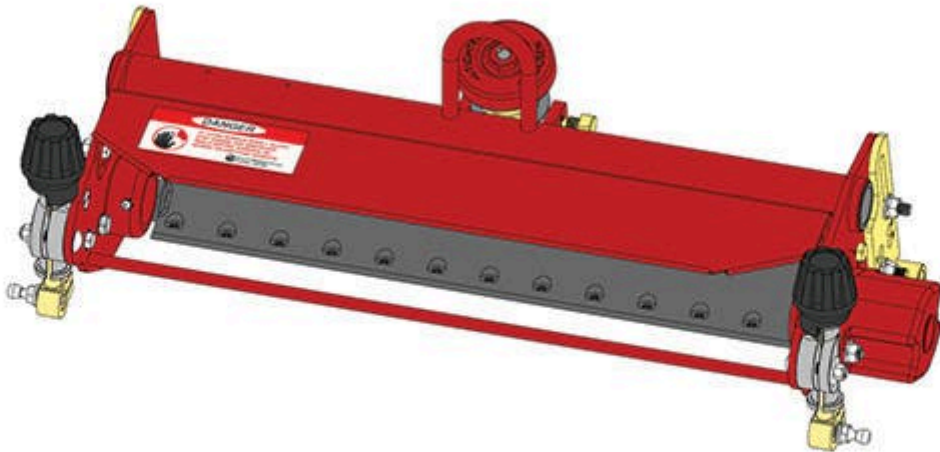

# Replaces Toro Greensmaster 3150-Q Parts

*SPA Cutting Unit - Models 04460, 04465, 04468 & 04478  
Complete Cutting Unit*

All original equipment manufacturers names and part numbers are used for identification purposes only, and we are in no way implying that our products are original equipment parts. Prices subject to change without notice.

# Replaces Toro Greensmaster 3150-Q Parts

SPA Cutting Unit - Models 04460, 04465, 04468 & 04478  
Complete Cutting Unit

Item No	R&R Part No.	OEM Part No.	Description	Qty Req	Order Quantity
---------	--------------	--------------	-------------	---------	----------------

## Standard Cutting Unit

1	R150201		Complete Standard Cutting Unit	0	
---	---------	--	--------------------------------	---	--

*Tech Note: R&R Cutting Units Complete with R5-3189 8 Blade Reel, R63-8470 Thin Bedknife, R21-6540 Grooved Front Roller & R52-3120 Solid Rear Roller:*