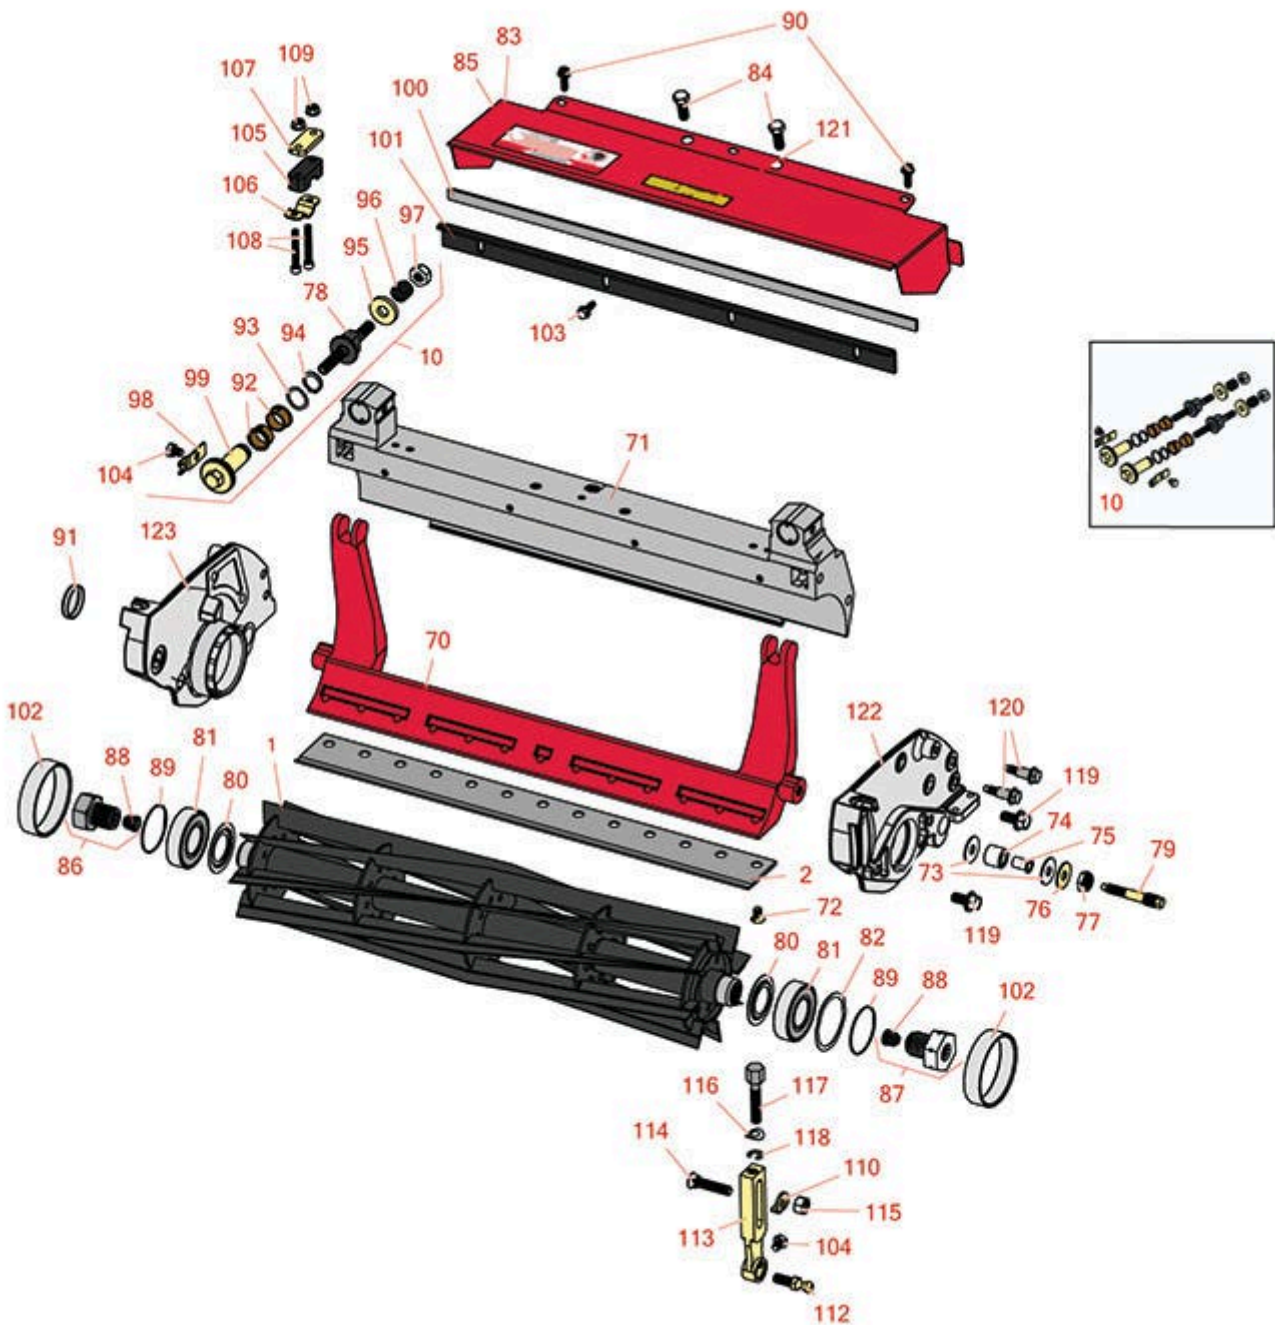

Replaces Toro Greensmaster 3150-Q Parts

DPA Cutting Unit - Models 04652, 04654 & 04656
Reel & Bedknife

All original equipment manufacturers names and part numbers are used for identification purposes only, and we are in no way implying that our products are original equipment parts. Prices subject to change without notice.

Replaces Toro Greensmaster 3150-Q Parts

DPA Cutting Unit - Models 04652, 04654 & 04656
Reel & Bedknife

Item No	R&R Part No.	OEM Part No.	Description	Qty Req	Order Quantity
---------	--------------	--------------	-------------	---------	----------------