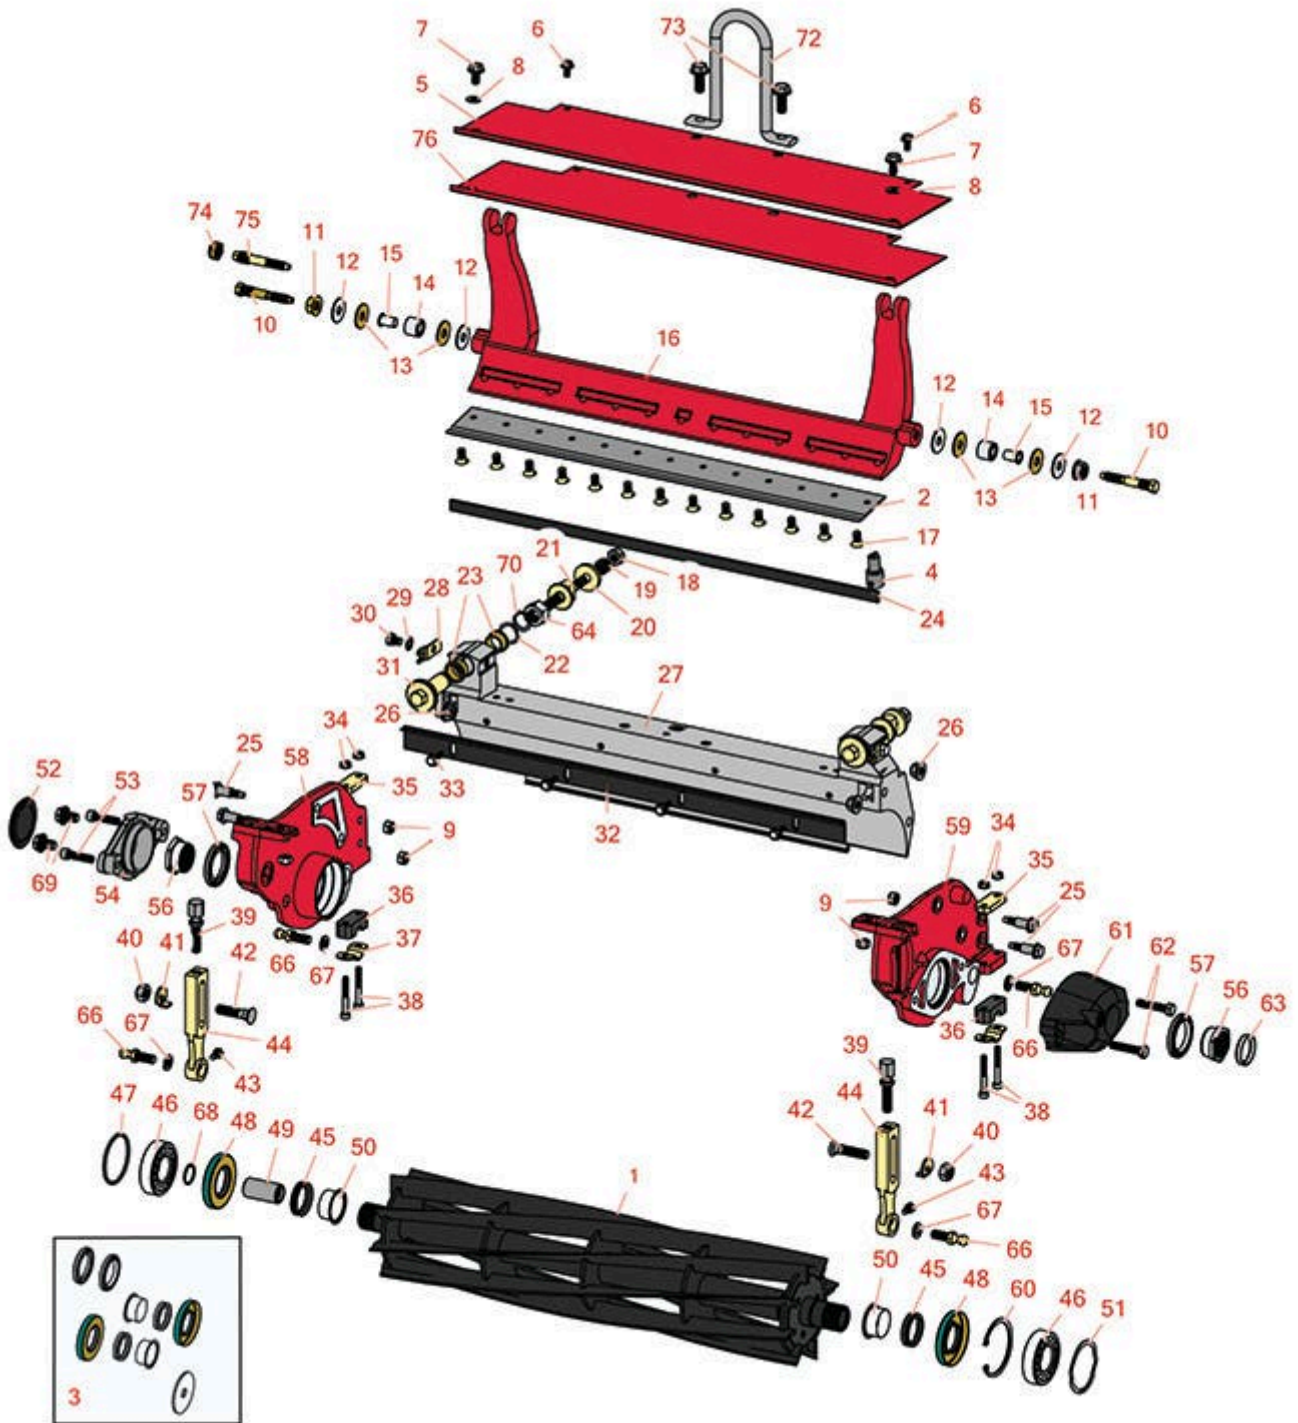

# Replaces Toro Greensmaster 3150-Q

## Parts

DPA Cutting Unit - Models 04610, 04611 & 04616  
Reel & Bedknife

All original equipment manufacturers names and part numbers are used for identification purposes only, and we are in no way implying that our products are original equipment parts. Prices subject to change without notice.

# Replaces Toro Greensmaster 3150-Q Parts

DPA Cutting Unit - Models 04610, 04611 & 04616  
Reel & Bedknife

Item No	R&R Part No.	OEM Part No.	Description	Qty Req	Order Quantity
---------	--------------	--------------	-------------	---------	----------------