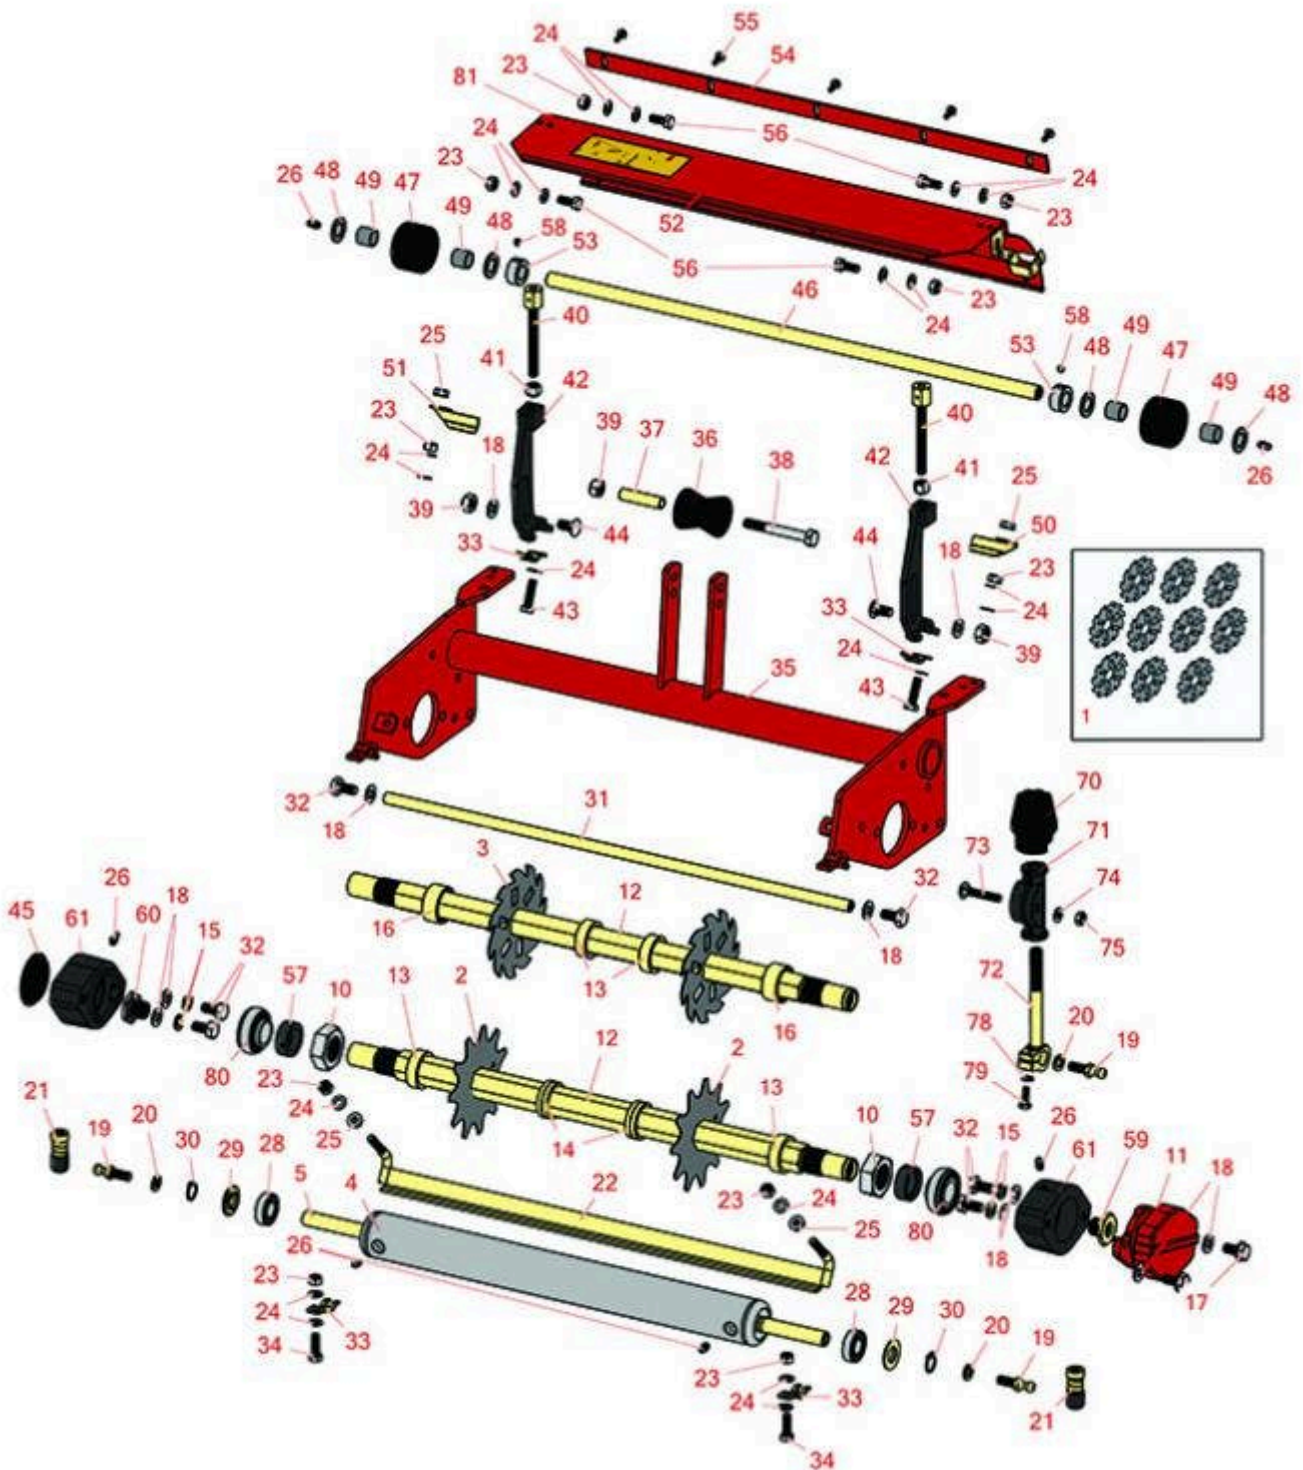

Replaces Toro Greensmaster 3150-Q

Parts

Dethatcher Unit - Models 04493 & 04496

Dethatching Reel & Frame

All original equipment manufacturers names and part numbers are used for identification purposes only, and we are in no way implying that our products are original equipment parts. Prices subject to change without notice.

Replaces Toro Greensmaster 3150-Q Parts

Dethatcher Unit - Models 04493 & 04496
Dethatching Reel & Frame

Item No	R&R Part No.	OEM Part No.	Description	Qty Req	Order Quantity
---------	--------------	--------------	-------------	---------	----------------

Overhaul Kits

1	R106-6392	106-6392	Verti-Cut Blade Kit - 2mm Carbide Tipped	0	
---	------------------	----------	--	---	--

Tech Note: Includes Carbide Tipped Blades to rebuild 3 dethatching reels: 108 ea: R150209C Vertical Mower Blade:

Verti-Cut Blades

2	R17-1590	17-1590	Verti-Cut Blade	36	
3	R150109C	106-5422	Verti-Cut Blade - Carbide Tipped 1.2mm	36	
3	R150209C	106-6355	Verti-Cut Blade - Carbide Tipped 2mm	36	

Rollers

4	R95-5943	95-5943	Roller - Front 2	1	
5	R95-5946	95-5946	Shaft - 2 Front Roller	1	