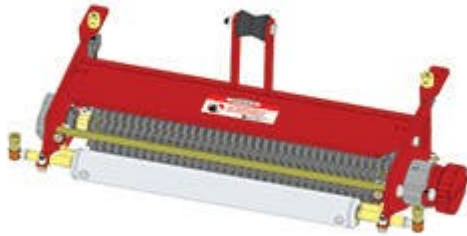

# Replaces Toro Greensmaster 3150-Q Parts

*Dethatcher Unit - Models 04493 & 04496  
Complete Dethatcher Unit*

All original equipment manufacturers names and part numbers are used for identification purposes only, and we are in no way implying that our products are original equipment parts. Prices subject to change without notice.

# Replaces Toro Greensmaster 3150-Q Parts

*Dethatcher Unit - Models 04493 & 04496  
Complete Dethatcher Unit*

Item No	R&R Part No.	OEM Part No.	Description	Qty Req	Order Quantity
---------	--------------	--------------	-------------	---------	----------------

### **Standard Dethatching Unit**

1	<b>R150235</b>		Complete Standard Verti-Cut Unit	0	
---	----------------	--	----------------------------------	---	--