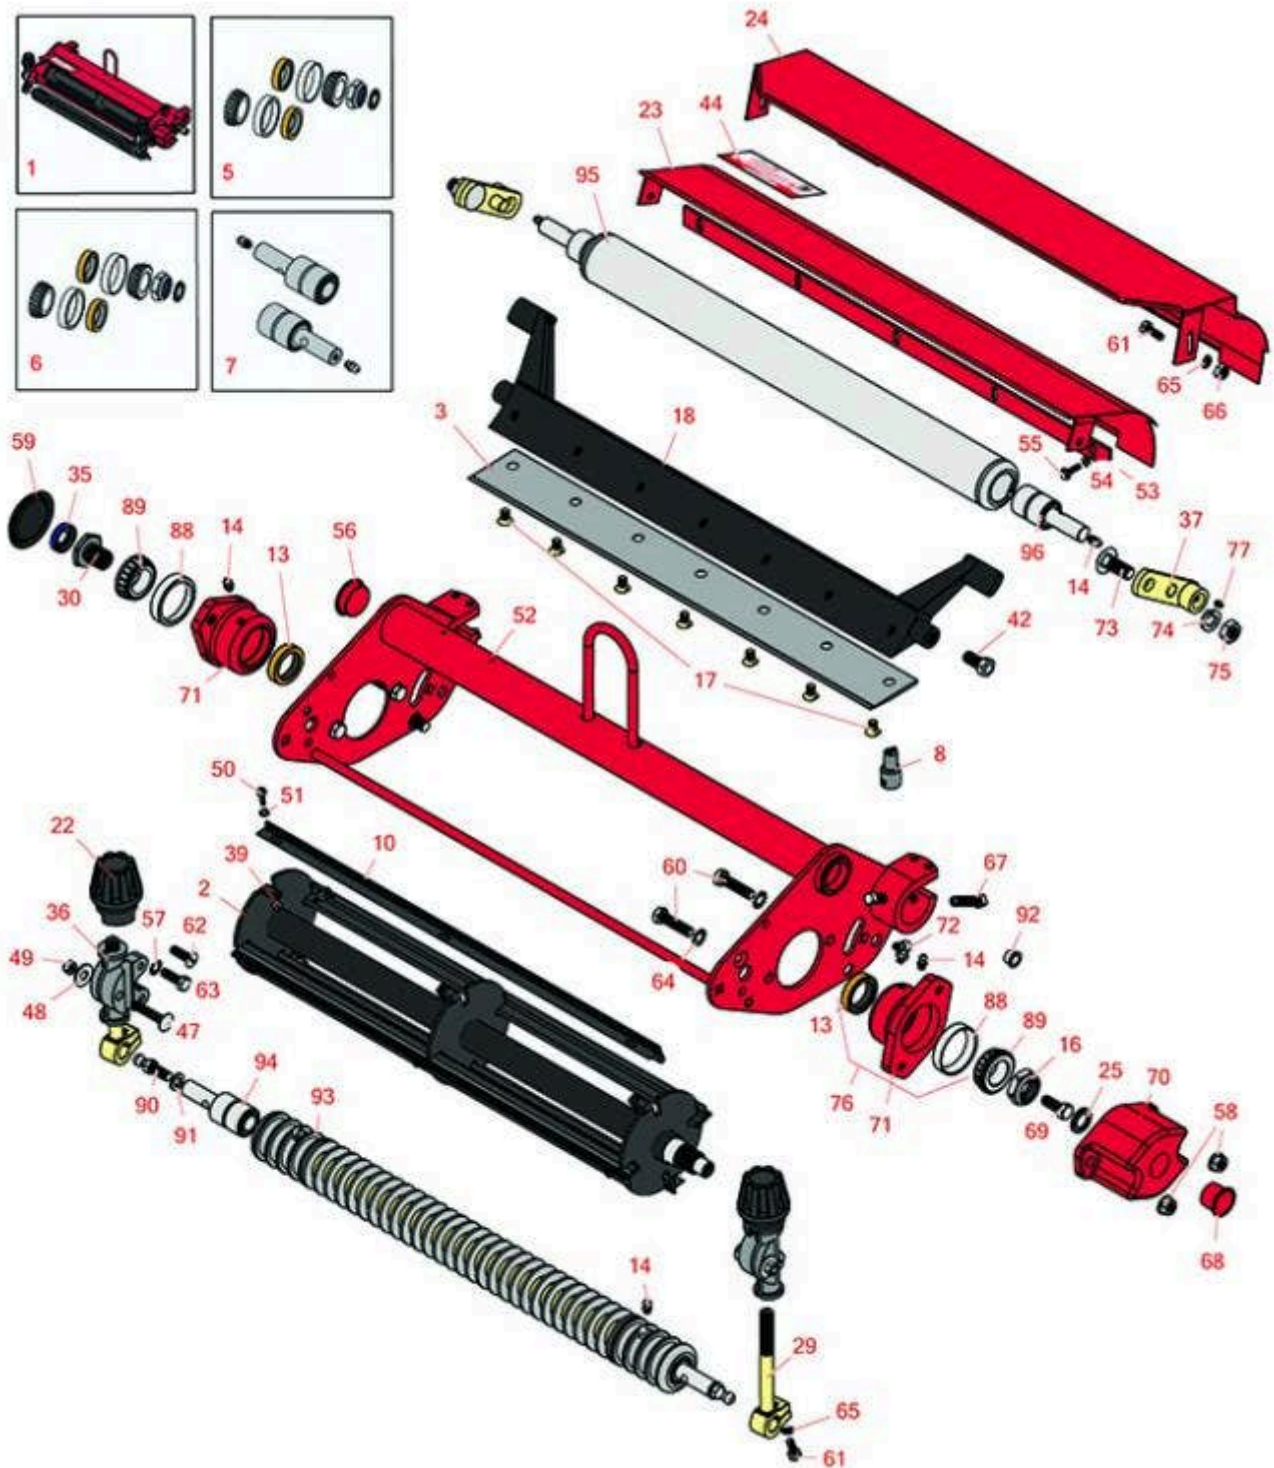

# Replaces Toro Greensmaster 3150-Q

## Parts

Brush Reel Unit - R&R Special  
Brush Reel & Bedknife

All original equipment manufacturers names and part numbers are used for identification purposes only, and we are in no way implying that our products are original equipment parts. Prices subject to change without notice.

# Replaces Toro Greensmaster 3150-Q Parts

Brush Reel Unit - R&R Special  
Brush Reel & Bedknife

Item No	R&R Part No.	OEM Part No.	Description	Qty Req	Order Quantity
---------	--------------	--------------	-------------	---------	----------------