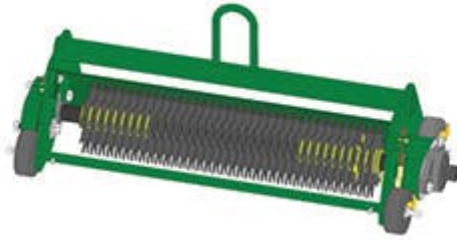

Replaces R&R Products Versa-Green

1860 Parts

Verti-Cut Unit with Wheels

Complete Verti-Cut Unit

All original equipment manufacturers names and part numbers are used for identification purposes only, and we are in no way implying that our products are original equipment parts. Prices subject to change without notice.

Replaces R&R Products Versa-Green

1860 Parts

Verti-Cut Unit with Wheels

Complete Verti-Cut Unit

Item No	R&R Part No.	OEM Part No.	Description	Qty Req	Order Quantity
---------	--------------	--------------	-------------	---------	----------------

Complete Verti-Cut Unit

1	R150206G		Complete Standard Verti-Cut Unit with Wheels	0	
---	-----------------	--	--	---	--

Tech Note: R&R Verti-Cut Unit complete with: R335449 Verti-Cut Blades & Rubber Wheels: