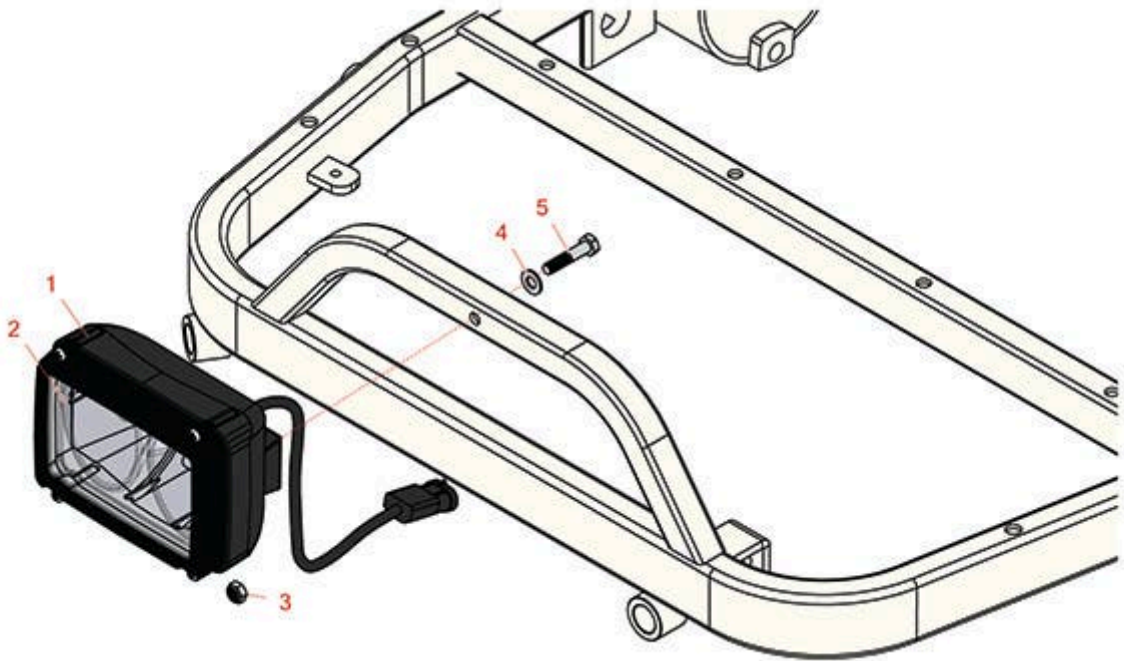

Replaces R&R Products Versa-Green

1860 Parts

Traction Unit

Light Kit

All original equipment manufacturers names and part numbers are used for identification purposes only, and we are in no way implying that our products are original equipment parts. Prices subject to change without notice.