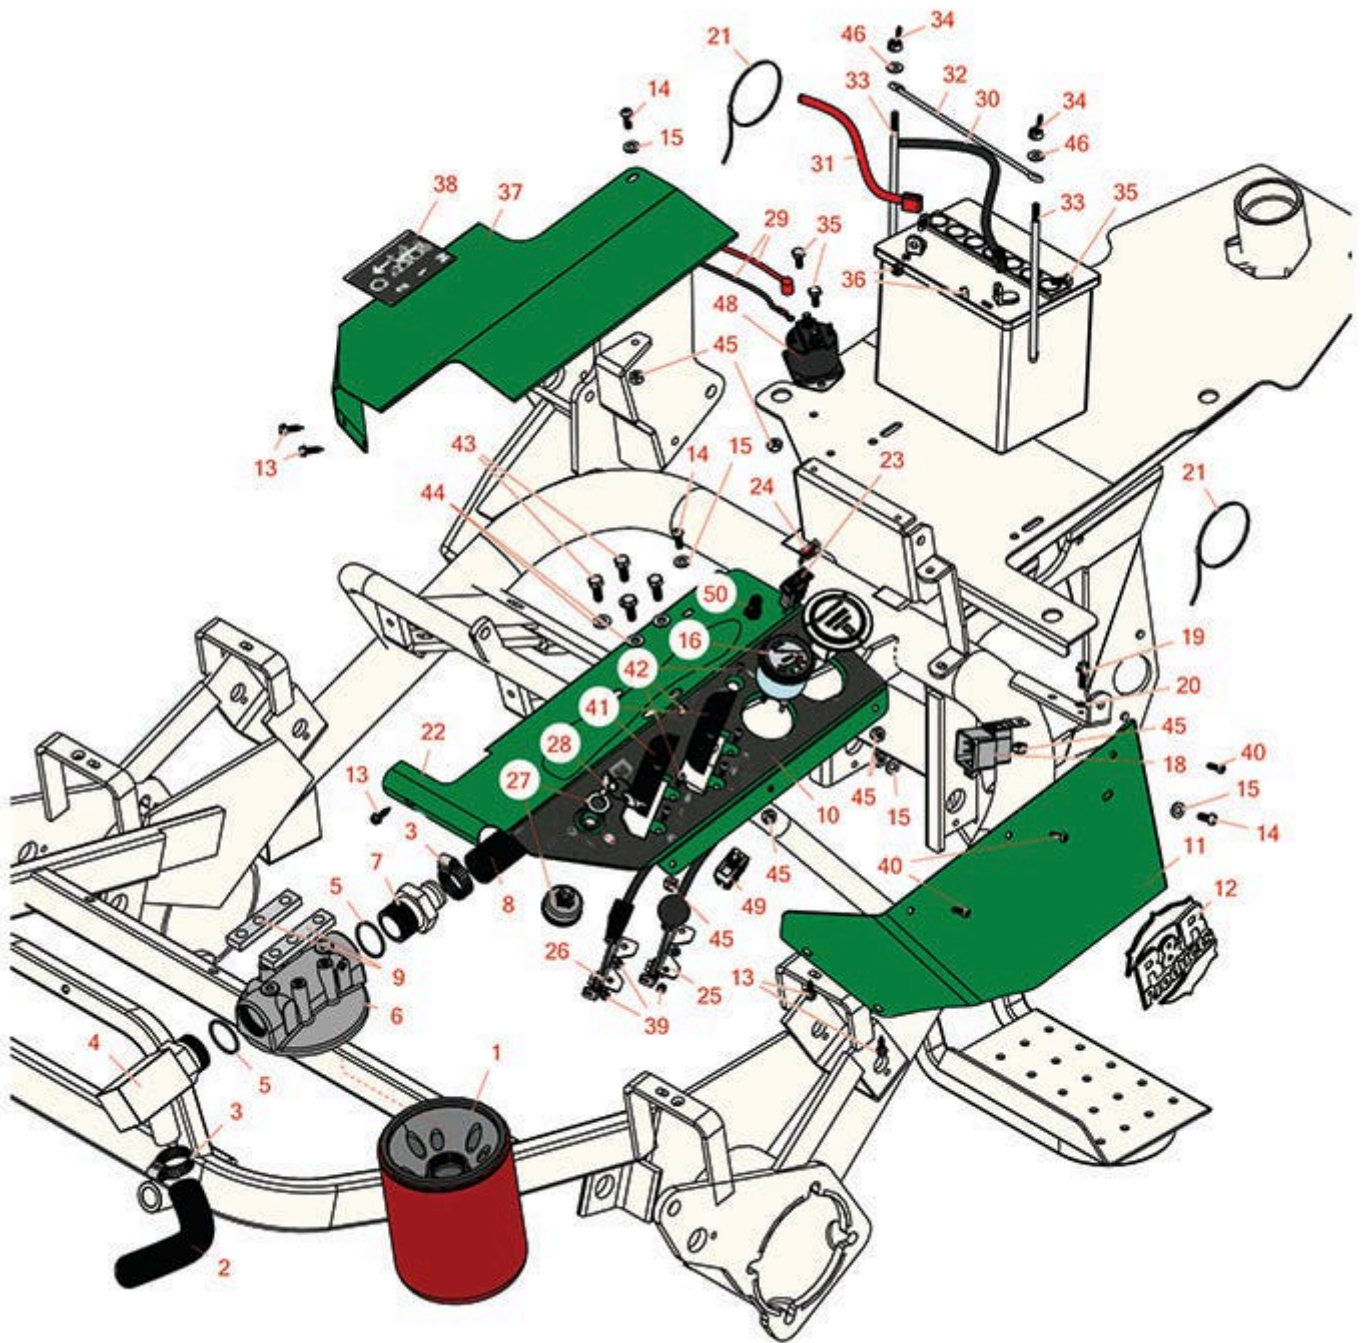

Replaces R&R Products Versa-Green

1860 Parts

Traction Unit
Hydraulic Filter

All original equipment manufacturers names and part numbers are used for identification purposes only, and we are in no way implying that our products are original equipment parts. Prices subject to change without notice.

Replaces R&R Products Versa-Green

1860 Parts

Traction Unit
Hydraulic Filter

Item No	R&R Part No.	OEM Part No.	Description	Qty Req	Order Quantity
1	R74-3570	R012628, R44-5340, R555771, R57-0990, R68-9880	Baldwin Oil Filter - Hyd 10 Micron	1	
1	RRF10615		SilverGuard Oil Filter	1	
2	R68-5880	R28-2040, R51-0040	Hydraulic Hose Assy	1	
3	R2412-34	R31-0120	Clamp - Hose .75-1.5	2	
4	R353-564		Hydraulic Fitting - 90 Deg	1	
5	R237-101		O-Ring	1	
6	R44-5560	R27-2370	Head Assy - Hyd Oil Filter	1	
7	R353-563	R95-4356	Hydraulic Fitting - Filter	4	
8	R83-1430		Hose - Filter to Tank	2	
9	R27-2380		Spacer - Oil Filter	4	
10	R107-2554	R83-0850, R93-8061	Decal - Control Panel	1	
11	R83-0840G		Cover Shield - Valve - Green	1	
12	RR100		R&R Emblem	1	
13	R32104-116		Screw - 12 x 1/2 Sheet Metal Hswh	1	
14	R3274-69	R3274-91	Screw - 1/4-20 x 3/4 Hsbh	2	
15	R3256-22	R09061, R24-9-BD, R3-1032, R93-0954, R93-0989	Washer - Flat 1/4 Yellow	1	
16	R98-2160		Meter - Volt	1	