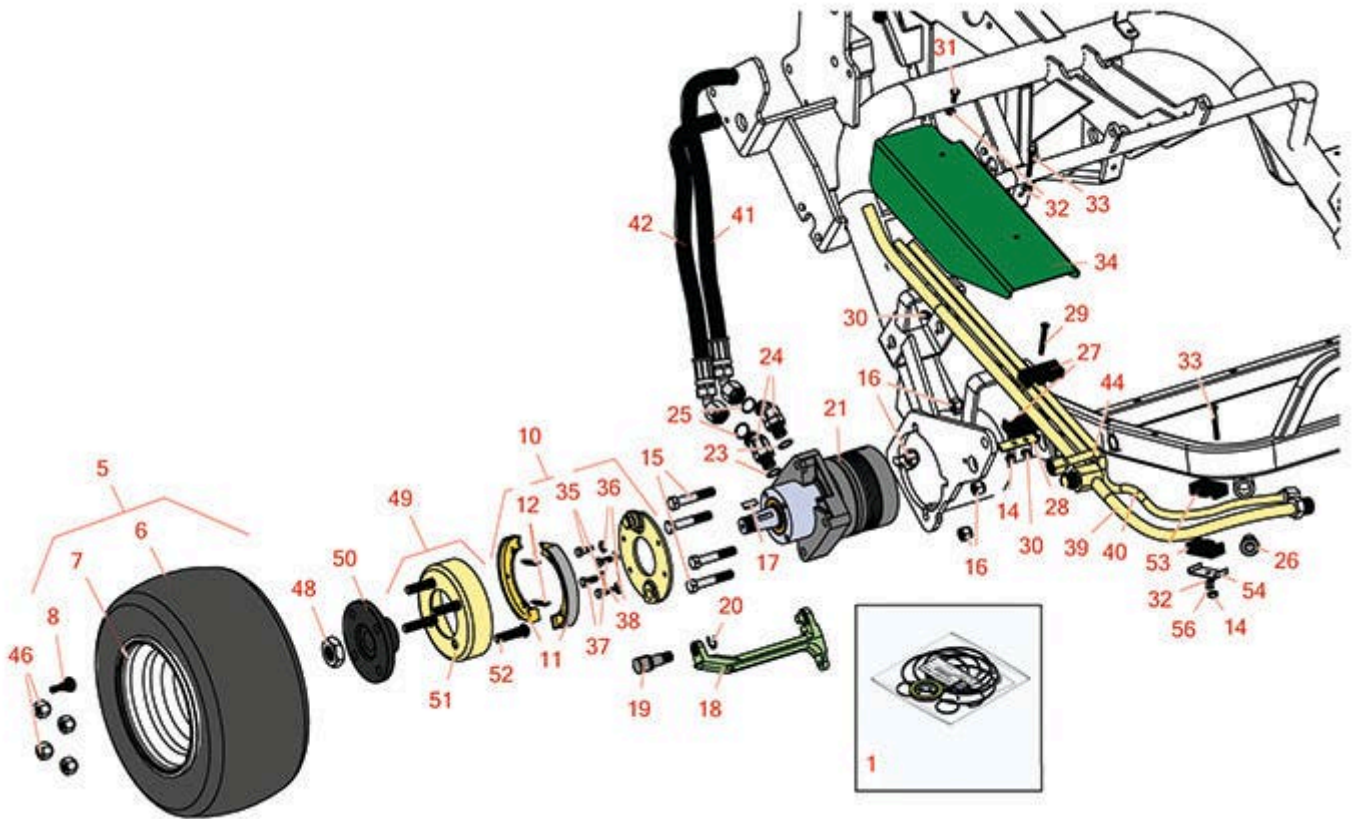

Replaces R&R Products Versa-Green

1860 Parts

Traction Unit

Front Wheel & Brake

All original equipment manufacturers names and part numbers are used for identification purposes only, and we are in no way implying that our products are original equipment parts. Prices subject to change without notice.

Replaces R&R Products Versa-Green

1860 Parts

Traction Unit

Front Wheel & Brake

Item No	R&R Part No.	OEM Part No.	Description	Qty Req	Order Quantity
---------	--------------	--------------	-------------	---------	----------------

Replaces R&R Products Versa-Green

1860 Parts

Traction Unit

Front Wheel & Brake

Item No	R&R Part No.	OEM Part No.	Description	Qty Req	Order Quantity
29	R32108-100		Screw - 1/4-20 x 2-1/4 Soc Flat HD	1	
30	R32128-33		Nut - 1/4-20 Flanged Serr	1	
31	R321-4	400108, R01-150-1030, R01-178-0406, R20-3-AGD, R3222-1, R400108	Bolt - Hex HD 1/4-20 x 3/4	1	
32	R3256-22	R09061, R24-9-BD, R3-1032, R93-0954, R93-0989	Washer - Flat 1/4 Yellow	2	
33	R3234-34	323-12	Bolt - Hex Washer 1/4 x 2	1	
34	R83-0190G		Cover Plate - RH Green	1	
35	R150524		Bolt - Shoulder 5/16-18	4	
36	R3254-6	446142, R01-166-0010, R01-166-0280, R01-166-0610, R12H304, R3253-5, R3254-18, R3290-223, R446140, R446142, R48-9370	Washer - Lock 3/8	4	
37	R322-4	R3290-115, R908018P	Bolt - Hex HD 5/16-18 x 7/8	4	