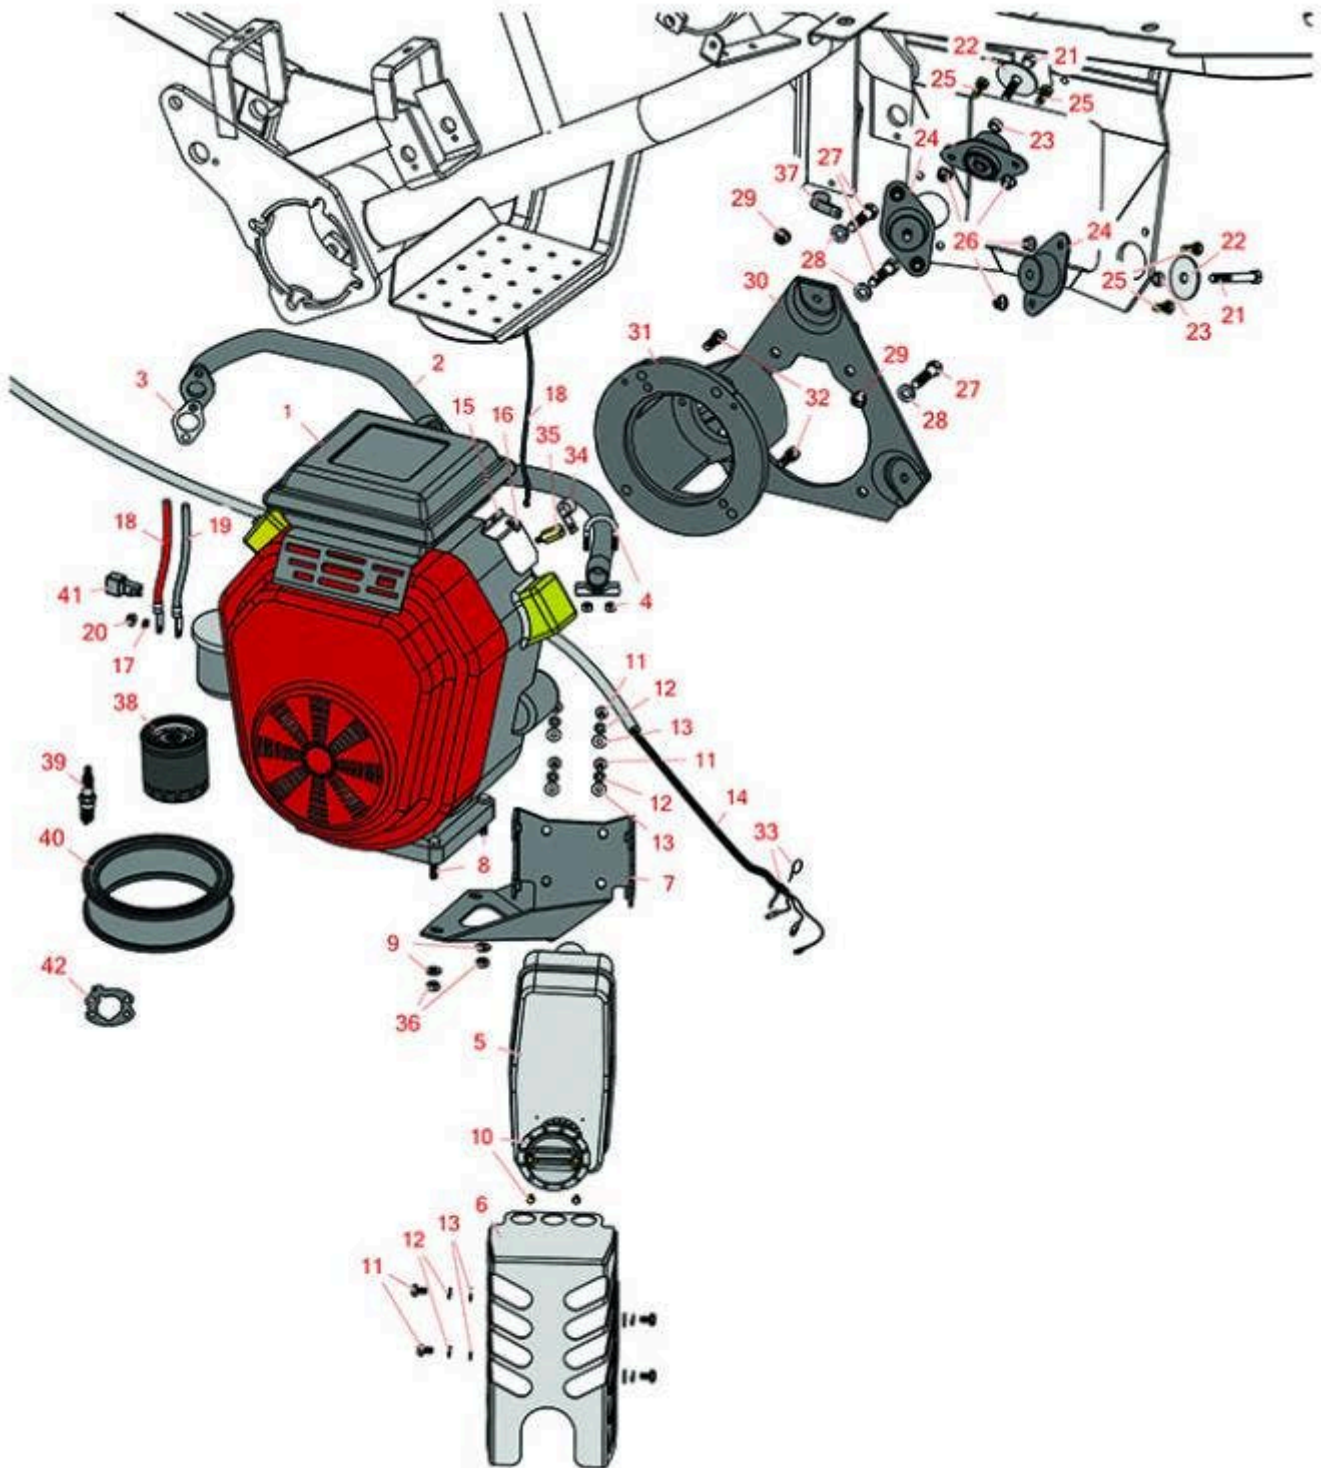

Replaces R&R Products Versa-Green

1860 Parts

Traction Unit
Engine

All original equipment manufacturers names and part numbers are used for identification purposes only, and we are in no way implying that our products are original equipment parts. Prices subject to change without notice.

Replaces R&R Products Versa-Green

1860 Parts

Traction Unit
Engine

Item No	R&R Part No.	OEM Part No.	Description	Qty Req	Order Quantity
25	R322-3	R01-150-1420, R01-178-0506, R09109, R20-24-AD, R20-24-AGD, R48-9270, R513339, R908017P, RB311201	Bolt - Hex HD 5/16-18 x 3/4	6	
26	R445722	R30-8980, R32128-2, R32128-20	Nut - Serrated Washer	6	
27	R324-7	R30-8930, R3225-4	Bolt - Hex HD 7/16-14 x 1-3/4 GR5	4	
28	R3253-6	R01-166-0710, R23-12-GD, R59-7590, RF4076	Washer - Lock 7/16 Zinc	4	
29	R3296-39	3296-39, R32127-25, R32128-36, R3296-17, R3296-22, R915663P, R99-7443	Locknut - 3/8-16 Nylon	3	
30	R85-8120-03	R85-8120	Mounting Plate - Engine	1	
31	R83-1060-03	R83-1060	Adapter - Pump	1	
32	R3274-7		Bolt - Soc HD Cap 3/8-16 x 1	2	
33	R3M41933		Cable Ties - 6" Bulk Pkg/100	2	
34	R2412-94		Clamp - Support - Hose 1/4	1	
35	R106-4616		Screw - Spacer	1	
36	R3296-29	3296-29, R1-804256, R915662P	Locknut - 5/16-18 ESNA	2	