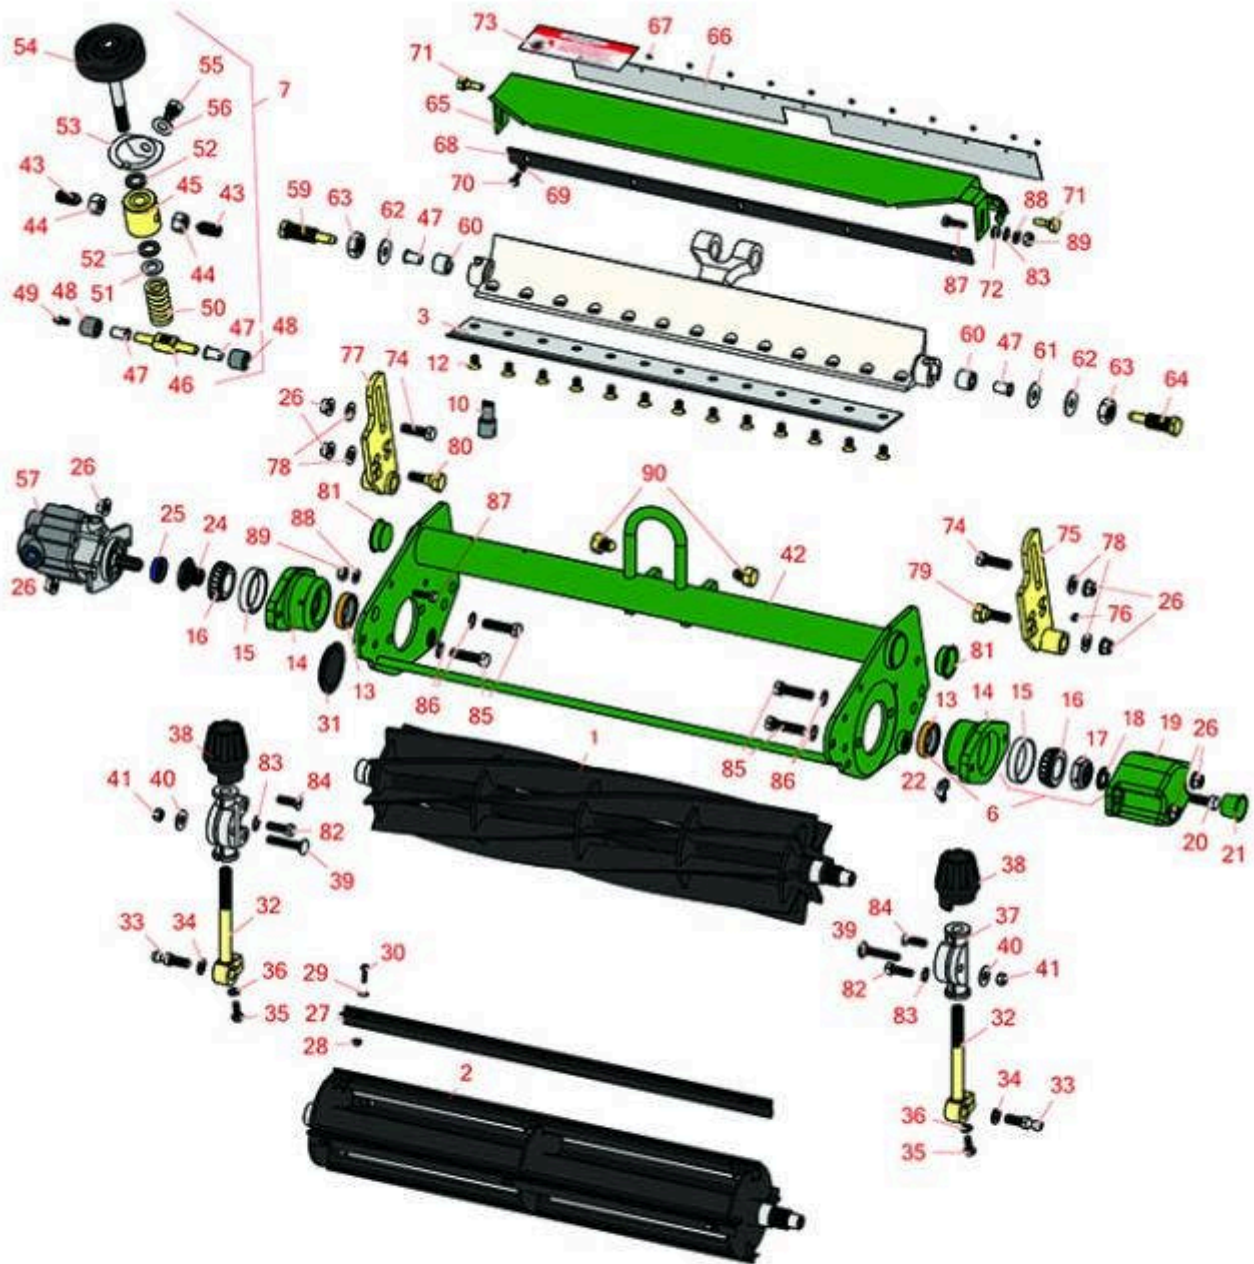

## 1860 Parts

Single Point Cutting Unit  
Reel & Bedknife

All original equipment manufacturers names and part numbers are used for identification purposes only, and we are in no way implying that our products are original equipment parts. Prices subject to change without notice.

## 1860 Parts

Single Point Cutting Unit  
Reel & Bedknife

Item No	R&R Part No.	OEM Part No.	Description	Qty Req	Order Quantity
---------	--------------	--------------	-------------	---------	----------------