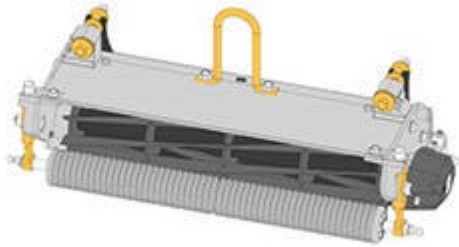

Replaces R&R Products Versa-Green

1860 Parts

Dual Adjust Cutting Unit

Complete Cutting Unit

All original equipment manufacturers names and part numbers are used for identification purposes only, and we are in no way implying that our products are original equipment parts. Prices subject to change without notice.

Replaces R&R Products Versa-Green

1860 Parts

Dual Adjust Cutting Unit

Complete Cutting Unit

Item No	R&R Part No.	OEM Part No.	Description	Qty Req	Order Quantity
---------	--------------	--------------	-------------	---------	----------------