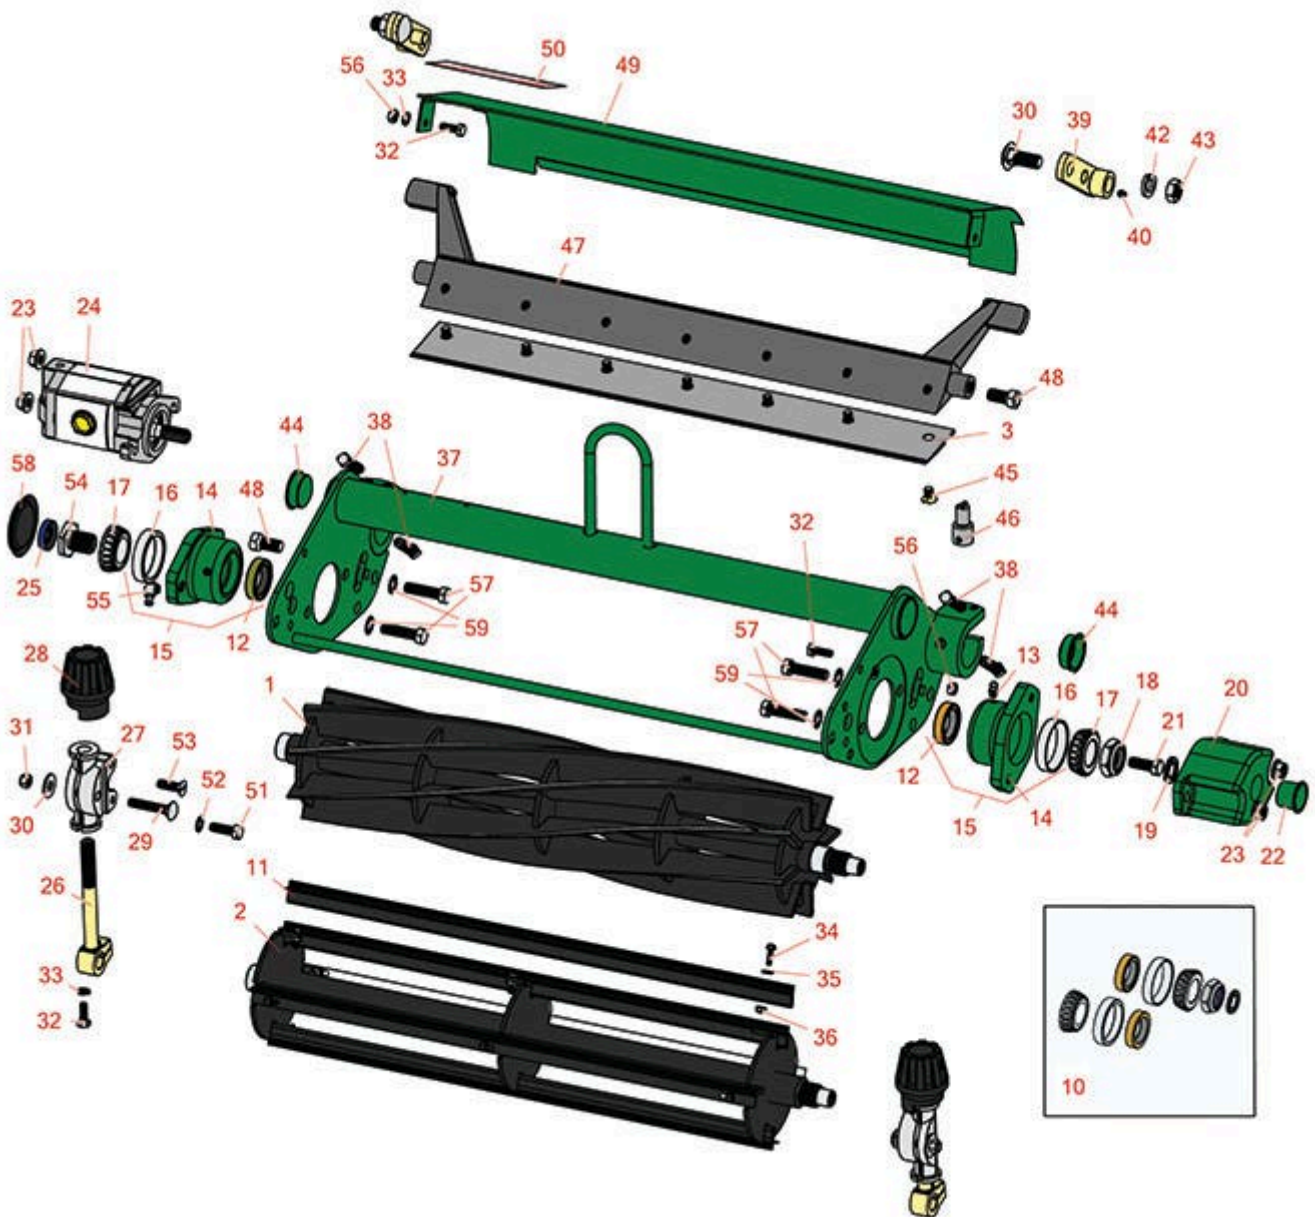

## 1860 Parts

4 Bolt Cutting Unit  
Reel & Bedknife

All original equipment manufacturers names and part numbers are used for identification purposes only, and we are in no way implying that our products are original equipment parts. Prices subject to change without notice.

## 1860 Parts

4 Bolt Cutting Unit  
Reel & Bedknife

Item No	R&R Part No.	OEM Part No.	Description	Qty Req	Order Quantity
26	<b>R10-5010</b>		Screw - Roller Adjustment	2	
27	<b>R10-5060</b>		Bracket - Roller Adj	2	
28	<b>R65-8600</b>	R10-5040	Knob - Height Adjusting	2	
29	<b>R441674</b>	R01-173-0514, R01-173-0516, R3-7253, R3230-5	Screw - 5/16-18 x 1-3/4 Carriage	2	
30	<b>R453009</b>	3256-3, R01-166-0400, R24-10-BD, R24-9-AD, R24H1136, R32-9650, R3256-2, R3256-23, R3256-67, R3290-217, R3556-3, R4-2390, R452006, R7-0152	Washer - Flat 5/16 SAE	2	
31	<b>R32153-3</b>	R119-4038, R22-12-AJFD, R32127-35, R32146-5, R3296-18, R3296-31, RJ317000	Locknut - 5/16-18 ESNA Zinc	2	
32	<b>R321-4</b>	400108, R01-150-1030, R01-178-0406, R20-3-AGD, R3222-1, R400108	Bolt - Hex HD 1/4-20 x 3/4	4	