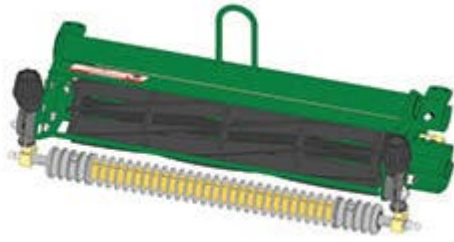

Replaces R&R Products Versa-Green

1860 Parts

4 Bolt Cutting Unit

Complete Cutting Unit

All original equipment manufacturers names and part numbers are used for identification purposes only, and we are in no way implying that our products are original equipment parts. Prices subject to change without notice.

Replaces R&R Products Versa-Green

1860 Parts

4 Bolt Cutting Unit

Complete Cutting Unit

Item No	R&R Part No.	OEM Part No.	Description	Qty Req	Order Quantity
---------	--------------	--------------	-------------	---------	----------------

Complete Standard Unit

1	R150200G		Complete Standard Cutting Unit	0	
---	-----------------	--	--------------------------------	---	--

Tech Note: R&R Cutting Units Complete with: R5-3189 8 Blade Reel, R150460 Thin Bedknife, R21-6540 Grooved Front Roller & R21-8450 Solid Rear Roller: