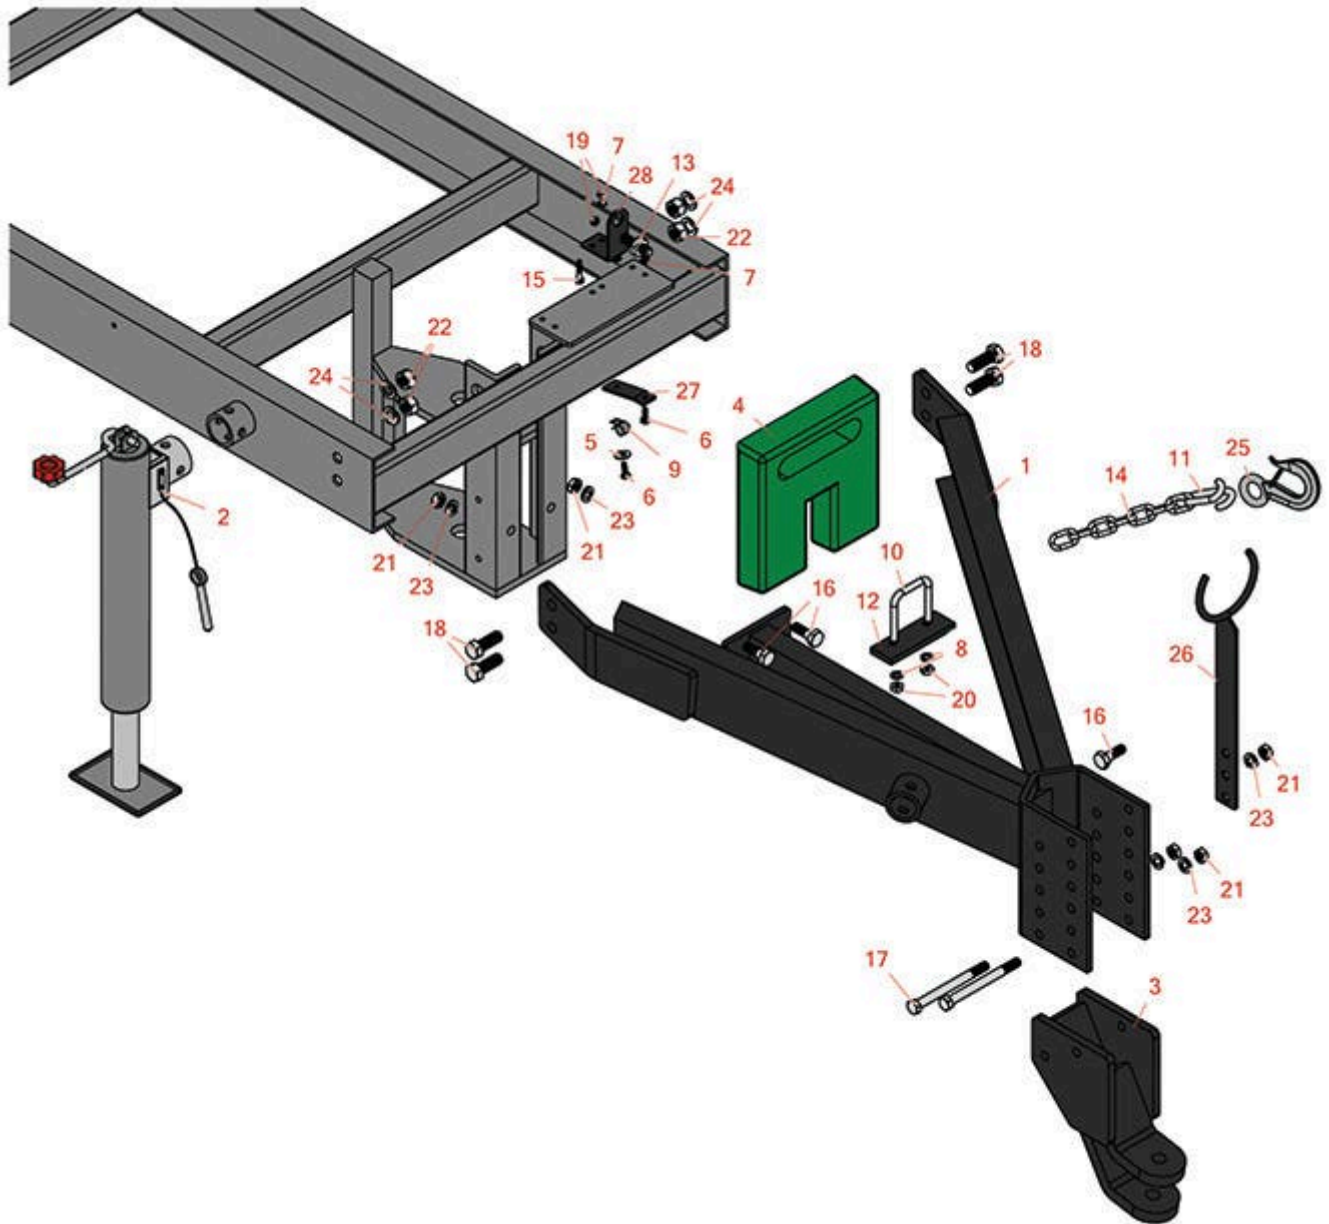

Replaces R&R Products Power Lift 5133GD Parts

Pull Frame
Front Hitch

All original equipment manufacturers names and part numbers are used for identification purposes only, and we are in no way implying that our products are original equipment parts. Prices subject to change without notice.

Replaces R&R Products Power Lift 5133GD Parts

*Pull Frame
Front Hitch*

Item No	R&R Part No.	OEM Part No.	Description	Qty Req	Order Quantity
1	R122411		Tongue Assy - Black	1	
2	R131606		Jack	1	
3	R131609		Pin Hitch Assy - Black	1	
4	R220273G		Weight - Green - 40 lb	4	
5	R310266	3256-3, R09056, R452004	Washer - Flat 5/16 USS	1	
6	R321-4	400108, R01-150-1030, R01-178-0406, R20-3-AGD, R3222-1, R400108	Bolt - Hex HD 1/4-20 x 3/4	2	
7	R3253-3	446130, R01-166-0070, R01-166-0410, R23-9-GD, R24-7150, R352-167, R446128, R446130	Washer - Lock 1/4	4	
8	R3254-6	446142, R01-166-0010, R01-166-0280, R01-166-0610, R12H304, R3253-5, R3254-18, R3290-223, R446140, R446142, R48-9370	Washer - Lock 3/8	2	
9	R345666		Clamp	1	
10	R363226	R363266G	Clamp - Plated	1	

Replaces R&R Products Power Lift 5133GD Parts

*Pull Frame
Front Hitch*

Item No	R&R Part No.	OEM Part No.	Description	Qty Req	Order Quantity
11	R363260		Lap Link - 3/8	2	
12	R363267		Plate - Black	1	
13	R363290		Union - Bulkhead w/Nut 1/2	1	
14	R363746		Chain - 1/4 x 6 Link Safety	1	
15	R400112	R400114	Bolt - Hex HD 1/4-20 x 1-1/4	2	
16	R400408	325-6, R01-150-0090, R01-178-0812, R20-87-AD, R20-87-AGD, R20-87-AGF, R3226-2, R325-6, R513376, R513378	Bolt - Hex HD 1/2-13 x 1-1/2	4	
17	R400430		Bolt - Hex HD 1/2-13 x 5-1/2 GR5	2	
18	R400614		Bolt - Hex HD 5/8-11 x 1-3/4	4	
19	R443102	R01-188-0420, R22-11-AJD, R3217-5	Nut - 1/4-20 Yellow Zinc	4	
20	R443110		Nut - 3/8-16 Hex	2	
21	R443118	R01-188-0813, R22-15-AJD, R3217-9	Nut - 1/2-13 Zinc	6	
22	R443126		Locknut - 5/8-11 Center Zinc	4	
23	R446154	R446152	Washer - Lock 1/2	6	
24	R446166		Lockwasher - 5/8	4	
25	R503056		Hook - Chain	1	
26	R131631		Support - Hose Assy Black	1	