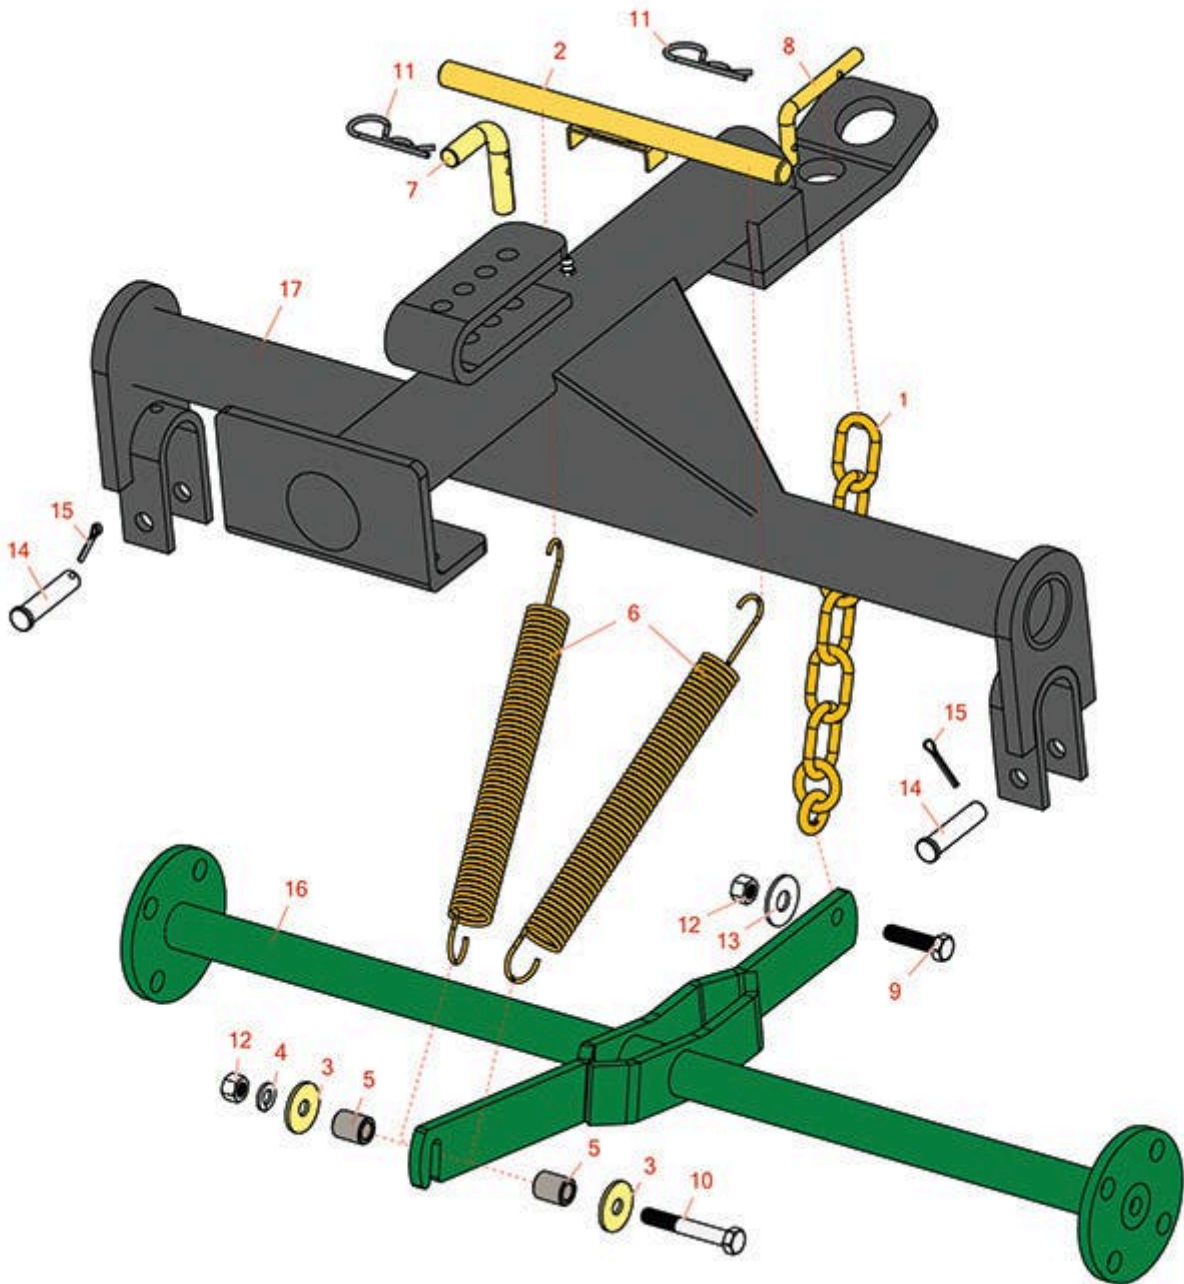

Replaces R&R Products Power Lift 5133GD Parts

*Pull Frame
Premier Cutting Unit Carrier*

All original equipment manufacturers names and part numbers are used for identification purposes only, and we are in no way implying that our products are original equipment parts. Prices subject to change without notice.

Replaces R&R Products Power Lift 5133GD Parts

Pull Frame

Premier Cutting Unit Carrier

Item No	R&R Part No.	OEM Part No.	Description	Qty Req	Order Quantity
1	R101552		Chain - 1/4 x 6 Link	1	
2	R154210		Bar - Spring Assy	1	
3	R319755		Washer - Spring Mt	2	
4	R3254-6	446142, R01-166-0010, R01-166-0280, R01-166-0610, R12H304, R3253-5, R3254-18, R3290-223, R446140, R446142, R48-9370	Washer - Lock 3/8	1	
5	R327970		Spacer - Spring Mt	2	
6	R344094		Spring - F Tractors	2	
7	R343657		Pin - Stop	1	
8	R344364		Pin - Chain to Frame	1	
9	R400266		Bolt - Hex HD 3/8-16 x 1-1/2	1	
10	R400274	R01-178-0626, R112-7161, R3224-11, R323-20	Bolt - Hex HD 3/8-16 x 2-1/2 GR5	1	
11	R460312	R30-8530, R3290-343, R460316	Pin - Hair Cotter	2	
12	RET15804	R444762	Locknut - 3/8-16 Top Lock	1	

Replaces R&R Products Power Lift 5133GD Parts

Pull Frame

Premier Cutting Unit Carrier

Item No	R&R Part No.	OEM Part No.	Description	Qty Req	Order Quantity
13	R453013	452008, R01-166-0140, R01-166-0700, R3256-5, R452008, R80-4850	Washer - Flat 7/16	1	
14	R343870		Clevis Pin - 1/2 x 2	2	
15	R460028	R01-151-0230, R28-10-D, R3272-7, R48-7530	Pin - Cotter 1/8 x 1	2	
16	R108096G	R009215	Axle - Main Pgf	1	
17	R5000622	R122409	Carrier Frame Assy	1	