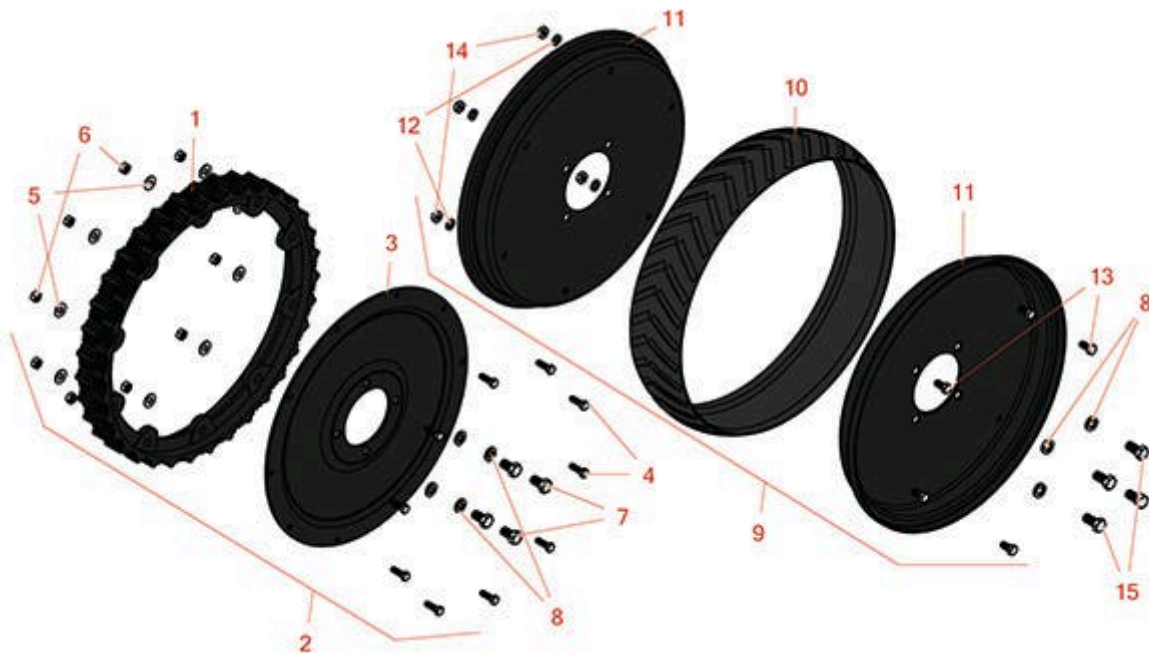

Replaces R&R Products Power Lift

5133GD Parts

Premier Cutting Unit
Tires & Wheels

All original equipment manufacturers names and part numbers are used for identification purposes only, and we are in no way implying that our products are original equipment parts. Prices subject to change without notice.

Replaces R&R Products Power Lift 5133GD Parts

Premier Cutting Unit
Tires & Wheels

Item No	R&R Part No.	OEM Part No.	Description	Qty Req	Order Quantity
Steel Wheels					
1	R203987B	R012620	Wheel - 18 Rim 18 OD	2	
2	R101425B		Wheel - 18 w/ Disc Assy (2 Ea)	1	
3	R315938B	R006445	Disc - 18 Wheel	2	
4	R400226		Bolt - Hex HD 5/16-24 x 1	20	
5	R310266	3256-3, R09056, R452004	Washer - Flat 5/16 USS	20	
6	R444754	R000210	Locknut - 5/16-24 Center	20	
7	R400436		Bolt - Hex HD 1/2-20 x 7/8	8	
8	R446154	R446152	Washer - Lock 1/2	16	
Semi-Pneumatic Wheels					
9	R70097B	R009213	Wheel Assy - 4x20 (2 Ea) 20OD	1	
10	R316482		Tire - 4x20 Semi Pneumatic 20 in OD	2	
11	R336054B	R009212	Disc - Half 4x20 - 17 O.D.	4	
12	R3254-6	446142, R01-166-0010, R01-166-0280, R01-166-0610, R12H304, R3253-5, R3254-18, R3290-223, R446140, R446142, R48-9370	Washer - Lock 3/8	12	

Replaces R&R Products Power Lift

5133GD Parts

*Premier Cutting Unit
Tires & Wheels*

Item No	R&R Part No.	OEM Part No.	Description	Qty Req	Order Quantity
13	R400258	R01-150-0800, R01-178-0600, R01-178-0606, R20-45-AD, R31-0200, R31-9910, R3224-1, R323-4	Bolt - Hex HD 3/8-16 x 3/4	12	
14	R443110		Nut - 3/8-16 Hex	12	
15	R400438	R3213-1	Bolt - Hex HD 1/2-20 x 1	8	