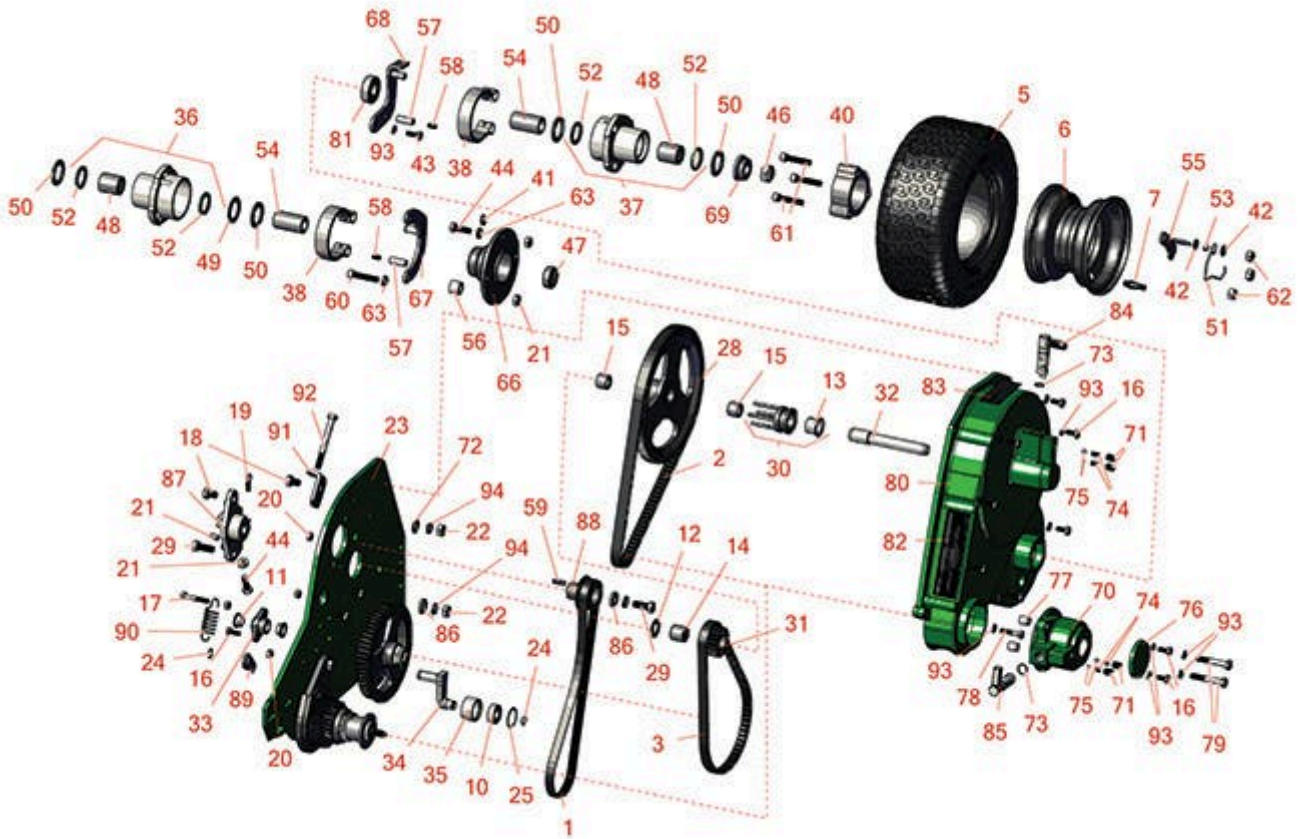

Replaces R&R Products Greens Max

4022 Parts

Traction Unit
Drive Belt & Brake

All original equipment manufacturers names and part numbers are used for identification purposes only, and we are in no way implying that our products are original equipment parts. Prices subject to change without notice.

Replaces R&R Products Greens Max

4022 Parts

Traction Unit

Drive Belt & Brake

Item No	R&R Part No.	OEM Part No.	Description	Qty Req	Order Quantity
Belts					
1	R2810713	R2810712	Belt - 7 Rib Micro V	1	
2	R5001124	R2811362, R2811363, R366666	Belt - 112 Tooth .460 Wide	1	
3	R5002403	R2811070, R2811071	Belt - 80 Tooth x 17mm WIDE(.669)	1	
Tires					
5	RCT5110101	R554847, RCT5753331	Tire - 11x4.00-5 Nhs (2 Ply) Carlisle Turf Saver	2	
6	R5002905		Wheel Assy - 3x5	2	
7	R232-27	R232-31, R360111	Stem - Valve w/ Cap	2	
Other Parts Available					
10	R344545		Bearing - Roller Brush Brkt	1	
11	R352936		Bushing - Bronze	2	
12	R359864		Flat Washer - Hardened 5/8 x 1.100	0	
13	R366725		Bushing - Flanged	1	
14	R367553		Bearing - Needle	1	
15	R367554		Bearing - Needle	2	
16	R400106	R321-3, R513315, R908002P	Bolt - Hex HD 1/4-20 x 5/8	4	
17	R400116	R20-7-AD, R30-9680, R321-9, R3222-3	Bolt - Hex HD 1/4-20 x 1-1/2	1	