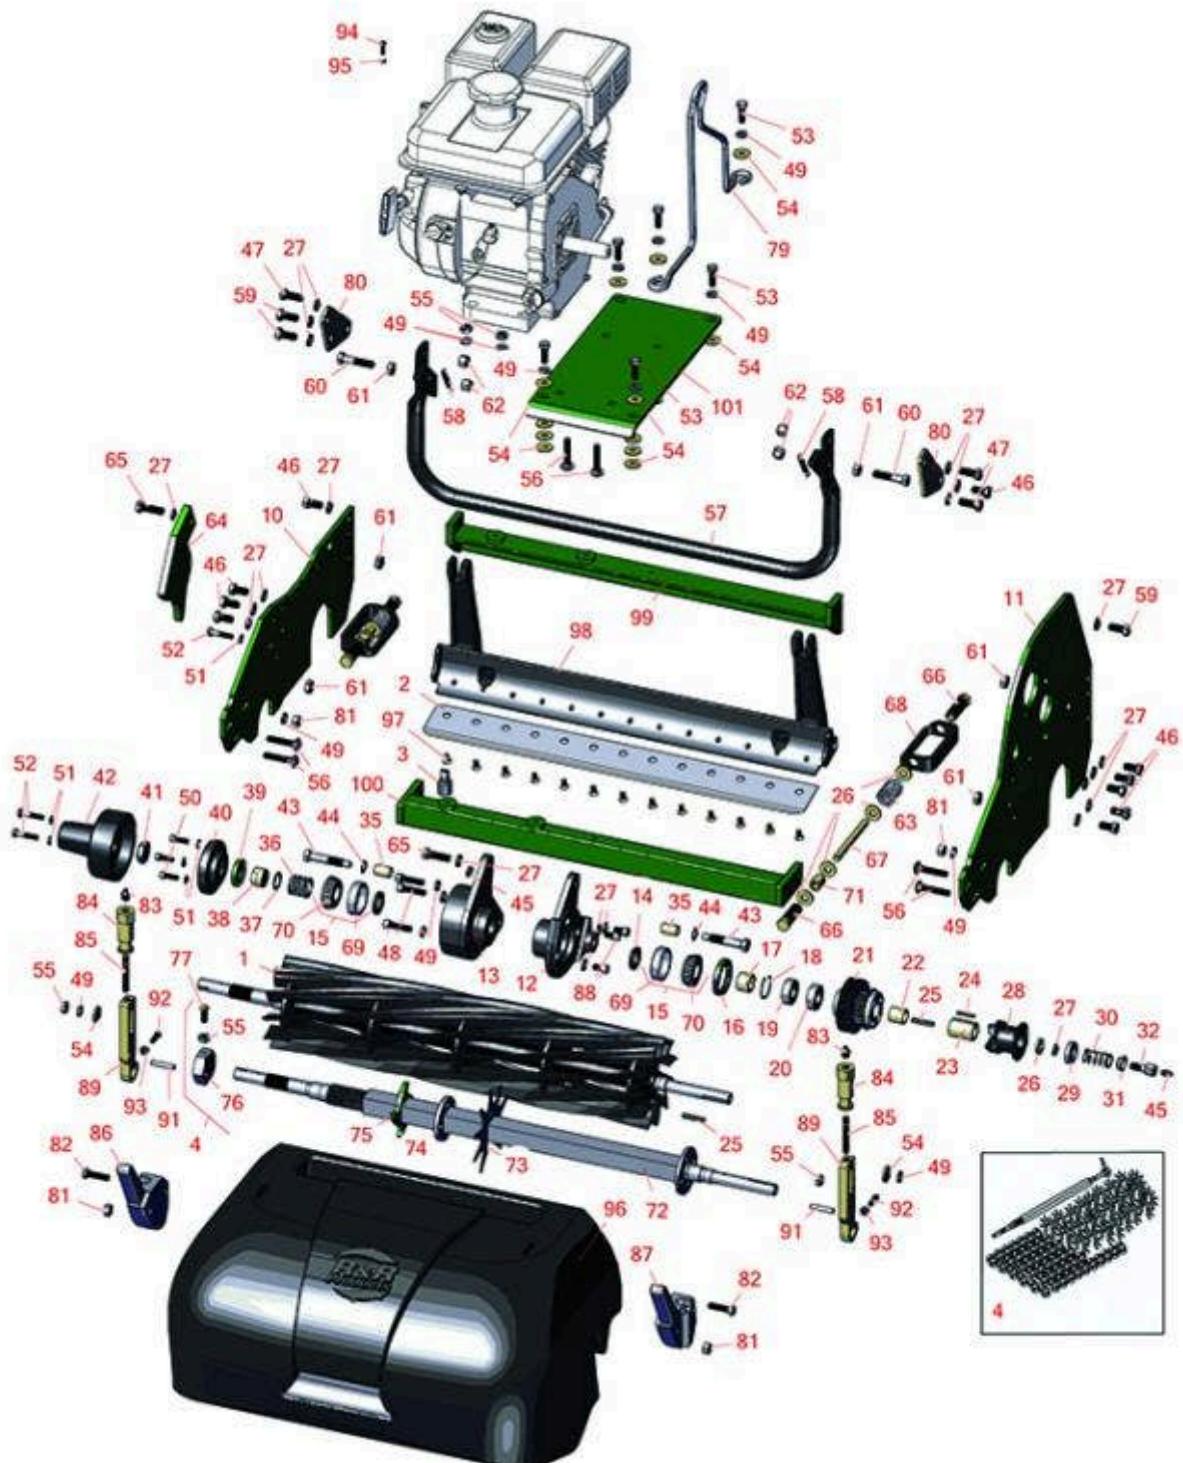

## 4022 Parts

Cutting Unit

Reel & Bedknife

All original equipment manufacturers names and part numbers are used for identification purposes only, and we are in no way implying that our products are original equipment parts. Prices subject to change without notice.