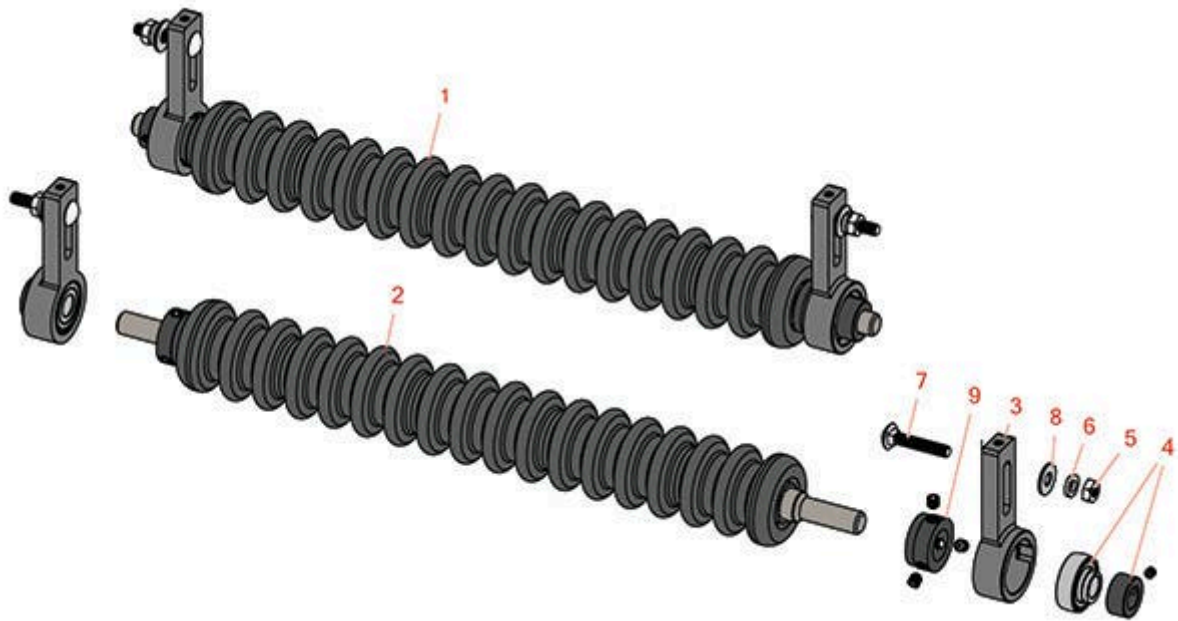

Replaces R&R Products Greens Max

4022 Parts

Cutting Unit

Minuteman Roller System

All original equipment manufacturers names and part numbers are used for identification purposes only, and we are in no way implying that our products are original equipment parts. Prices subject to change without notice.

Replaces R&R Products Greens Max

4022 Parts

Cutting Unit

Minuteman Roller System

Item No	R&R Part No.	OEM Part No.	Description	Qty Req	Order Quantity
---------	--------------	--------------	-------------	---------	----------------

Complete Minuteman Roller Systems

1	RMJ2201		Minuteman Front 22" Grooved Roller System	0	
---	----------------	--	---	---	--

Tech Note: Complete roller systems include roller and two brackets with bearings.: