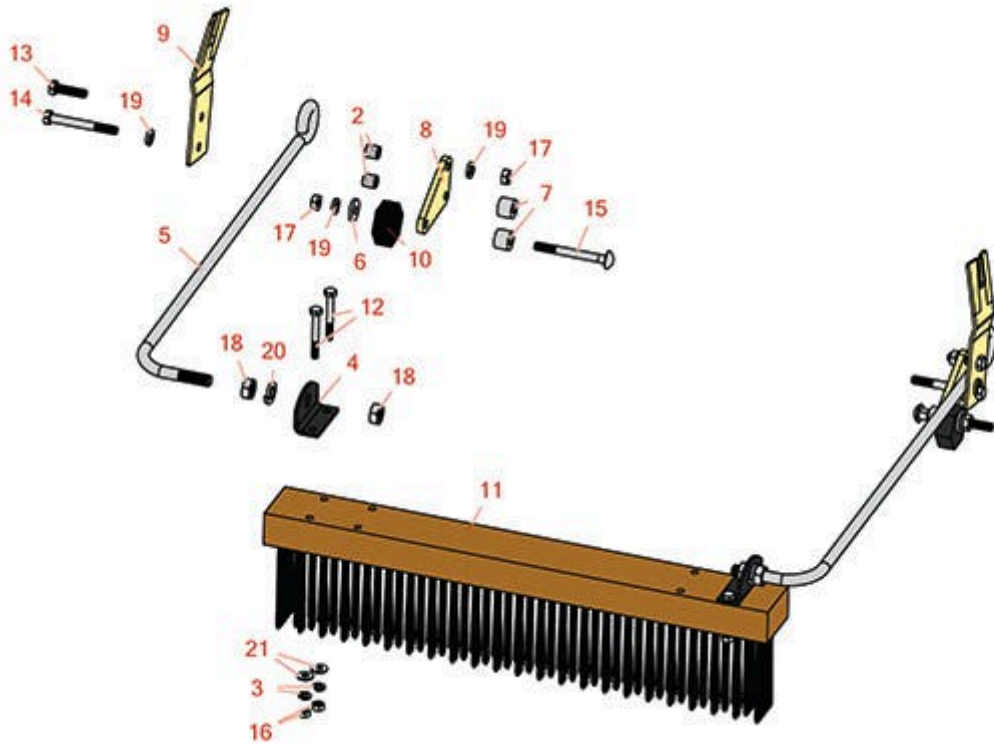

Replaces R&R Products Greens Max

4022 Parts

Cutting Unit

Brush Kit

All original equipment manufacturers names and part numbers are used for identification purposes only, and we are in no way implying that our products are original equipment parts. Prices subject to change without notice.

Replaces R&R Products Greens Max

4022 Parts

Cutting Unit
Brush Kit

Item No	R&R Part No.	OEM Part No.	Description	Qty Req	Order Quantity
1	R68611		Push Brush Attachment - 22 in	1	
2	R3000441		Spacer	4	
3	R3253-3	446130, R01-166-0070, R01-166-0410, R23-9-GD, R24-7150, R352-167, R446128, R446130	Washer - Lock 1/4	4	
4	R351667		Plate - Mounting	2	
5	R351668		Rod - Brush Mounting	2	
6	R364441	364441, R303873, R366641	Washer - Flat 5/16x7/8	2	
7	R366737		Spacer - Wheel	4	
8	R367569		Plate - Mounting	2	
9	R367591		Spring Plate - Brush	2	
10	R367613		Cam - Brush	2	
11	R391235		Brush - 18/22 in Nylon Push	1	
12	R400120	400120, R01-150-0990, R01-178-0416, R02-150-0990, R321-11, R3222-4, R513327, R908470	Bolt - Hex HD 1/4-20 x 2	4	

Replaces R&R Products Greens Max

4022 Parts

Cutting Unit
Brush Kit

Item No	R&R Part No.	OEM Part No.	Description	Qty Req	Order Quantity
13	R400190	R01-150-0720, R01-178-0510, R30-8680, R322-6, R513343	Bolt - Hex HD 5/16-18 x 1-1/4 GR5	2	
14	R400216		Bolt - Hex HD 5/16-18 x 2-3/4	2	
15	R441687	441687	Bolt - Carriage 5/16-18 x 3	2	
16	R443102	R01-188-0420, R22-11-AJD, R3217-5	Nut - 1/4-20 Yellow Zinc	4	
17	R443106	3218-2, 443106, R01-188-0518, R09003, R22-12-AJD, R32111-4, R3217-4, R3217-6, R513295, R513412, R915112P, R915978, R915979	Nut - 5/16-18 Y/Zinc Plated	4	
18	R443118	R01-188-0813, R22-15-AJD, R3217-9	Nut - 1/2-13 Zinc	4	
19	R446136	446136, R446134	Washer - Lock 5/16 Zinc	6	
20	R446154	R446152	Washer - Lock 1/2	2	
21	R453023	R3256-1, R3256-72	Washer - Flat 1/4	4	