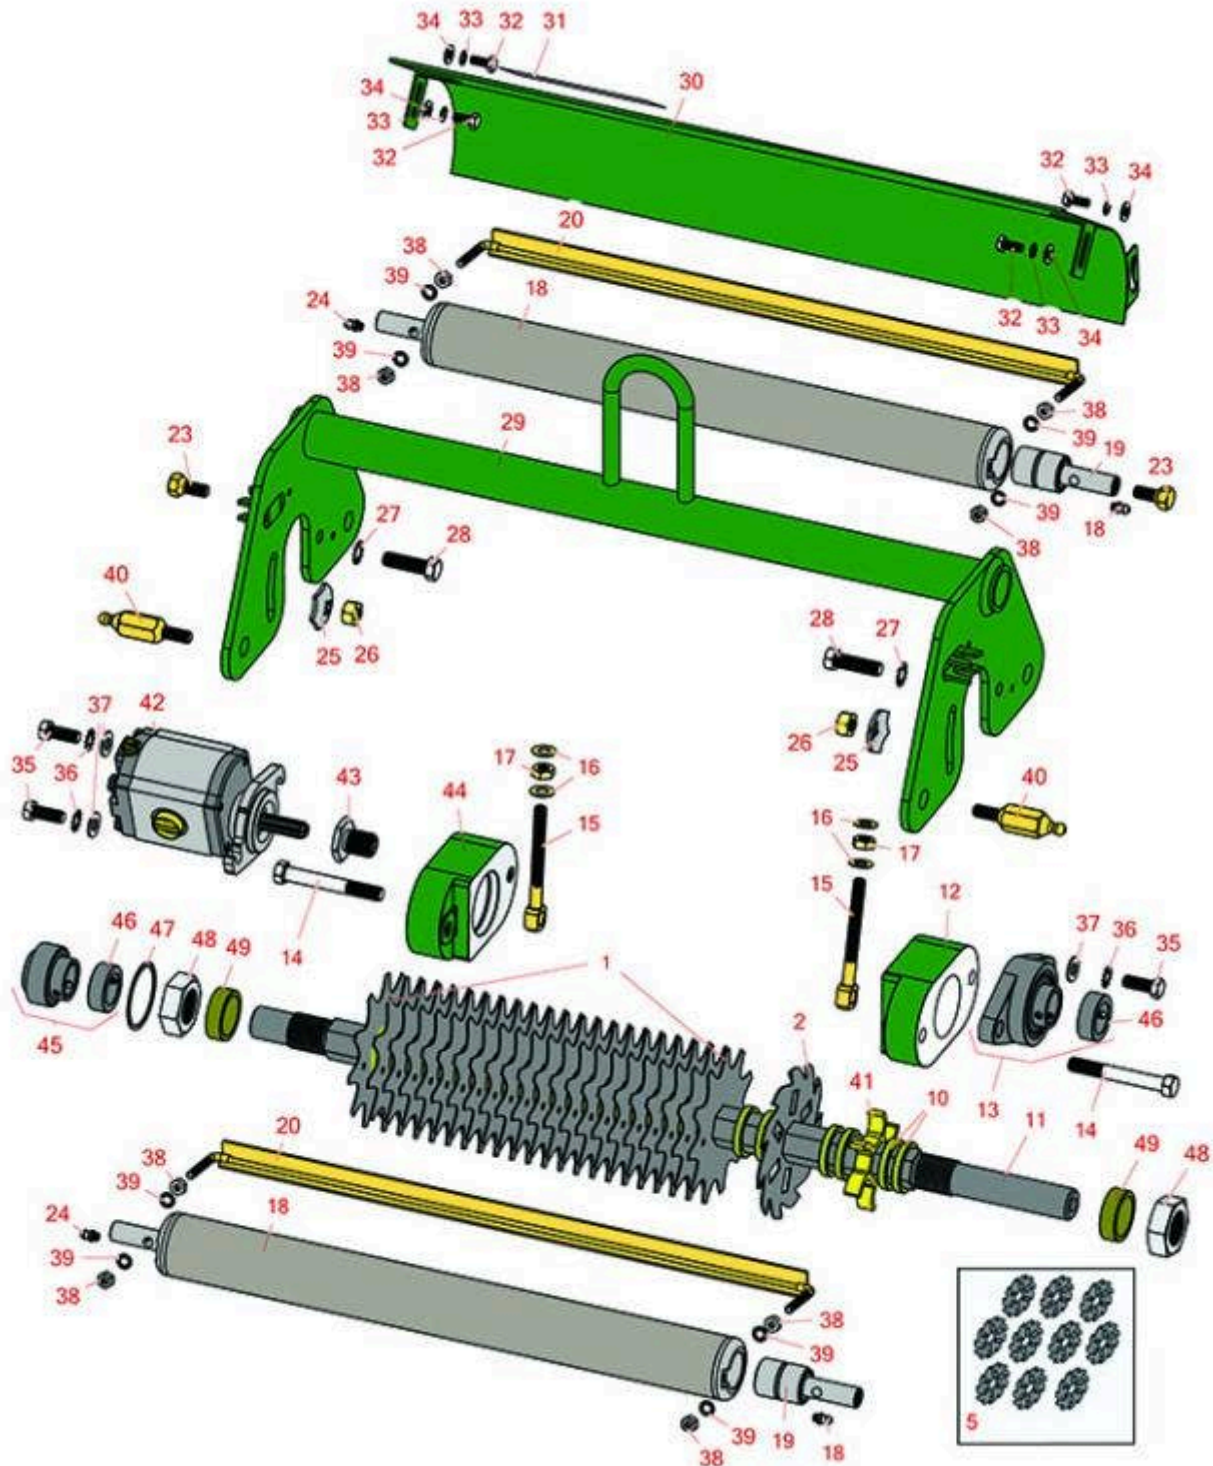

Replaces R&R Products Greens Max 2200D Parts

Verti-Cut Unit with Rollers
Verti-Cut Reel & Frame

All original equipment manufacturers names and part numbers are used for identification purposes only, and we are in no way implying that our products are original equipment parts. Prices subject to change without notice.

Replaces R&R Products Greens Max

2200D Parts

Verti-Cut Unit with Rollers

Verti-Cut Reel & Frame

Item No	R&R Part No.	OEM Part No.	Description	Qty Req	Order Quantity
---------	--------------	--------------	-------------	---------	----------------

Verti-Cut Blades

1	R17-1590		Verti-Cut Blade	36	
2	R150209C	R106-6355, R150209, RGCC-003, RTCU26776	Verti-Cut Blade - Carbide Tipped 2mm	36	
2	R150109C	R106-5422, RGCC-002	Verti-Cut Blade - Carbide Tipped 1.2mm	36	

Replaces R&R Products Greens Max 2200D Parts

*Verti-Cut Unit with Rollers
Verti-Cut Reel & Frame*

Item No	R&R Part No.	OEM Part No.	Description	Qty Req	Order Quantity
17	R3217-7	3217-7, R01-188-0616, R1441, R14H1076, R22-13-AJD, R513296, R513415, R513425, R915113P	Nut - 3/8-16 Hex Plated	4	
18	R150218		Roller - V-Cut	2	
19	R52-3180	R21-6410	Bearing - Front Roller	4	
20	R150220		Scraper - Front / Rear Rollers	2	
23	R150219		Bolt - Rear Roller	2	
24	R302-5	R173-0, R21-6010, R255825, R302-37, R302-47, R302-57, R302-58, R302-6, R31-0300, R32-9660, R471214, R471223, R471226, R60-0800, R62-3880, R92-4181, RJD7797, RJD7842, RJD7844, RM0004	Fitting - Grease	4	
25	R3290-334		Washer - Lock Pyramidal	2	
26	R443114		Nut - 7/16 Hex Yellow Zinc	2	
27	R3255-16		Washer - Lock 7/16 Ext Tooth	2	