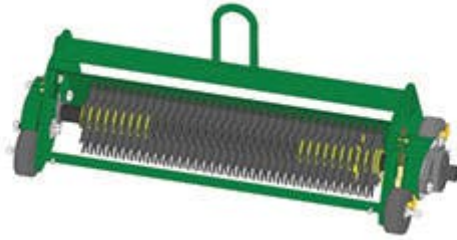

## 2200D Parts

*Verti-Cut Unit with Wheels*

*Complete Verti-Cut Unit*

All original equipment manufacturers names and part numbers are used for identification purposes only, and we are in no way implying that our products are original equipment parts. Prices subject to change without notice.

# Replaces R&R Products Greens Max 2200D Parts

*Verti-Cut Unit with Wheels  
Complete Verti-Cut Unit*

Item No	R&R Part No.	OEM Part No.	Description	Qty Req	Order Quantity
---------	--------------	--------------	-------------	---------	----------------

## **Complete Verti-Cut Unit**

1	<b>R150206G</b>		Complete Standard Verti-Cut Unit with Wheels	0	
---	-----------------	--	--	---	--

*Tech Note: R&R Verti-Cut Unit complete with: R335449 Verti-Cut Blades & Rubber Wheels:*