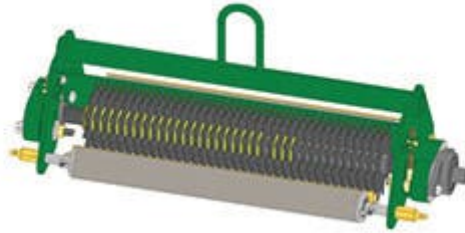

Replaces R&R Products Greens Max

2200D Parts

Verti-Cut Unit with Rollers

Complete Verti-Cut Unit

All original equipment manufacturers names and part numbers are used for identification purposes only, and we are in no way implying that our products are original equipment parts. Prices subject to change without notice.

Replaces R&R Products Greens Max

2200D Parts

Verti-Cut Unit with Rollers

Complete Verti-Cut Unit

Item No	R&R Part No.	OEM Part No.	Description	Qty Req	Order Quantity
---------	--------------	--------------	-------------	---------	----------------

Complete Verti-Cut Unit

1	R150208G		Complete Standard Verti-Cut Unit with Rollers	0	
---	-----------------	--	-----------------------------------------------	---	--

Tech Note: R&R Verti-Cutting Units Complete with: R335449 Verti-Cut Blades, R158776 Solid Front Roller & R158777 Solid Rear Roller.: