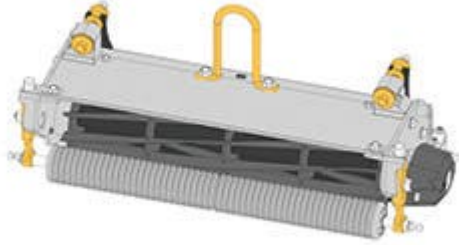

## 2200D Parts

*Dual Adjust Cutting Unit*

*Complete Cutting Unit*

All original equipment manufacturers names and part numbers are used for identification purposes only, and we are in no way implying that our products are original equipment parts. Prices subject to change without notice.