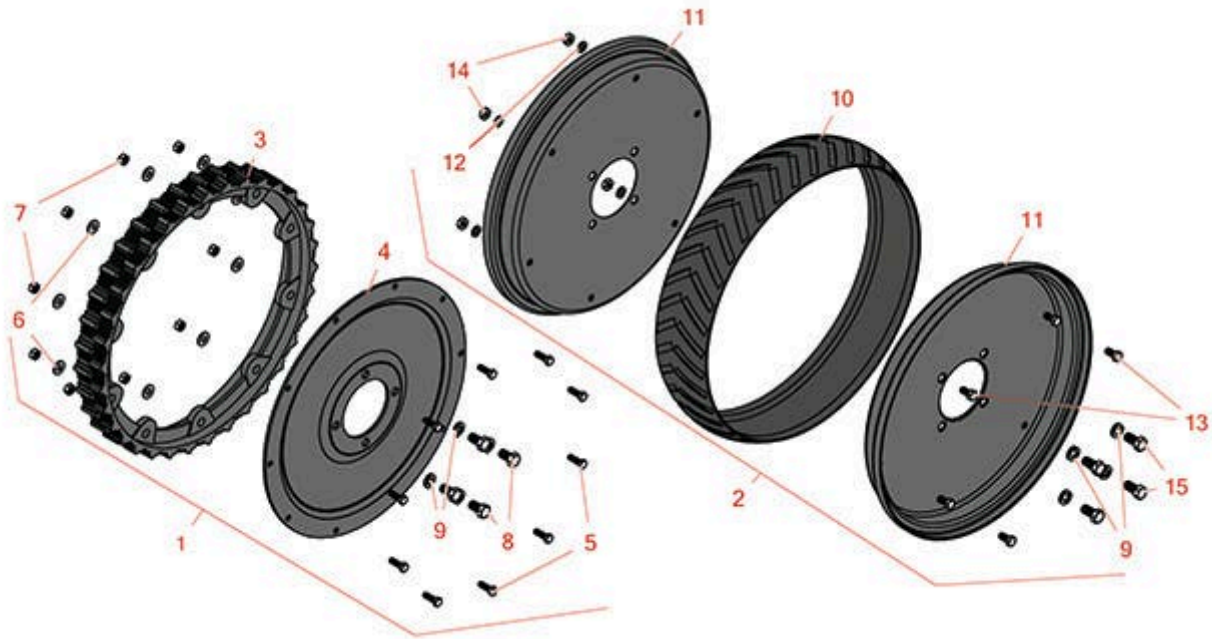

Replaces Lesco Fairway Parts

Cutting Unit
Tires & Wheels

All original equipment manufacturers names and part numbers are used for identification purposes only, and we are in no way implying that our products are original equipment parts. Prices subject to change without notice.

Replaces Lesco Fairway Parts

*Cutting Unit
Tires & Wheels*

Item No	R&R Part No.	OEM Part No.	Description	Qty Req	Order Quantity
1	R101425B		Wheel - 18 w/ Disc Assy (2 Ea)	1	
1	R101426B		Wheel - 17 w/ Rim Assy (2 Ea)	1	
2	R70094B	020159	Wheel Assy - 4x17 (2 Ea) 17 OD	1	
2	R70097B	009213	Wheel Assy - 4x20 (2 Ea) 20OD	1	
3	R203987B	012620	Wheel - 18 Rim 18 OD	2	
3	R203992B	009203	Wheel - 17 Rim 17 OD	2	
4	R315938B	006445	Disc - 18 Wheel	2	
4	R315939B	009205	Disc - 17 Wheel	2	
5	R400226	011074	Bolt - Hex HD 5/16-24 x 1	20	
6	R310266	010734	Washer - Flat 5/16 USS	20	
7	R444754	011076	Locknut - 5/16-24 Center	20	
8	R400436	002950	Bolt - Hex HD 1/2-20 x 7/8	8	
9	R446154	010734, 010873	Washer - Lock 1/2	16	
10	R316482	010406	Tire - 4x20 Semi Pneumatic 20 in OD	2	
10	R344137	010563	Tire - 4x17 Semi Pneumatic 17 in OD	2	
11	R329120B	020158	Disc - Half 4x17 - 14O.D.	4	
11	R336054B	009212	Disc - Half 4x20 - 17 O.D.	4	
12	R3254-6	010719, 010777	Washer - Lock 3/8	12	
13	R400258	011078	Bolt - Hex HD 3/8-16 x 3/4	12	
14	R443110	011087	Nut - 3/8-16 Hex	12	
15	R400438	010644	Bolt - Hex HD 1/2-20 x 1	8	